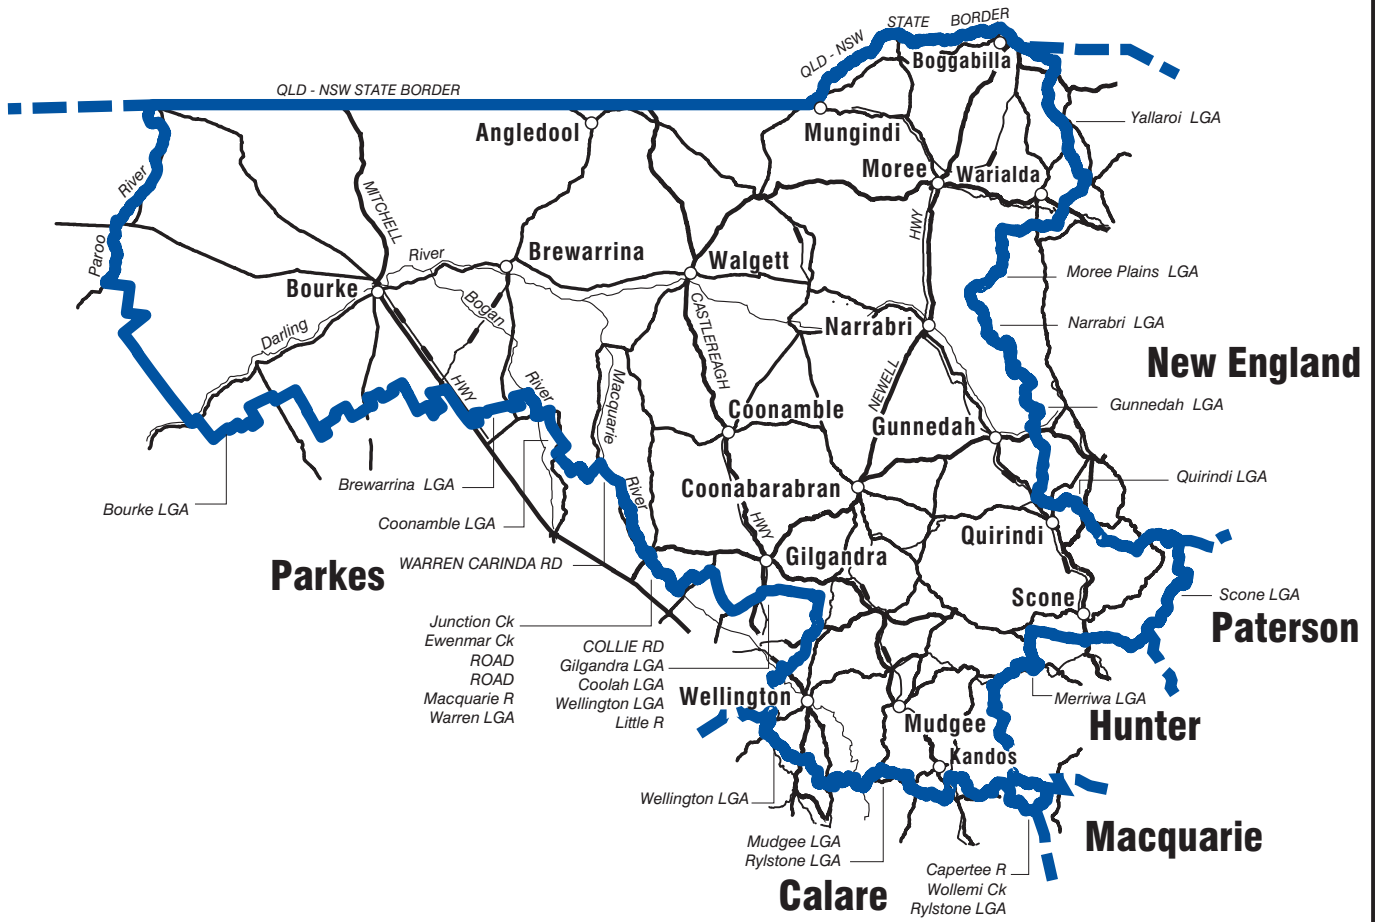

# COMMONWEALTH ELECTORAL DIVISION OF **GWYDIR**

N

100 km

QUEENSLAND

- Divisional boundary
- Adjoining divisional boundary
- Division area 185 604 sq km
- Railway line

**2000**