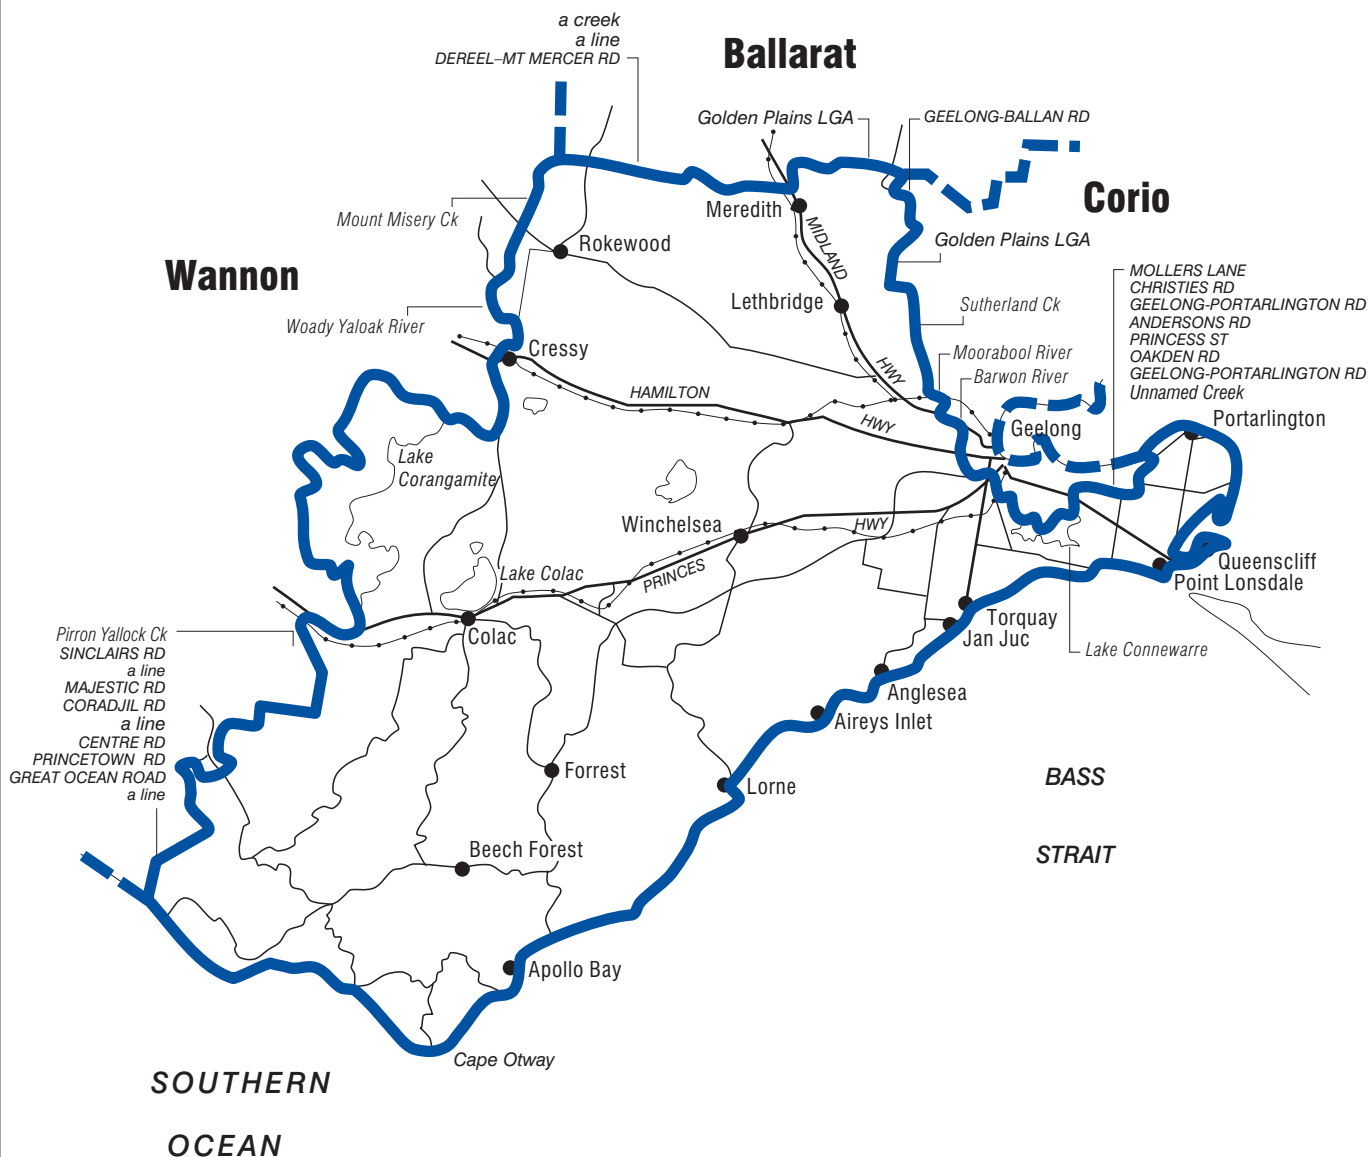

# COMMONWEALTH ELECTORAL DIVISION OF **CORANGAMITE**

**Note:** Federal Redistribution finalised in 1994.  
Local Government Area descriptions are January 2001.

## 1995

Australian Electoral Commission

## AEC

Divisional boundary

Approximate scale

20 km

Adjoining Divisional boundary

Division area

7566 sq km

MAP PRODUCED BY  
SINCLAIR KNIGHT MERZ  
SPATIAL DIVISION