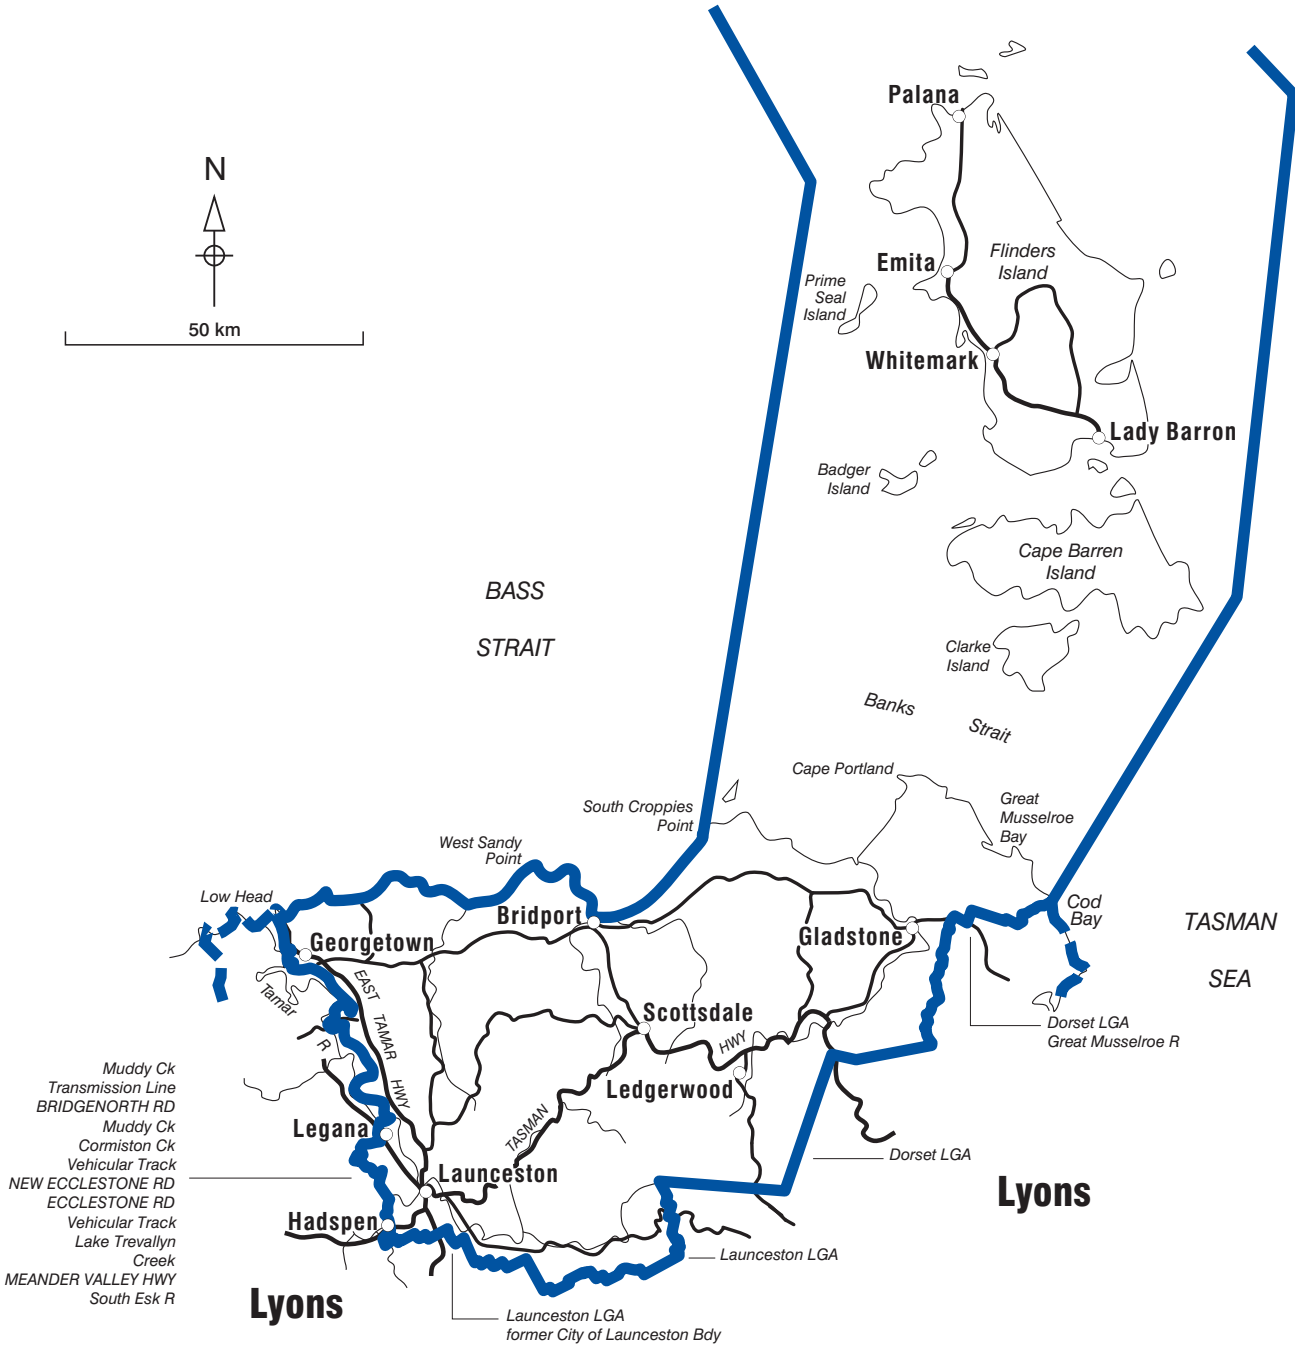

# COMMONWEALTH ELECTORAL DIVISION OF **BASS**

Deal Island  
(Included in Bass)

50 km

- Divisional boundary
- Adjoining divisional boundary
- Division area 7 343 sq km

**2000**