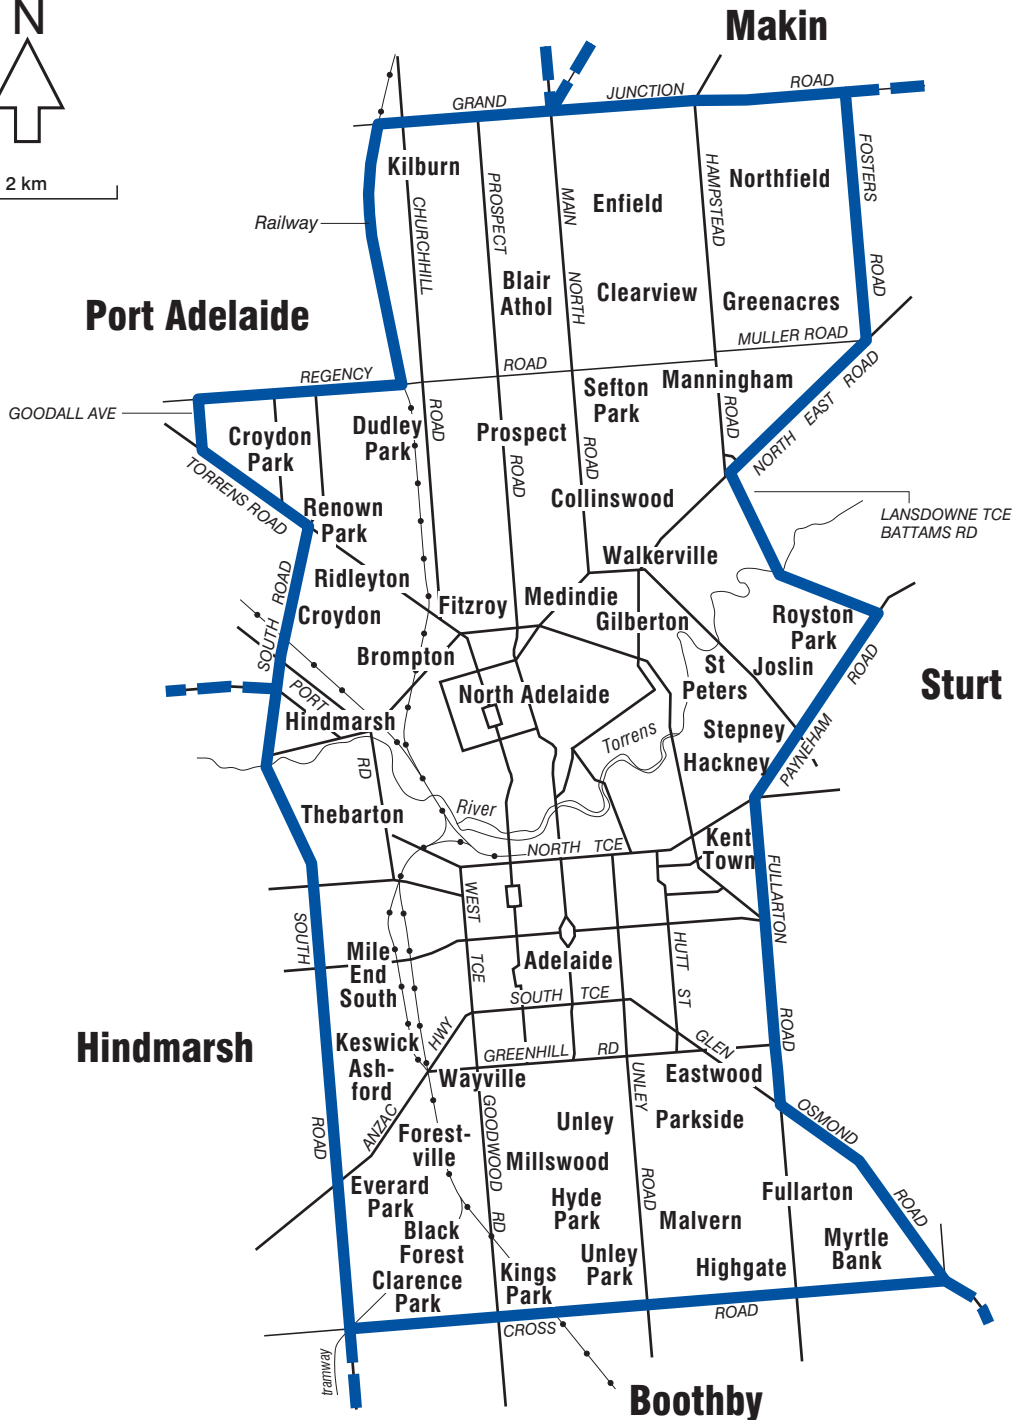

COMMONWEALTH ELECTORAL DIVISION OF **ADELAIDE**

2 km

- Divisional boundary
- Adjoining divisional boundary
- Division area 71 sq km

1999

Australian Electoral Commission **AEC**