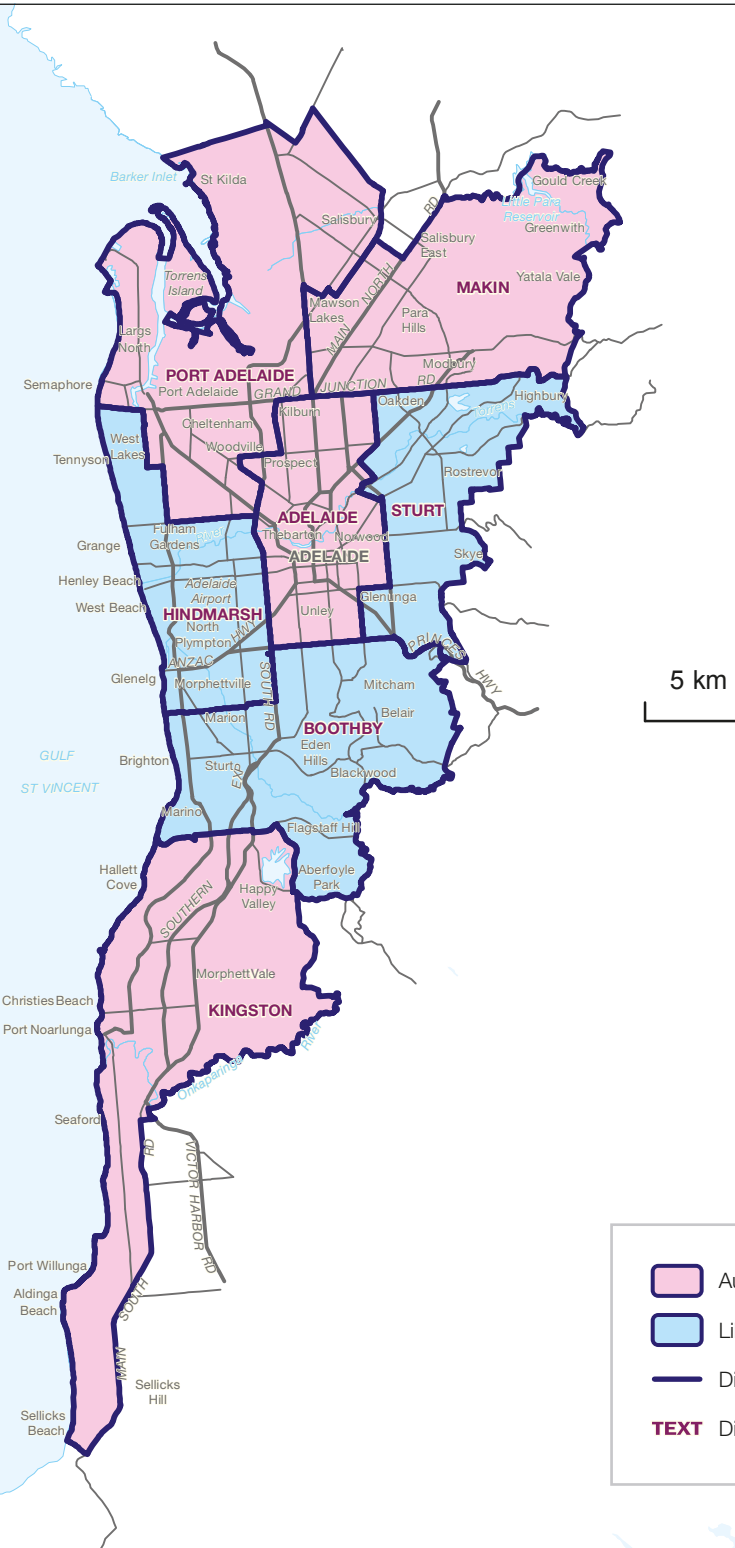

## South Australia

The electoral boundaries represented on this map are those in place at the 2013 federal election.

## Adelaide area and surrounds

The electoral boundaries represented on this map are those in place at the 2013 federal election.

# 2013 federal election Results Map

## Adelaide urban

- Australian Labor Party
- Liberal
- Division Boundary
- TEXT** Division Name

The electoral boundaries represented on this map are those in place at the 2013 federal election.