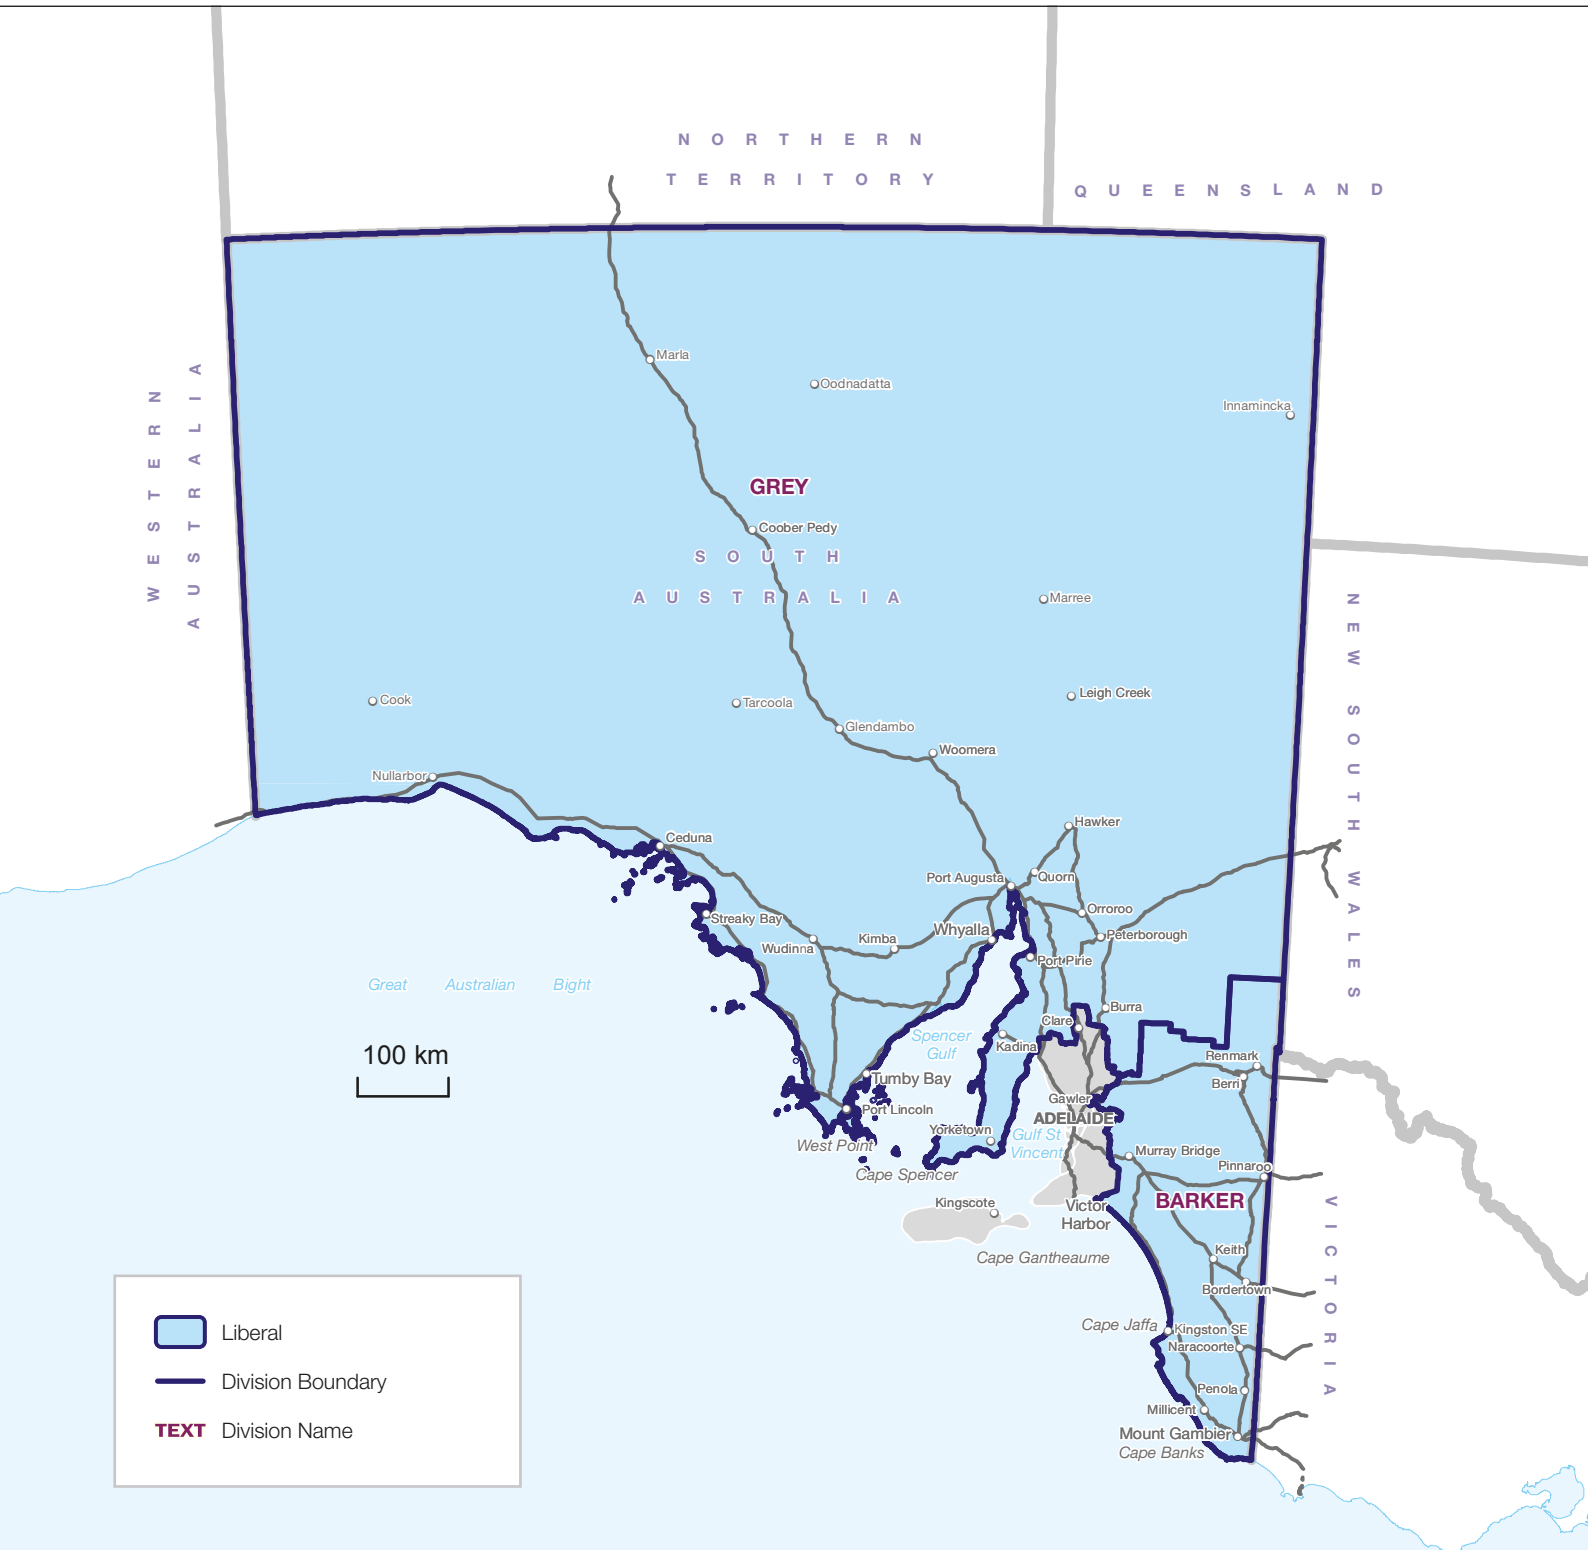

# 2013 federal election Results Map

## South Australia

The electoral boundaries represented on this map are those in place at the 2013 federal election.

## Adelaide area and surrounds

The electoral boundaries represented on this map are those in place at the 2013 federal election.

## Adelaide urban

- Australian Labor Party
- Liberal
- Division Boundary
- TEXT** Division Name

The electoral boundaries represented on this map are those in place at the 2013 federal election.