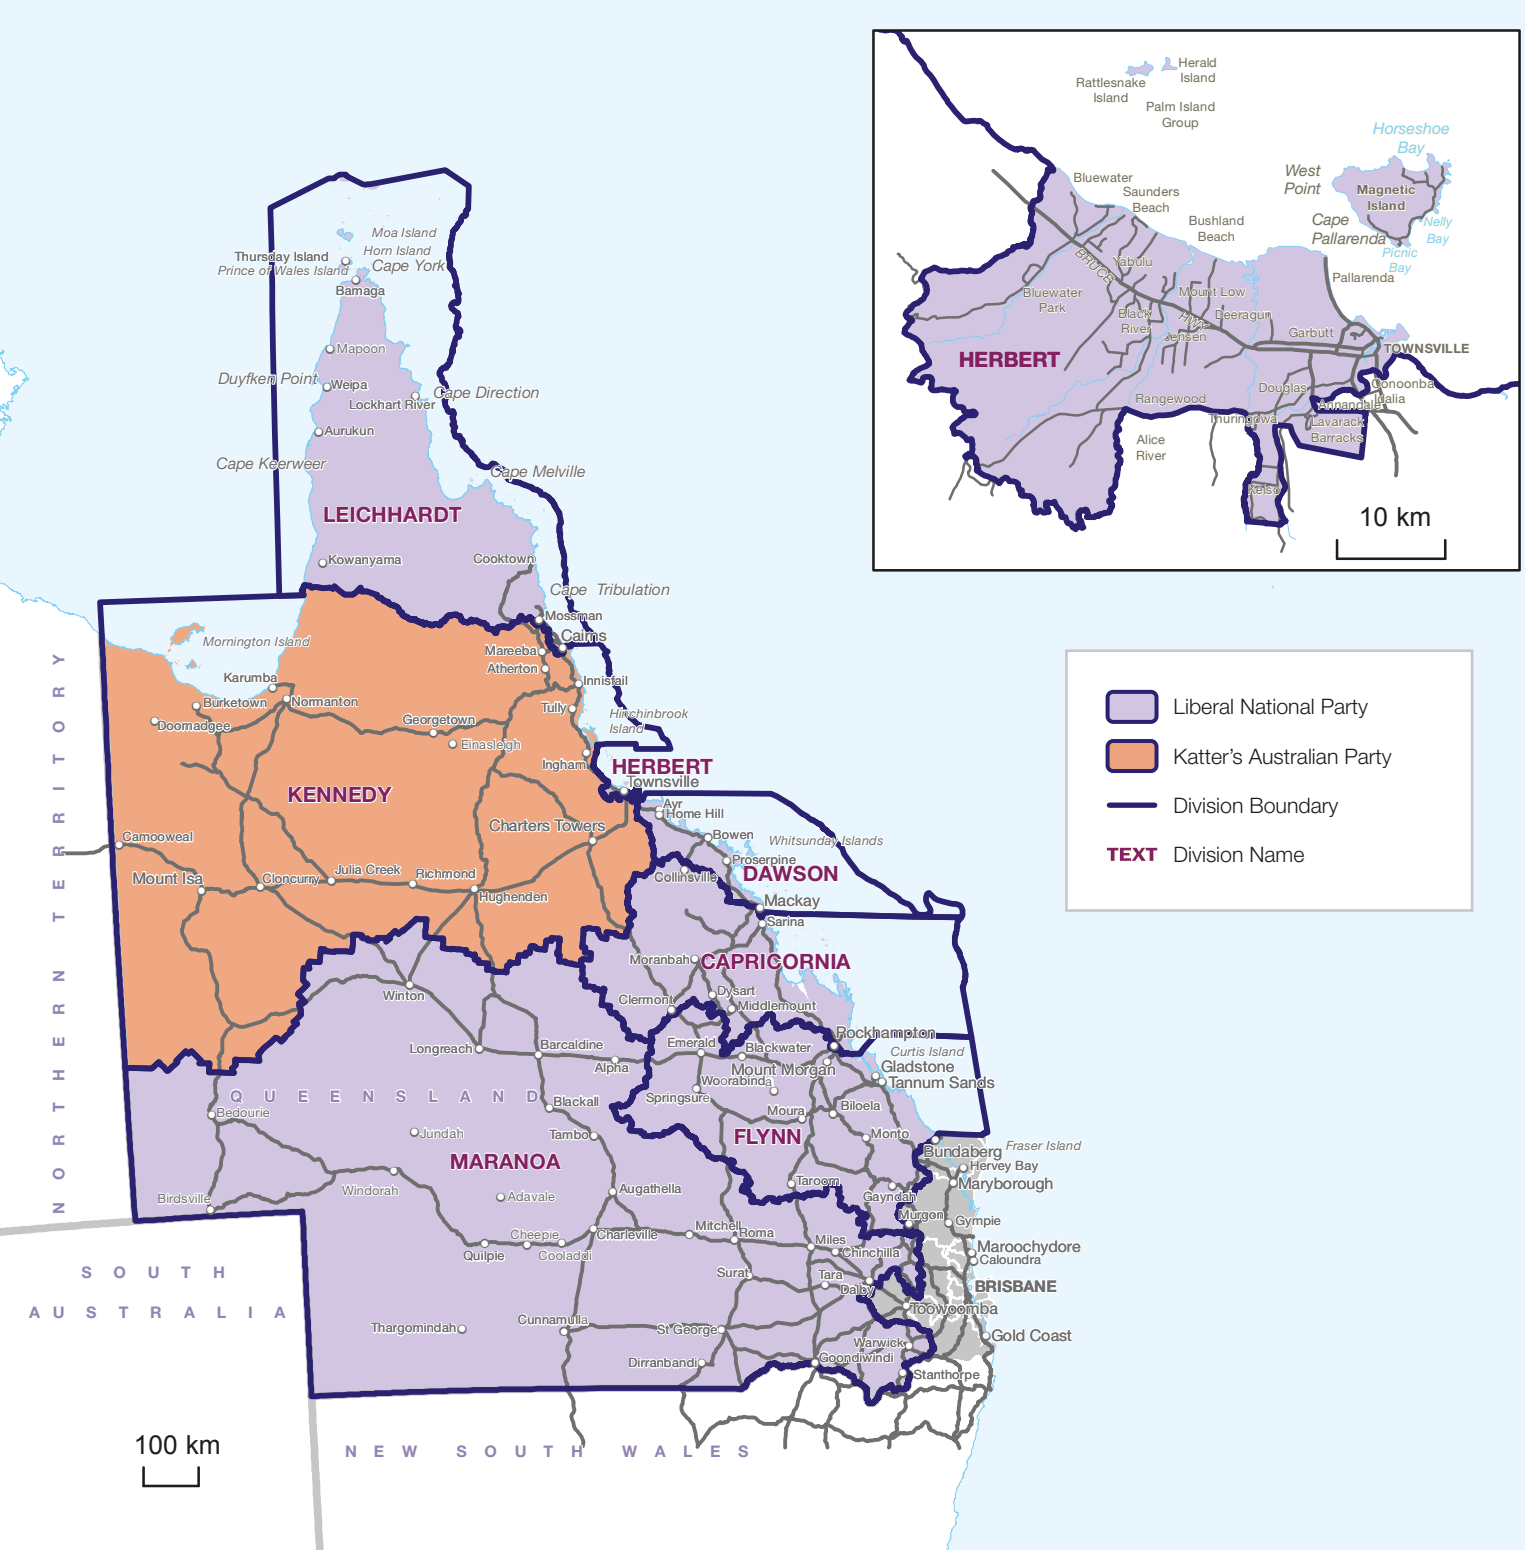

# 2013 federal election Results Map

## Queensland including Herbert

The electoral boundaries represented on this map are those in place at the 2013 federal election.

## Brisbane area and surrounds

**Legend:**

- Australian Labor Party
- Liberal National Party
- Palmer United Party
- Division Boundary
- TEXT** Division Name

The electoral boundaries represented on this map are those in place at the 2013 federal election.