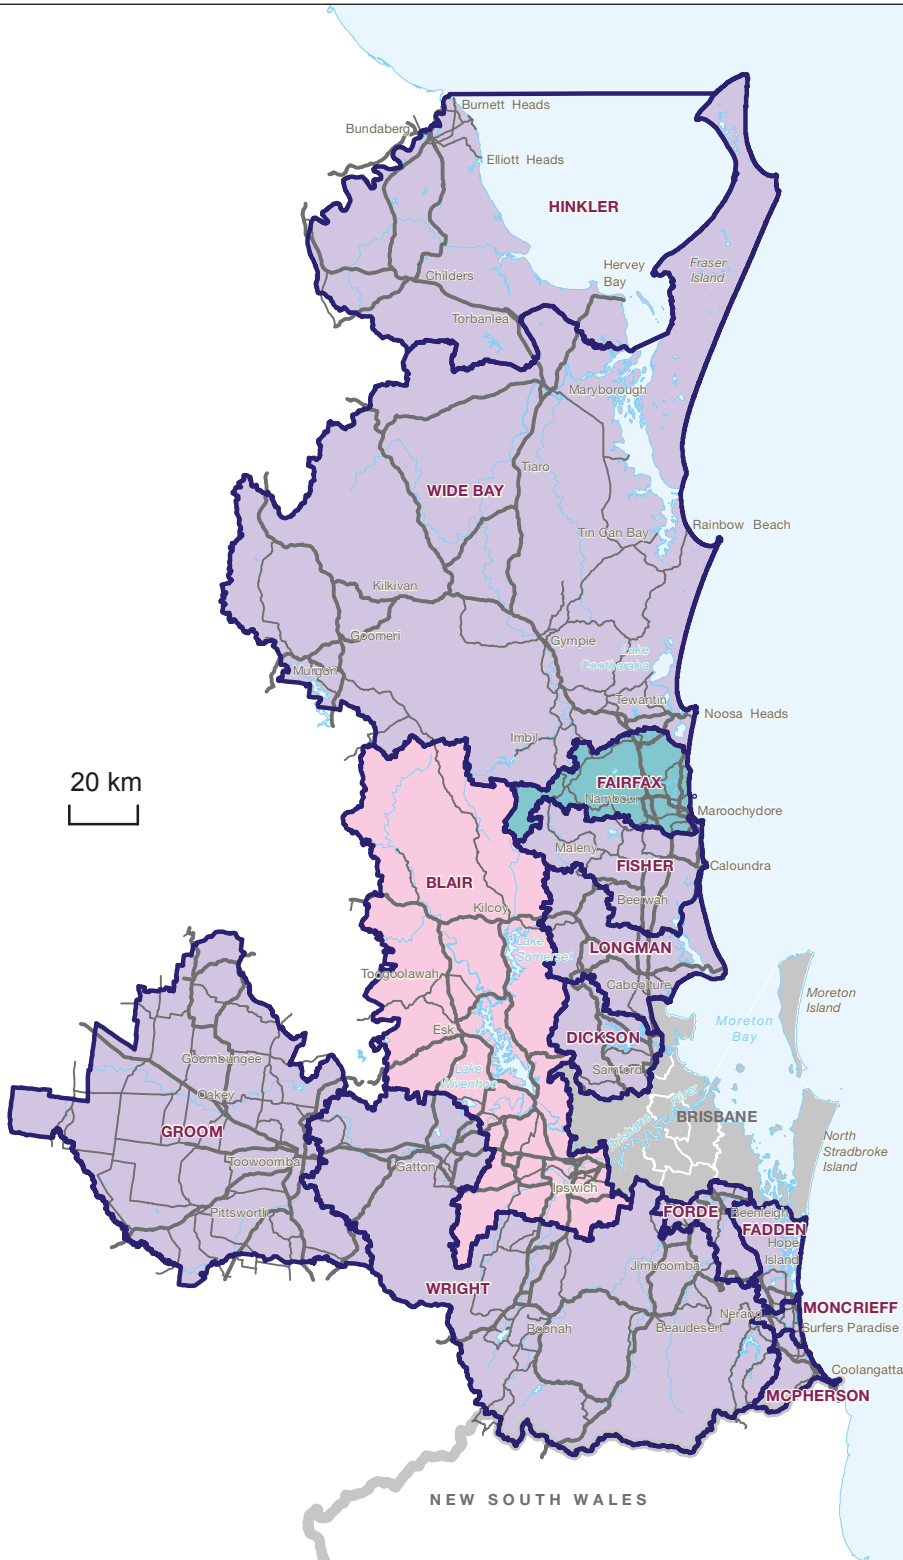

# 2013 federal election Results Map

## Queensland including Herbert

The electoral boundaries represented on this map are those in place at the 2013 federal election.

## Brisbane area and surrounds

**Legend:**

- Australian Labor Party
- Liberal National Party
- Palmer United Party
- Division Boundary
- TEXT** Division Name

The electoral boundaries represented on this map are those in place at the 2013 federal election.