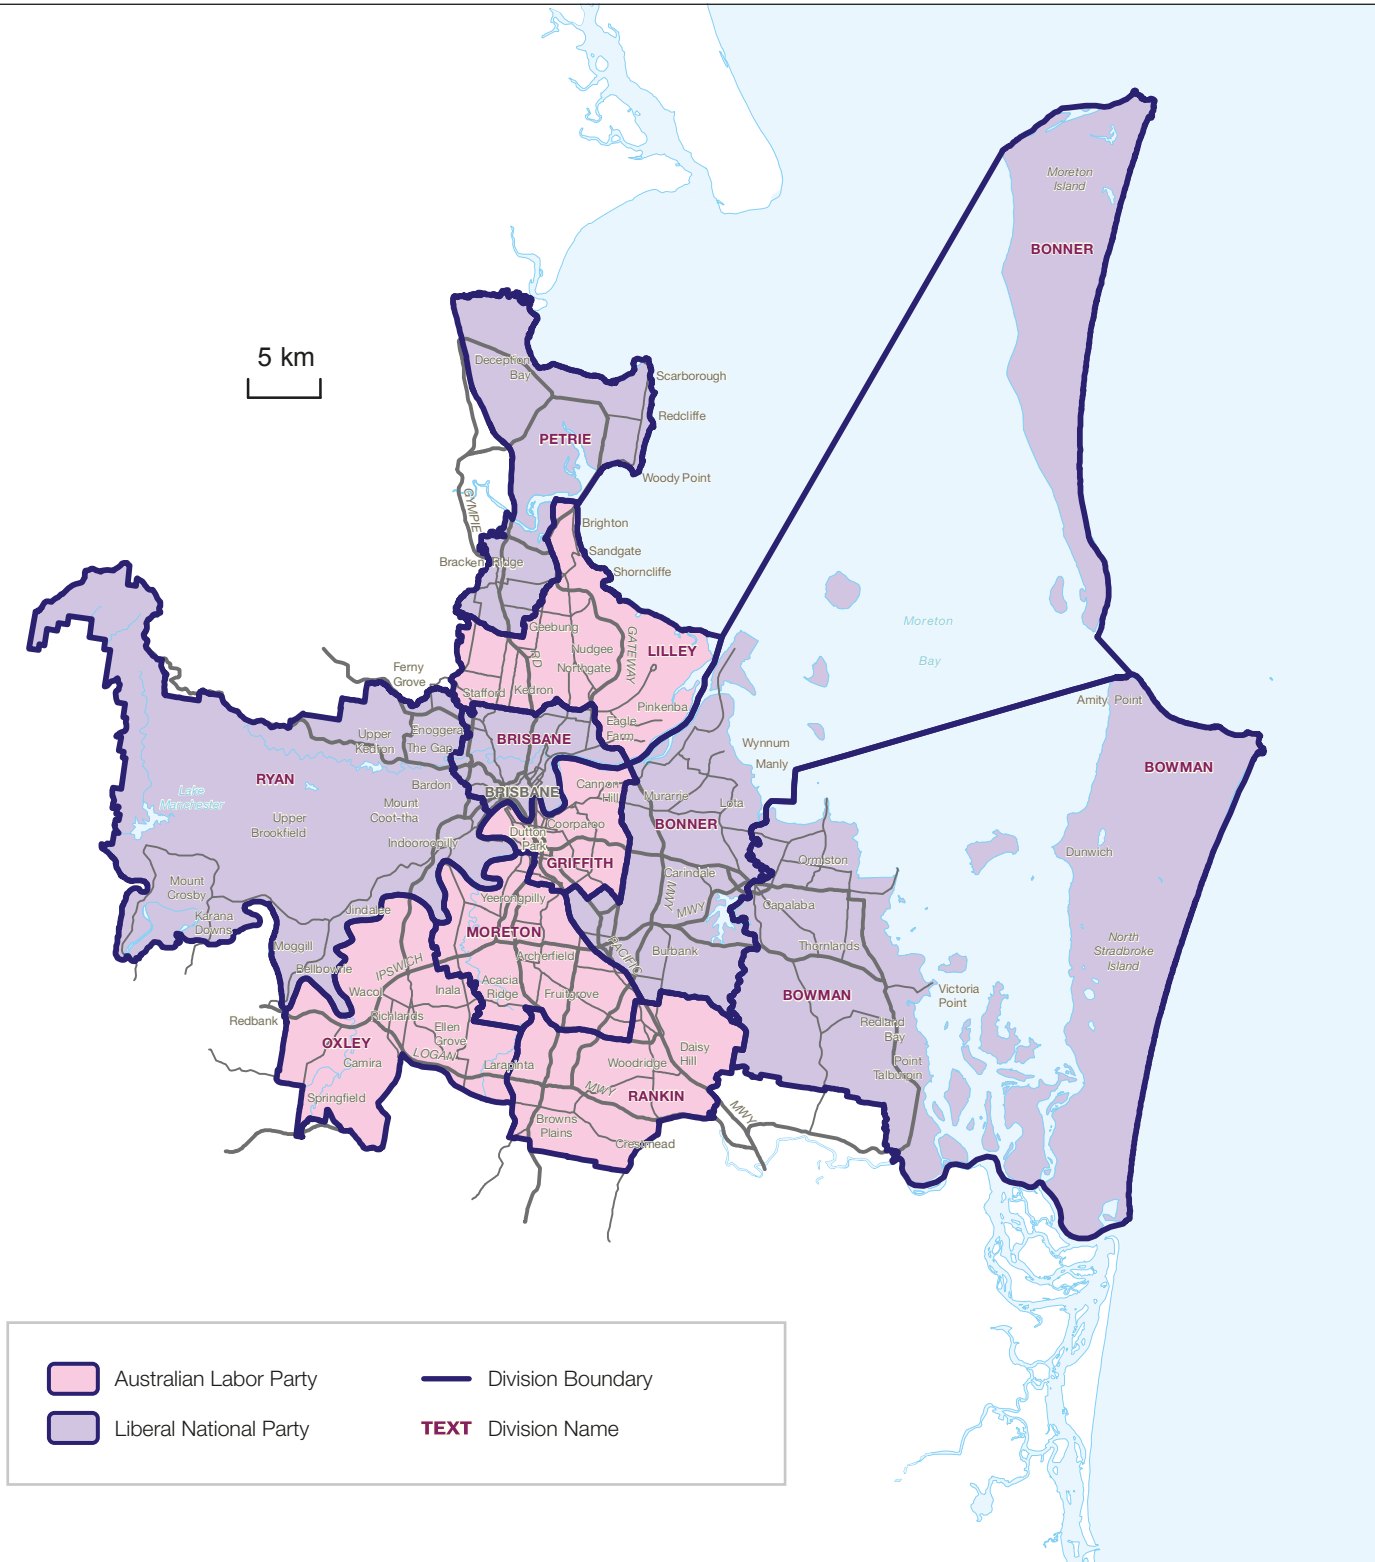

## Queensland including Herbert

The electoral boundaries represented on this map are those in place at the 2013 federal election.

## Brisbane area and surrounds

**Legend:**

- Australian Labor Party
- Liberal National Party
- Palmer United Party
- Division Boundary
- TEXT** Division Name

The electoral boundaries represented on this map are those in place at the 2013 federal election.

# 2013 federal election Results Map

## Brisbane urban

The electoral boundaries represented on this map are those in place at the 2013 federal election.