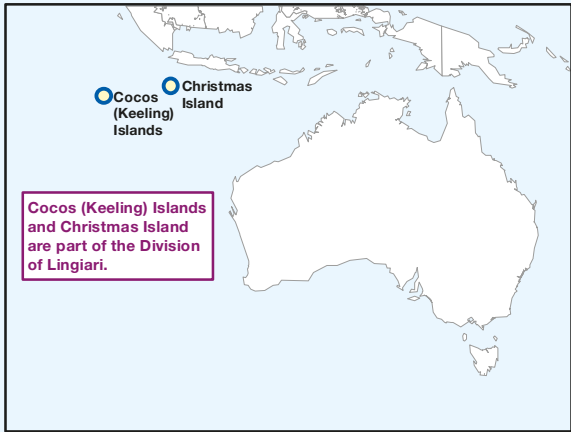

2013 federal election Results Map

Northern Territory including Cocos (Keeling) Islands and Christmas Island

-  Australian Labor Party
-  Division Boundary
- TEXT** Division Name

100 km

The electoral boundaries represented on this map are those in place at the 2013 federal election.

2013 federal election Results Map

Darwin urban (Solomon)

The electoral boundaries represented on this map are those in place at the 2013 federal election.

2013 members elected

New South Wales		
Division	Full name	Party
Banks	COLEMAN, David	LP
Barton	VARVARIS, Nickolas	LP
Bennelong	ALEXANDER, John	LP
Berowra	RUDDOCK, Philip	LP
Blaxland	CLARE, Jason	ALP
Bradfield	FLETCHER, Paul	LP
Calare	COBB, John	NP
Charlton	CONROY, Pat	ALP
Chifley	HUSIC, Ed	ALP
Cook	MORRISON, Scott	LP
Cowper	HARTSUYKER, Luke	NP
Cunningham	BIRD, Sharon	ALP
Dobell	McNAMARA, Karen	LP
Eden-Monaro	HENDY, Peter	LP
Farrer	LEY, Sussan	LP
Fowler	HAYES, Chris	ALP
Gilmore	SUDMALIS, Ann	LP
Grayndler	ALBANESE, Anthony	ALP
Greenway	ROWLAND, Michelle	ALP
Hughes	KELLY, Craig	LP
Hume	TAYLOR, Angus	LP
Hunter	FITZGIBBON, Joel	ALP
Kingsford Smith	THISTLETHWAITE, Matt	ALP
Lindsay	SCOTT, Fiona	LP
Lyne	GILLESPIE, David	NP
Macarthur	MATHESON, Russell	LP
Mackellar	BISHOP, Bronwyn	LP
Macquarie	MARKUS, Louise	LP
McMahon	BOWEN, Chris	ALP
Mitchell	HAWKE, Alex	LP
New England	JOYCE, Barnaby	NP
Newcastle	CLAYDON, Sharon	ALP
North Sydney	HOCKEY, Joe	LP
Page	HOGAN, Kevin	NP
Parkes	COULTON, Mark	NP
Parramatta	OWENS, Julie	ALP
Paterson	BALDWIN, Bob	LP
Reid	LAUNDY, Craig	LP
Richmond	ELLIOT, Justine	ALP
Riverina	McCORMACK, Michael	NP
Robertson	WICKS, Lucy	LP
Shortland	HALL, Jill Griffiths	ALP
Sydney	PLIBERSEK, Tanya	ALP
Throsby	JONES, Stephen	ALP
Warringah	ABBOTT, Tony	LP
Watson	BURKE, Tony	ALP
Wentworth	TURNBULL, Malcolm	LP
Werriwa	FERGUSON, Laurie	ALP