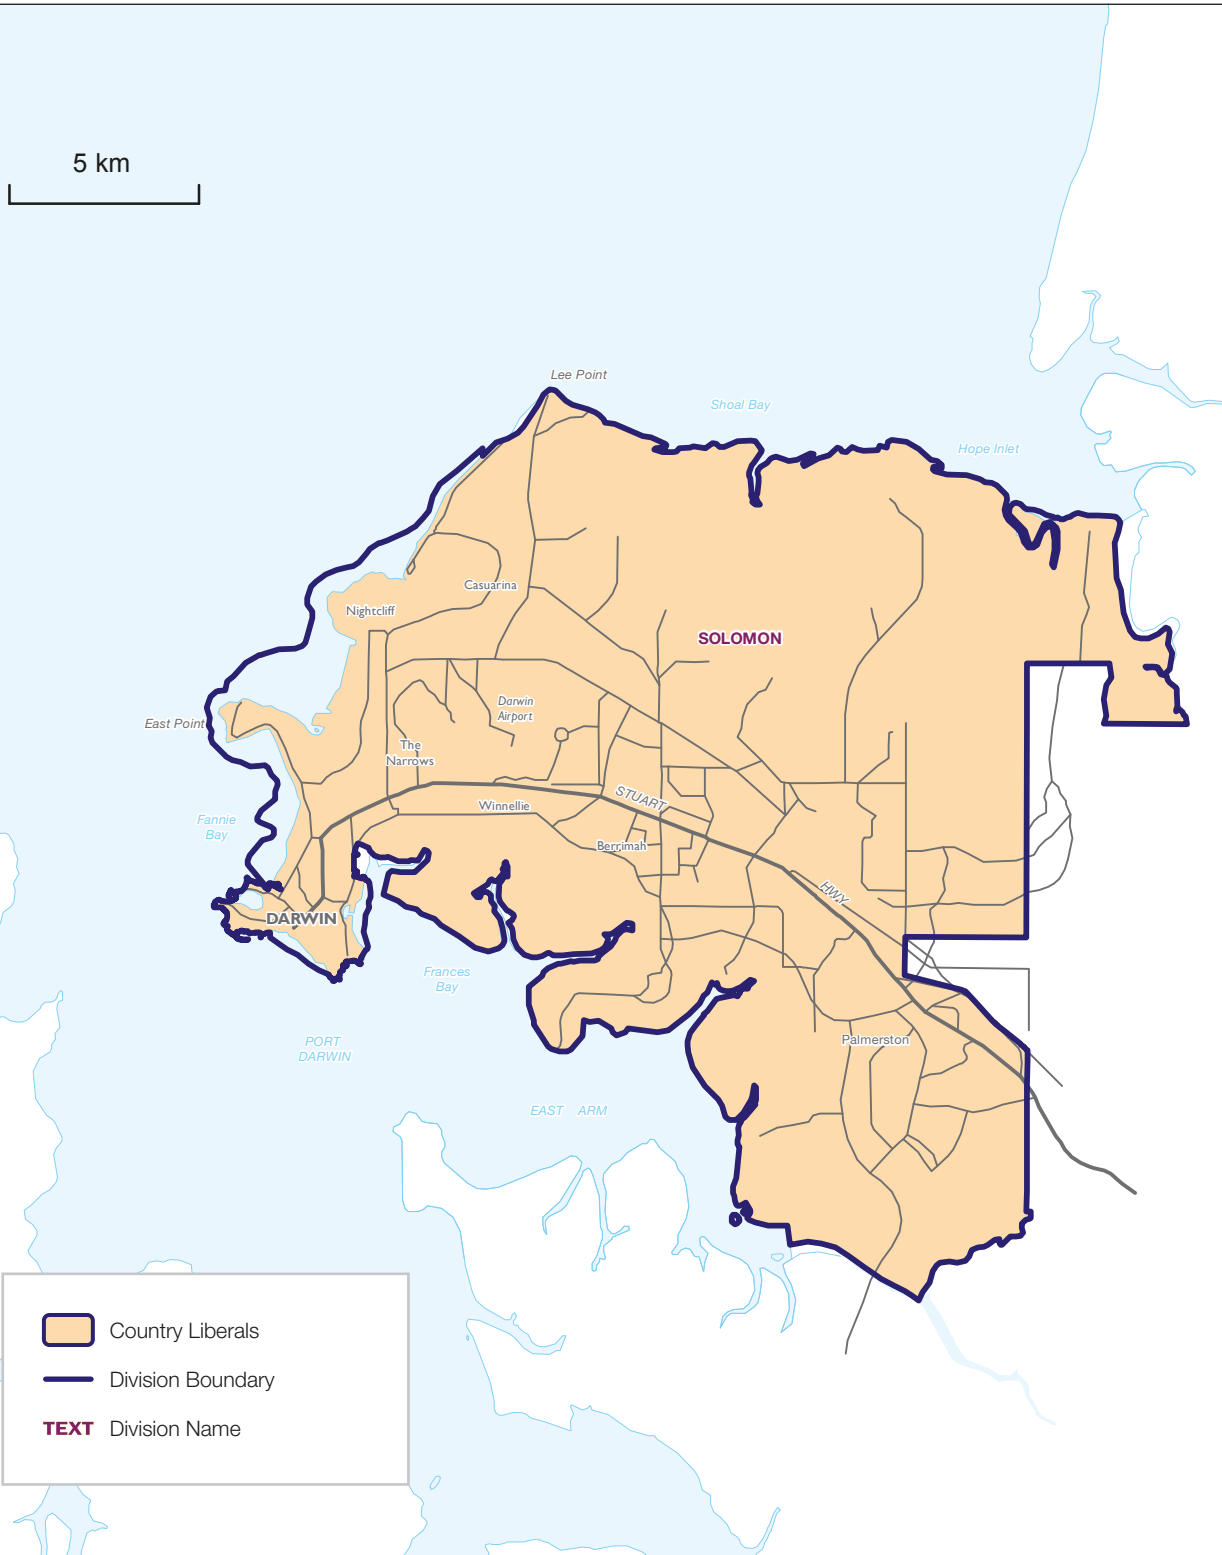

2013 federal election Results Map

Northern Territory including Cocos (Keeling) Islands and Christmas Island

-  Australian Labor Party
-  Division Boundary
- TEXT** Division Name

100 km

The electoral boundaries represented on this map are those in place at the 2013 federal election.

2013 federal election Results Map

Darwin urban (Solomon)

The electoral boundaries represented on this map are those in place at the 2013 federal election.

2013 members elected

New South Wales		
Division	Full name	Party
Banks	COLEMAN, David	LP
Barton	VARVARIS, Nickolas	LP
Bennelong	ALEXANDER, John	LP
Berowra	RUDDOCK, Philip	LP
Blaxland	CLARE, Jason	ALP
Bradfield	FLETCHER, Paul	LP
Calare	COBB, John	NP
Charlton	CONROY, Pat	ALP
Chifley	HUSIC, Ed	ALP
Cook	MORRISON, Scott	LP
Cowper	HARTSUYKER, Luke	NP
Cunningham	BIRD, Sharon	ALP
Dobell	McNAMARA, Karen	LP
Eden-Monaro	HENDY, Peter	LP
Farrer	LEY, Sussan	LP
Fowler	HAYES, Chris	ALP
Gilmore	SUDMALIS, Ann	LP
Grayndler	ALBANESE, Anthony	ALP
Greenway	ROWLAND, Michelle	ALP
Hughes	KELLY, Craig	LP
Hume	TAYLOR, Angus	LP
Hunter	FITZGIBBON, Joel	ALP
Kingsford Smith	THISTLETHWAITE, Matt	ALP
Lindsay	SCOTT, Fiona	LP
Lyne	GILLESPIE, David	NP
Macarthur	MATHESON, Russell	LP
Mackellar	BISHOP, Bronwyn	LP
Macquarie	MARKUS, Louise	LP
McMahon	BOWEN, Chris	ALP
Mitchell	HAWKE, Alex	LP
New England	JOYCE, Barnaby	NP
Newcastle	CLAYDON, Sharon	ALP
North Sydney	HOCKEY, Joe	LP
Page	HOGAN, Kevin	NP
Parkes	COULTON, Mark	NP
Parramatta	OWENS, Julie	ALP
Paterson	BALDWIN, Bob	LP
Reid	LAUNDY, Craig	LP
Richmond	ELLIOT, Justine	ALP
Riverina	McCORMACK, Michael	NP
Robertson	WICKS, Lucy	LP
Shortland	HALL, Jill Griffiths	ALP
Sydney	PLIBERSEK, Tanya	ALP
Throsby	JONES, Stephen	ALP
Warringah	ABBOTT, Tony	LP
Watson	BURKE, Tony	ALP
Wentworth	TURNBULL, Malcolm	LP
Werriwa	FERGUSON, Laurie	ALP