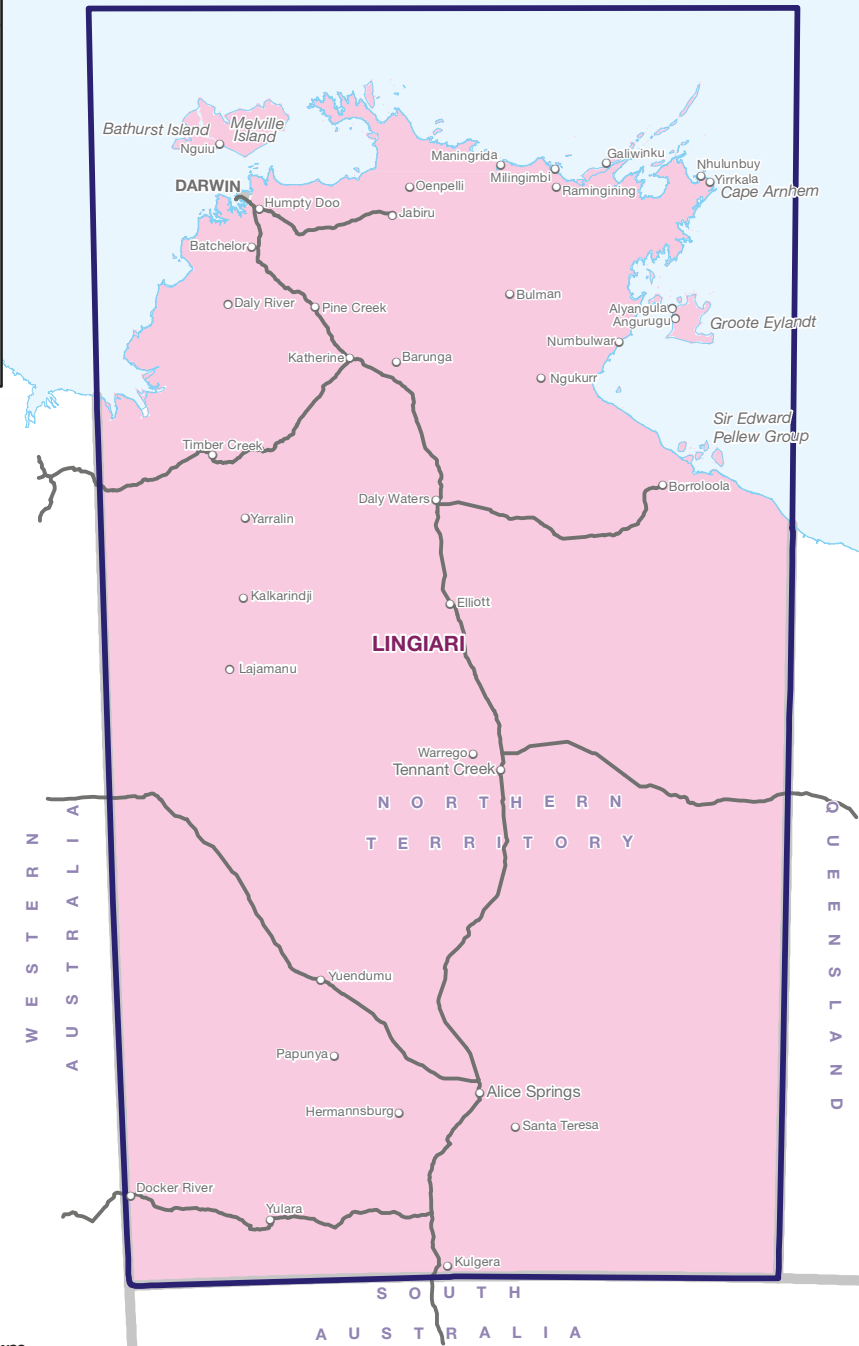

2013 federal election Results Map

Northern Territory including Cocos (Keeling) Islands and Christmas Island

-  Australian Labor Party
-  Division Boundary
- TEXT** Division Name

100 km

The electoral boundaries represented on this map are those in place at the 2013 federal election.

2013 federal election Results Map

Darwin urban (Solomon)

The electoral boundaries represented on this map are those in place at the 2013 federal election.

2013 members elected

New South Wales		
Division	Full name	Party
Banks	COLEMAN, David	LP
Barton	VARVARIS, Nickolas	LP
Bennelong	ALEXANDER, John	LP
Berowra	RUDDOCK, Philip	LP
Blaxland	CLARE, Jason	ALP
Bradfield	FLETCHER, Paul	LP
Calare	COBB, John	NP
Charlton	CONROY, Pat	ALP
Chifley	HUSIC, Ed	ALP
Cook	MORRISON, Scott	LP
Cowper	HARTSUYKER, Luke	NP
Cunningham	BIRD, Sharon	ALP
Dobell	McNAMARA, Karen	LP
Eden-Monaro	HENDY, Peter	LP
Farrer	LEY, Sussan	LP
Fowler	HAYES, Chris	ALP
Gilmore	SUDMALIS, Ann	LP
Grayndler	ALBANESE, Anthony	ALP
Greenway	ROWLAND, Michelle	ALP
Hughes	KELLY, Craig	LP
Hume	TAYLOR, Angus	LP
Hunter	FITZGIBBON, Joel	ALP
Kingsford Smith	THISTLETHWAITE, Matt	ALP
Lindsay	SCOTT, Fiona	LP
Lyne	GILLESPIE, David	NP
Macarthur	MATHESON, Russell	LP
Mackellar	BISHOP, Bronwyn	LP
Macquarie	MARKUS, Louise	LP
McMahon	BOWEN, Chris	ALP
Mitchell	HAWKE, Alex	LP
New England	JOYCE, Barnaby	NP
Newcastle	CLAYDON, Sharon	ALP
North Sydney	HOCKEY, Joe	LP
Page	HOGAN, Kevin	NP
Parkes	COULTON, Mark	NP
Parramatta	OWENS, Julie	ALP
Paterson	BALDWIN, Bob	LP
Reid	LAUNDY, Craig	LP
Richmond	ELLIOT, Justine	ALP
Riverina	McCORMACK, Michael	NP
Robertson	WICKS, Lucy	LP
Shortland	HALL, Jill Griffiths	ALP
Sydney	PLIBERSEK, Tanya	ALP
Throsby	JONES, Stephen	ALP
Warringah	ABBOTT, Tony	LP
Watson	BURKE, Tony	ALP
Wentworth	TURNBULL, Malcolm	LP
Werriwa	FERGUSON, Laurie	ALP