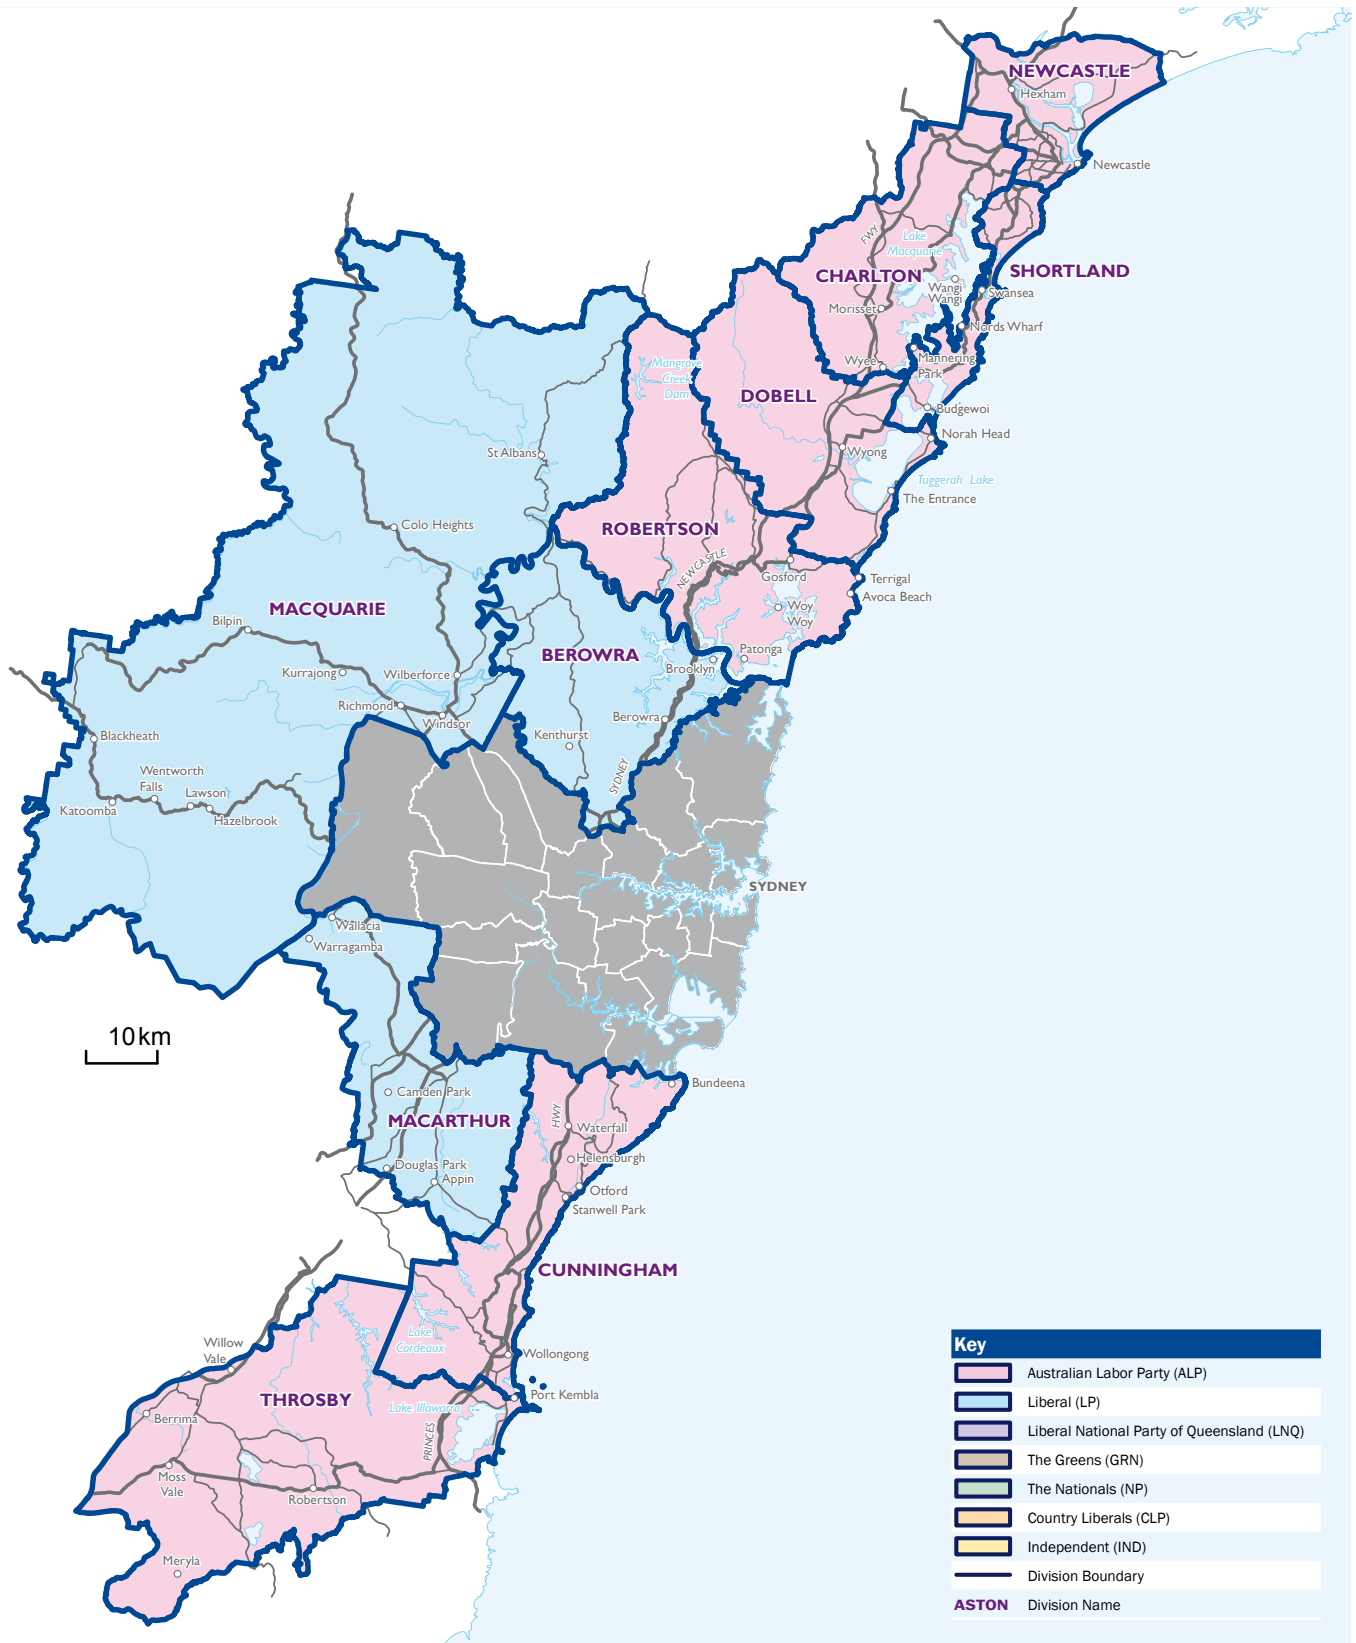

New South Wales

Note: The electoral boundaries represented on this map are those in place at the 2010 federal election. Special enrolment provisions apply for the electors resident on Norfolk Island.

Sydney Area and Surrounds

Note: The electoral boundaries represented on this map are those in place at the 2010 federal election.
Special enrolment provisions apply for the electors resident on Norfolk Island.

Sydney Urban inc. Lord Howe Is. inset

Note: The electoral boundaries represented on this map are those in place at the 2010 federal election.
Special enrolment provisions apply for the electors resident on Norfolk Island.

Key	
	Australian Labor Party (ALP)
	Liberal (LP)
	Liberal National Party of Queensland (LNQ)
	The Greens (GRN)
	The Nationals (NP)
	Country Liberals (CLP)
	Independent (IND)
	Division Boundary
ASTON	Division Name

Tasmania

Division	Name	Party
Bass	LYONS, Geoff	ALP
Braddon	SIDEBOTTOM, Sid	ALP
Denison	WILKIE, Andrew	IND
Franklin	COLLINS, Julie	ALP
Lyons	ADAMS, Dick	ALP

Australian Capital Territory

Division	Name	Party
Canberra	BRODTMANN, Gai	ALP
Fraser	LEIGH, Andrew	ALP