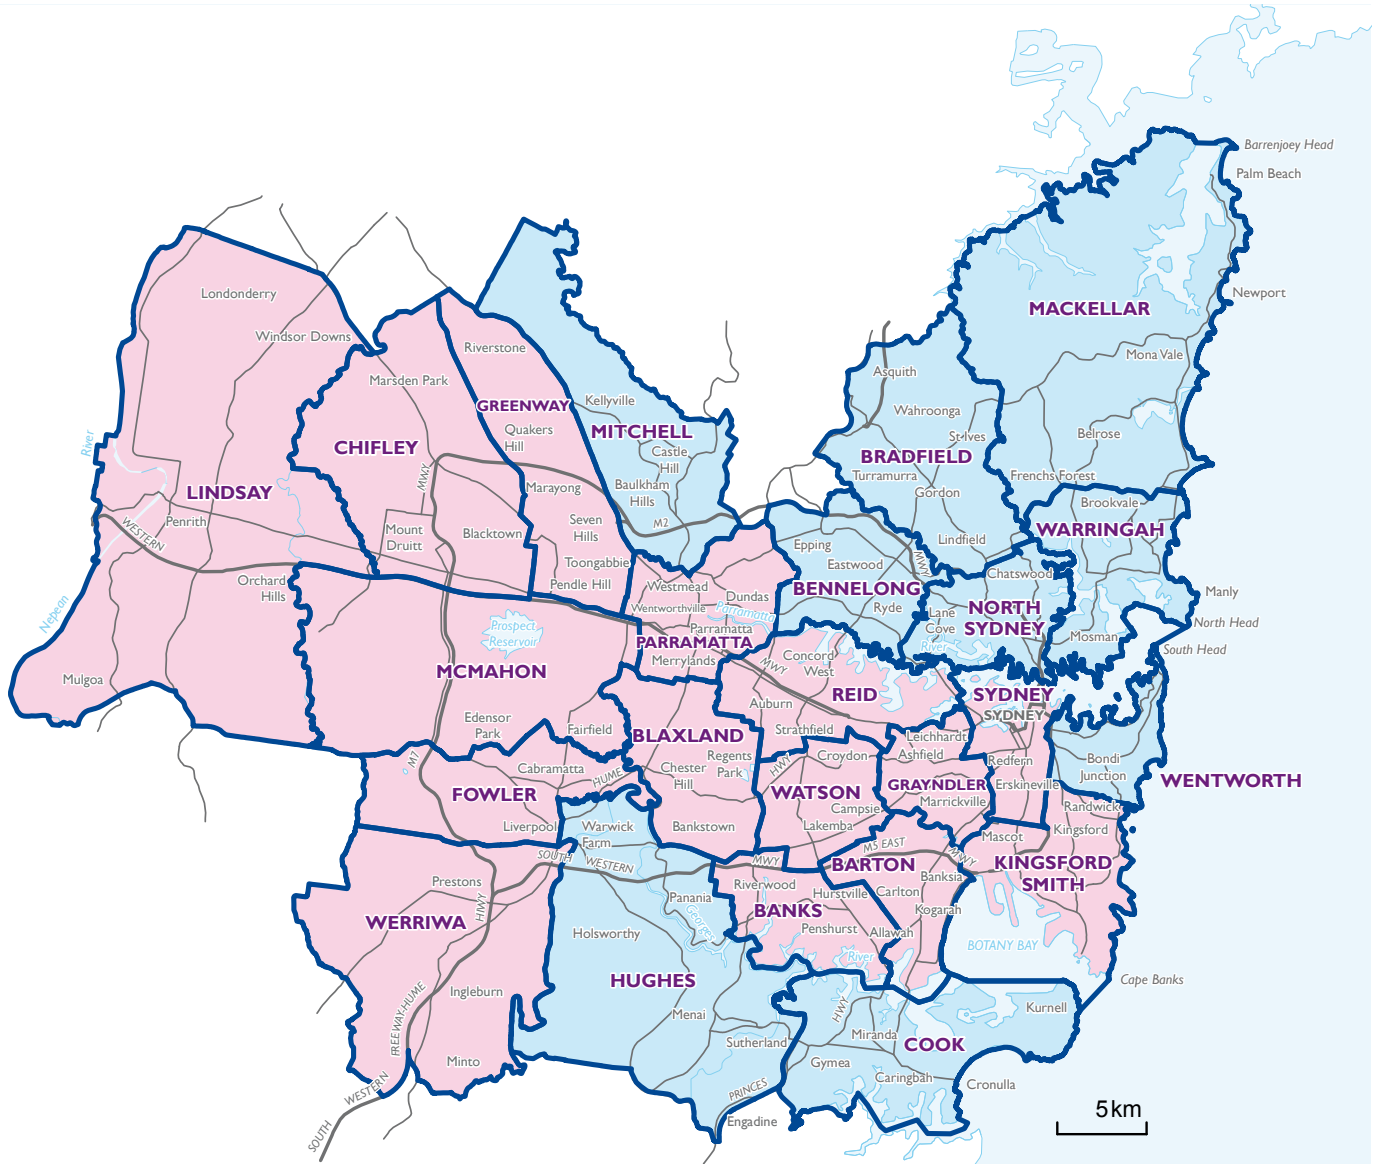

New South Wales

Note: The electoral boundaries represented on this map are those in place at the 2010 federal election. Special enrolment provisions apply for the electors resident on Norfolk Island.

Sydney Area and Surrounds

Note: The electoral boundaries represented on this map are those in place at the 2010 federal election.
Special enrolment provisions apply for the electors resident on Norfolk Island.

Sydney Urban inc. Lord Howe Is. inset

Note: The electoral boundaries represented on this map are those in place at the 2010 federal election.
Special enrolment provisions apply for the electors resident on Norfolk Island.

Key	
	Australian Labor Party (ALP)
	Liberal (LP)
	Liberal National Party of Queensland (LNQ)
	The Greens (GRN)
	The Nationals (NP)
	Country Liberals (CLP)
	Independent (IND)
	Division Boundary
ASTON	Division Name

Tasmania

Division	Name	Party
Bass	LYONS, Geoff	ALP
Braddon	SIDEBOTTOM, Sid	ALP
Denison	WILKIE, Andrew	IND
Franklin	COLLINS, Julie	ALP
Lyons	ADAMS, Dick	ALP

Australian Capital Territory

Division	Name	Party
Canberra	BRODTMANN, Gai	ALP
Fraser	LEIGH, Andrew	ALP