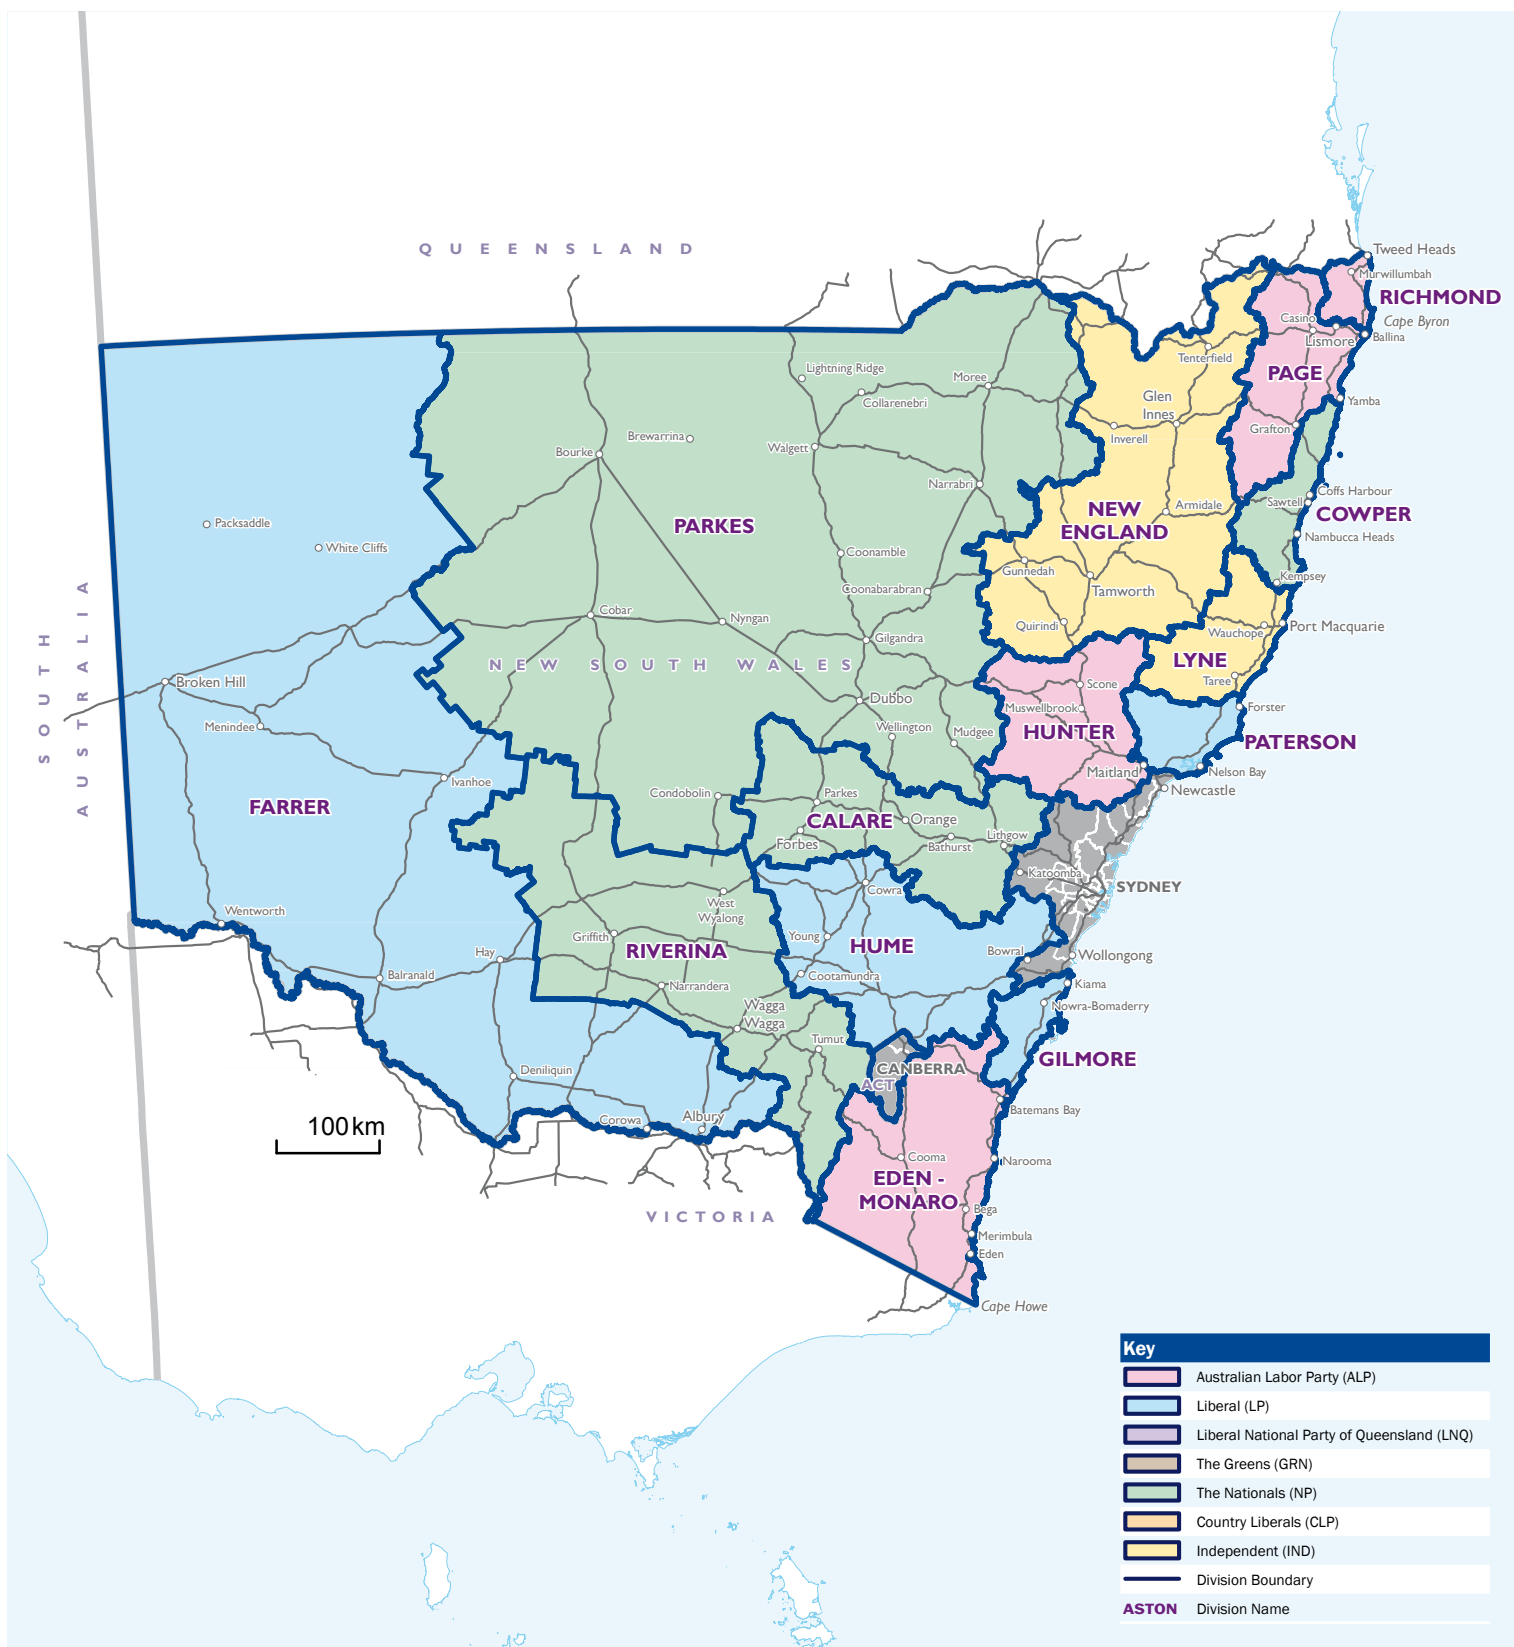

New South Wales

Note: The electoral boundaries represented on this map are those in place at the 2010 federal election. Special enrolment provisions apply for the electors resident on Norfolk Island.

Sydney Area and Surrounds

Note: The electoral boundaries represented on this map are those in place at the 2010 federal election.
Special enrolment provisions apply for the electors resident on Norfolk Island.

Sydney Urban inc. Lord Howe Is. inset

Note: The electoral boundaries represented on this map are those in place at the 2010 federal election.
Special enrolment provisions apply for the electors resident on Norfolk Island.

Key	
	Australian Labor Party (ALP)
	Liberal (LP)
	Liberal National Party of Queensland (LNQ)
	The Greens (GRN)
	The Nationals (NP)
	Country Liberals (CLP)
	Independent (IND)
	Division Boundary
ASTON	Division Name

Tasmania

Division	Name	Party
Bass	LYONS, Geoff	ALP
Braddon	SIDEBOTTOM, Sid	ALP
Denison	WILKIE, Andrew	IND
Franklin	COLLINS, Julie	ALP
Lyons	ADAMS, Dick	ALP

Australian Capital Territory

Division	Name	Party
Canberra	BRODTMANN, Gai	ALP
Fraser	LEIGH, Andrew	ALP