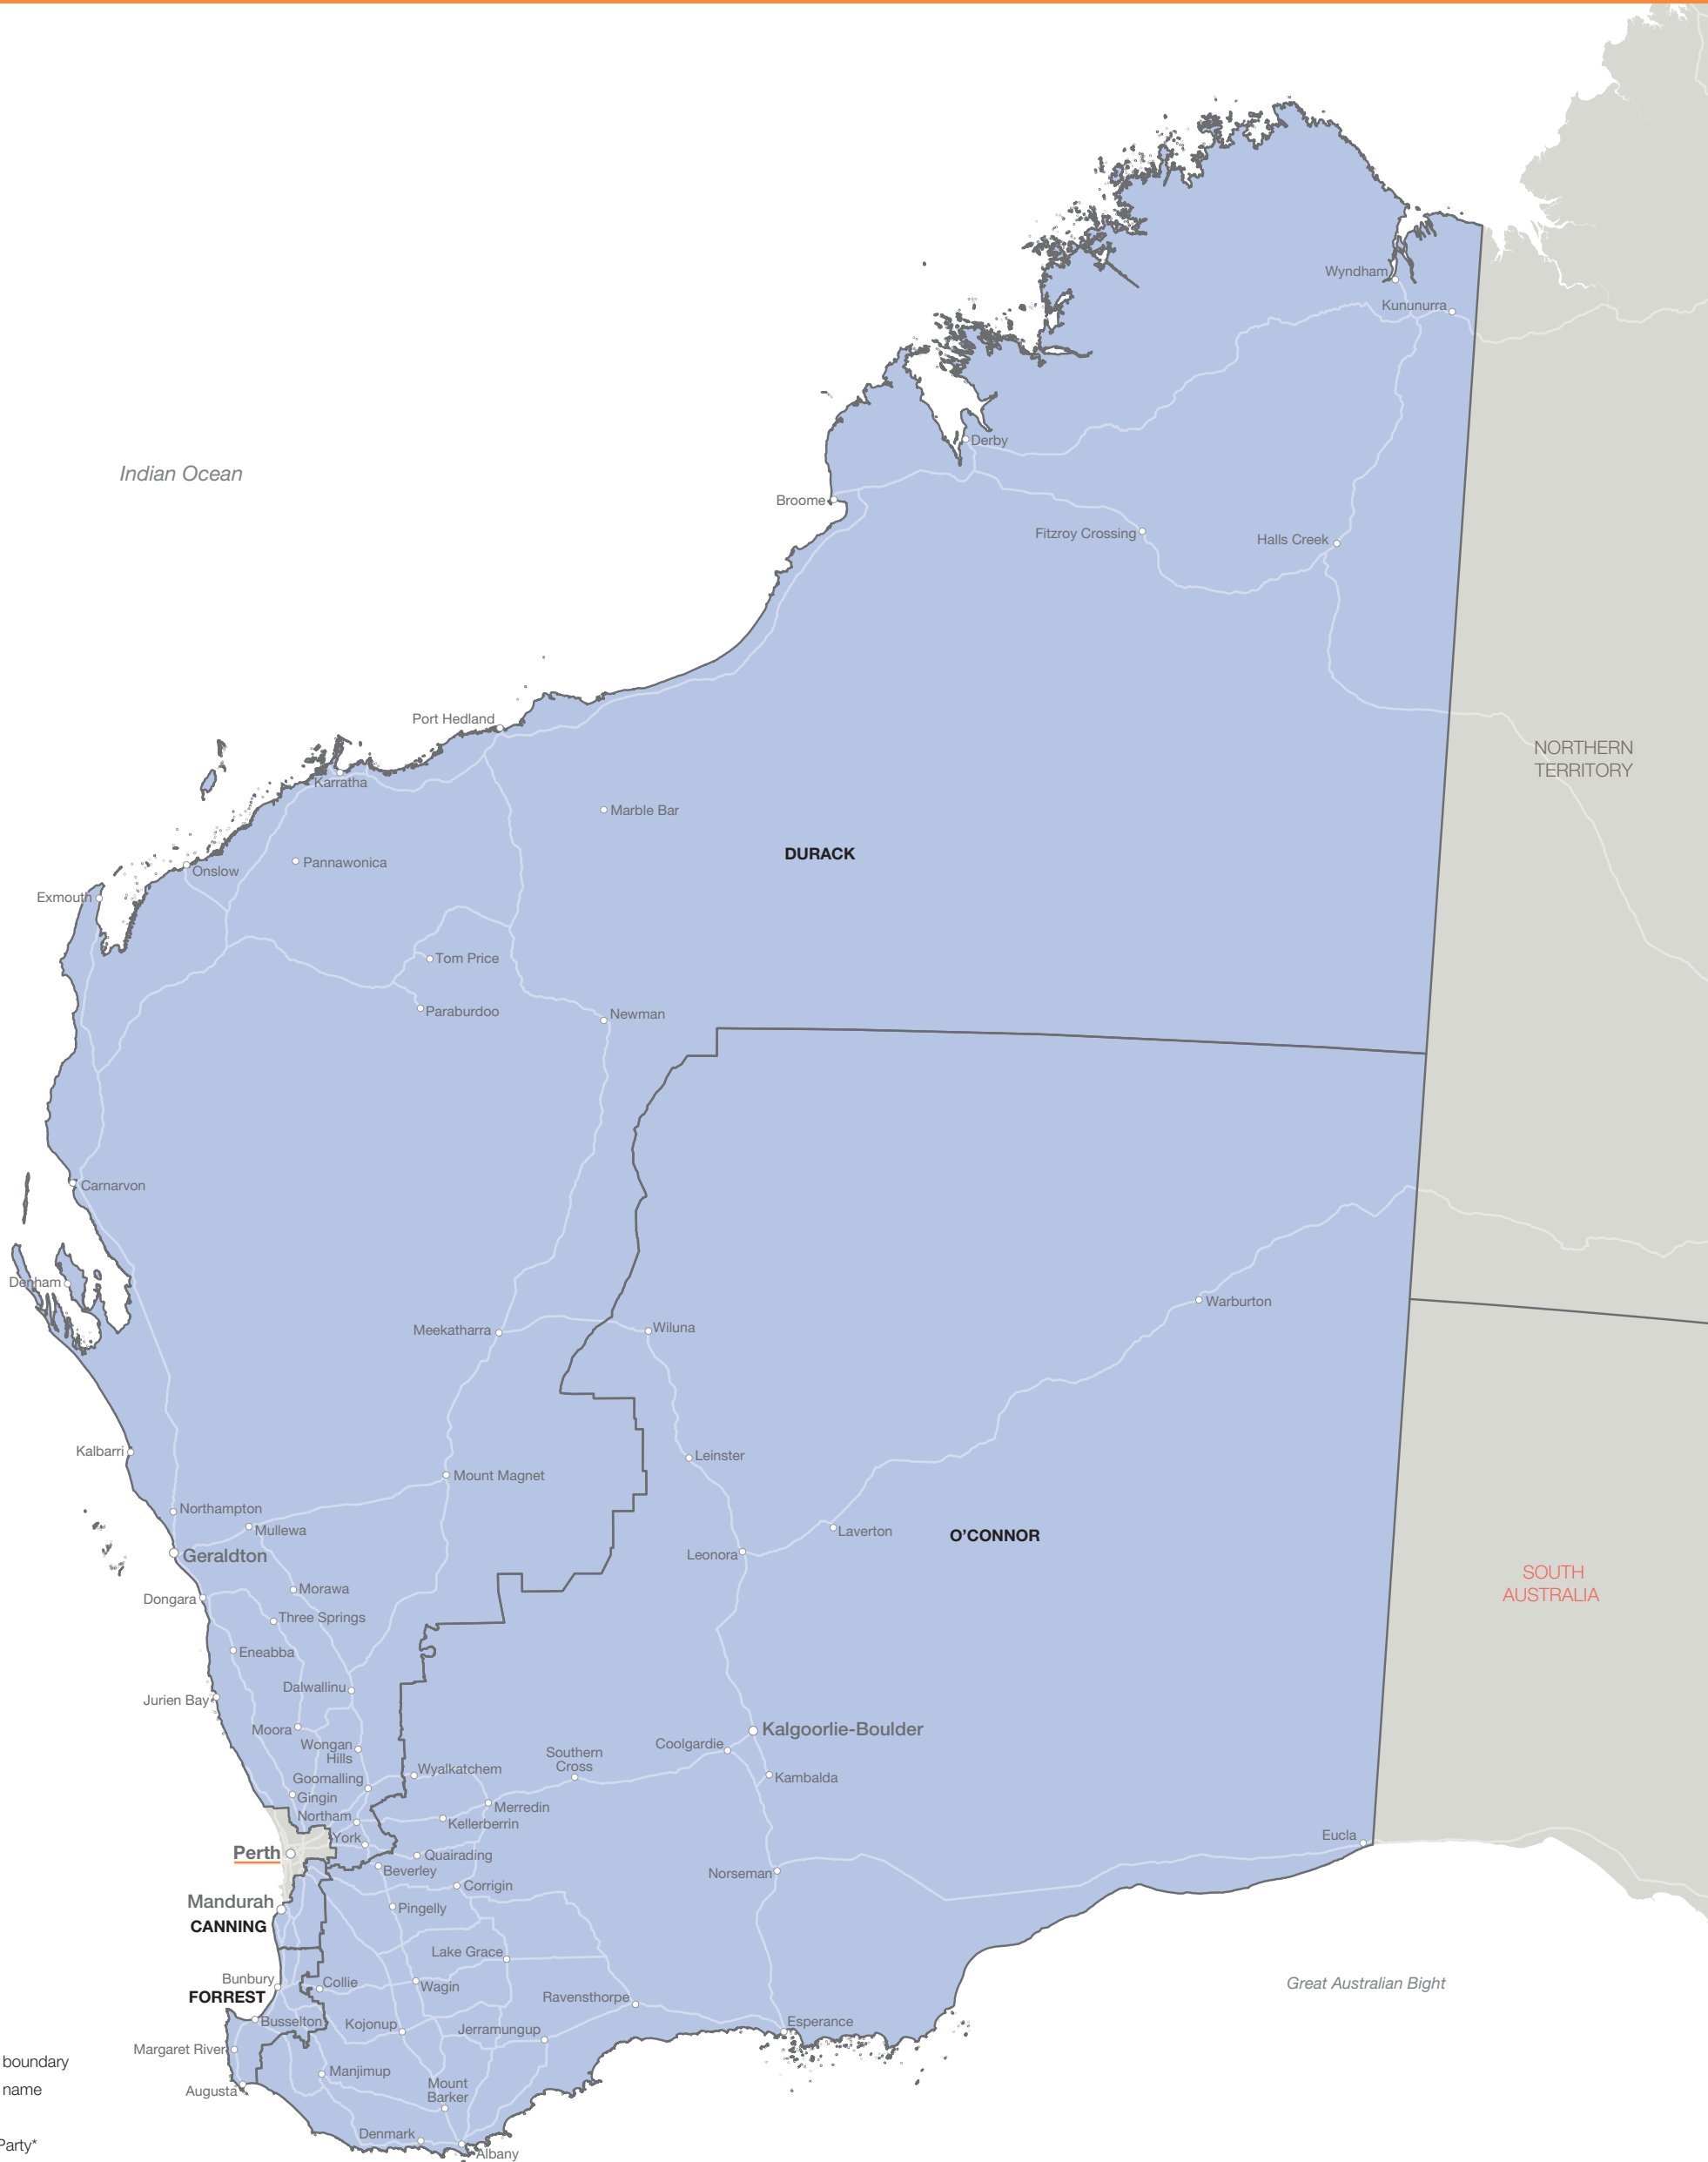

# 2022 federal election Results Map

## WESTERN AUSTRALIA

**Key**  
— Division boundary

**CANNING** Division name

**Party**  
 Liberal Party\*  
 Liberal/National Coalition

The electoral divisions represented on this map are those in place at the 2022 election.

0 100 km