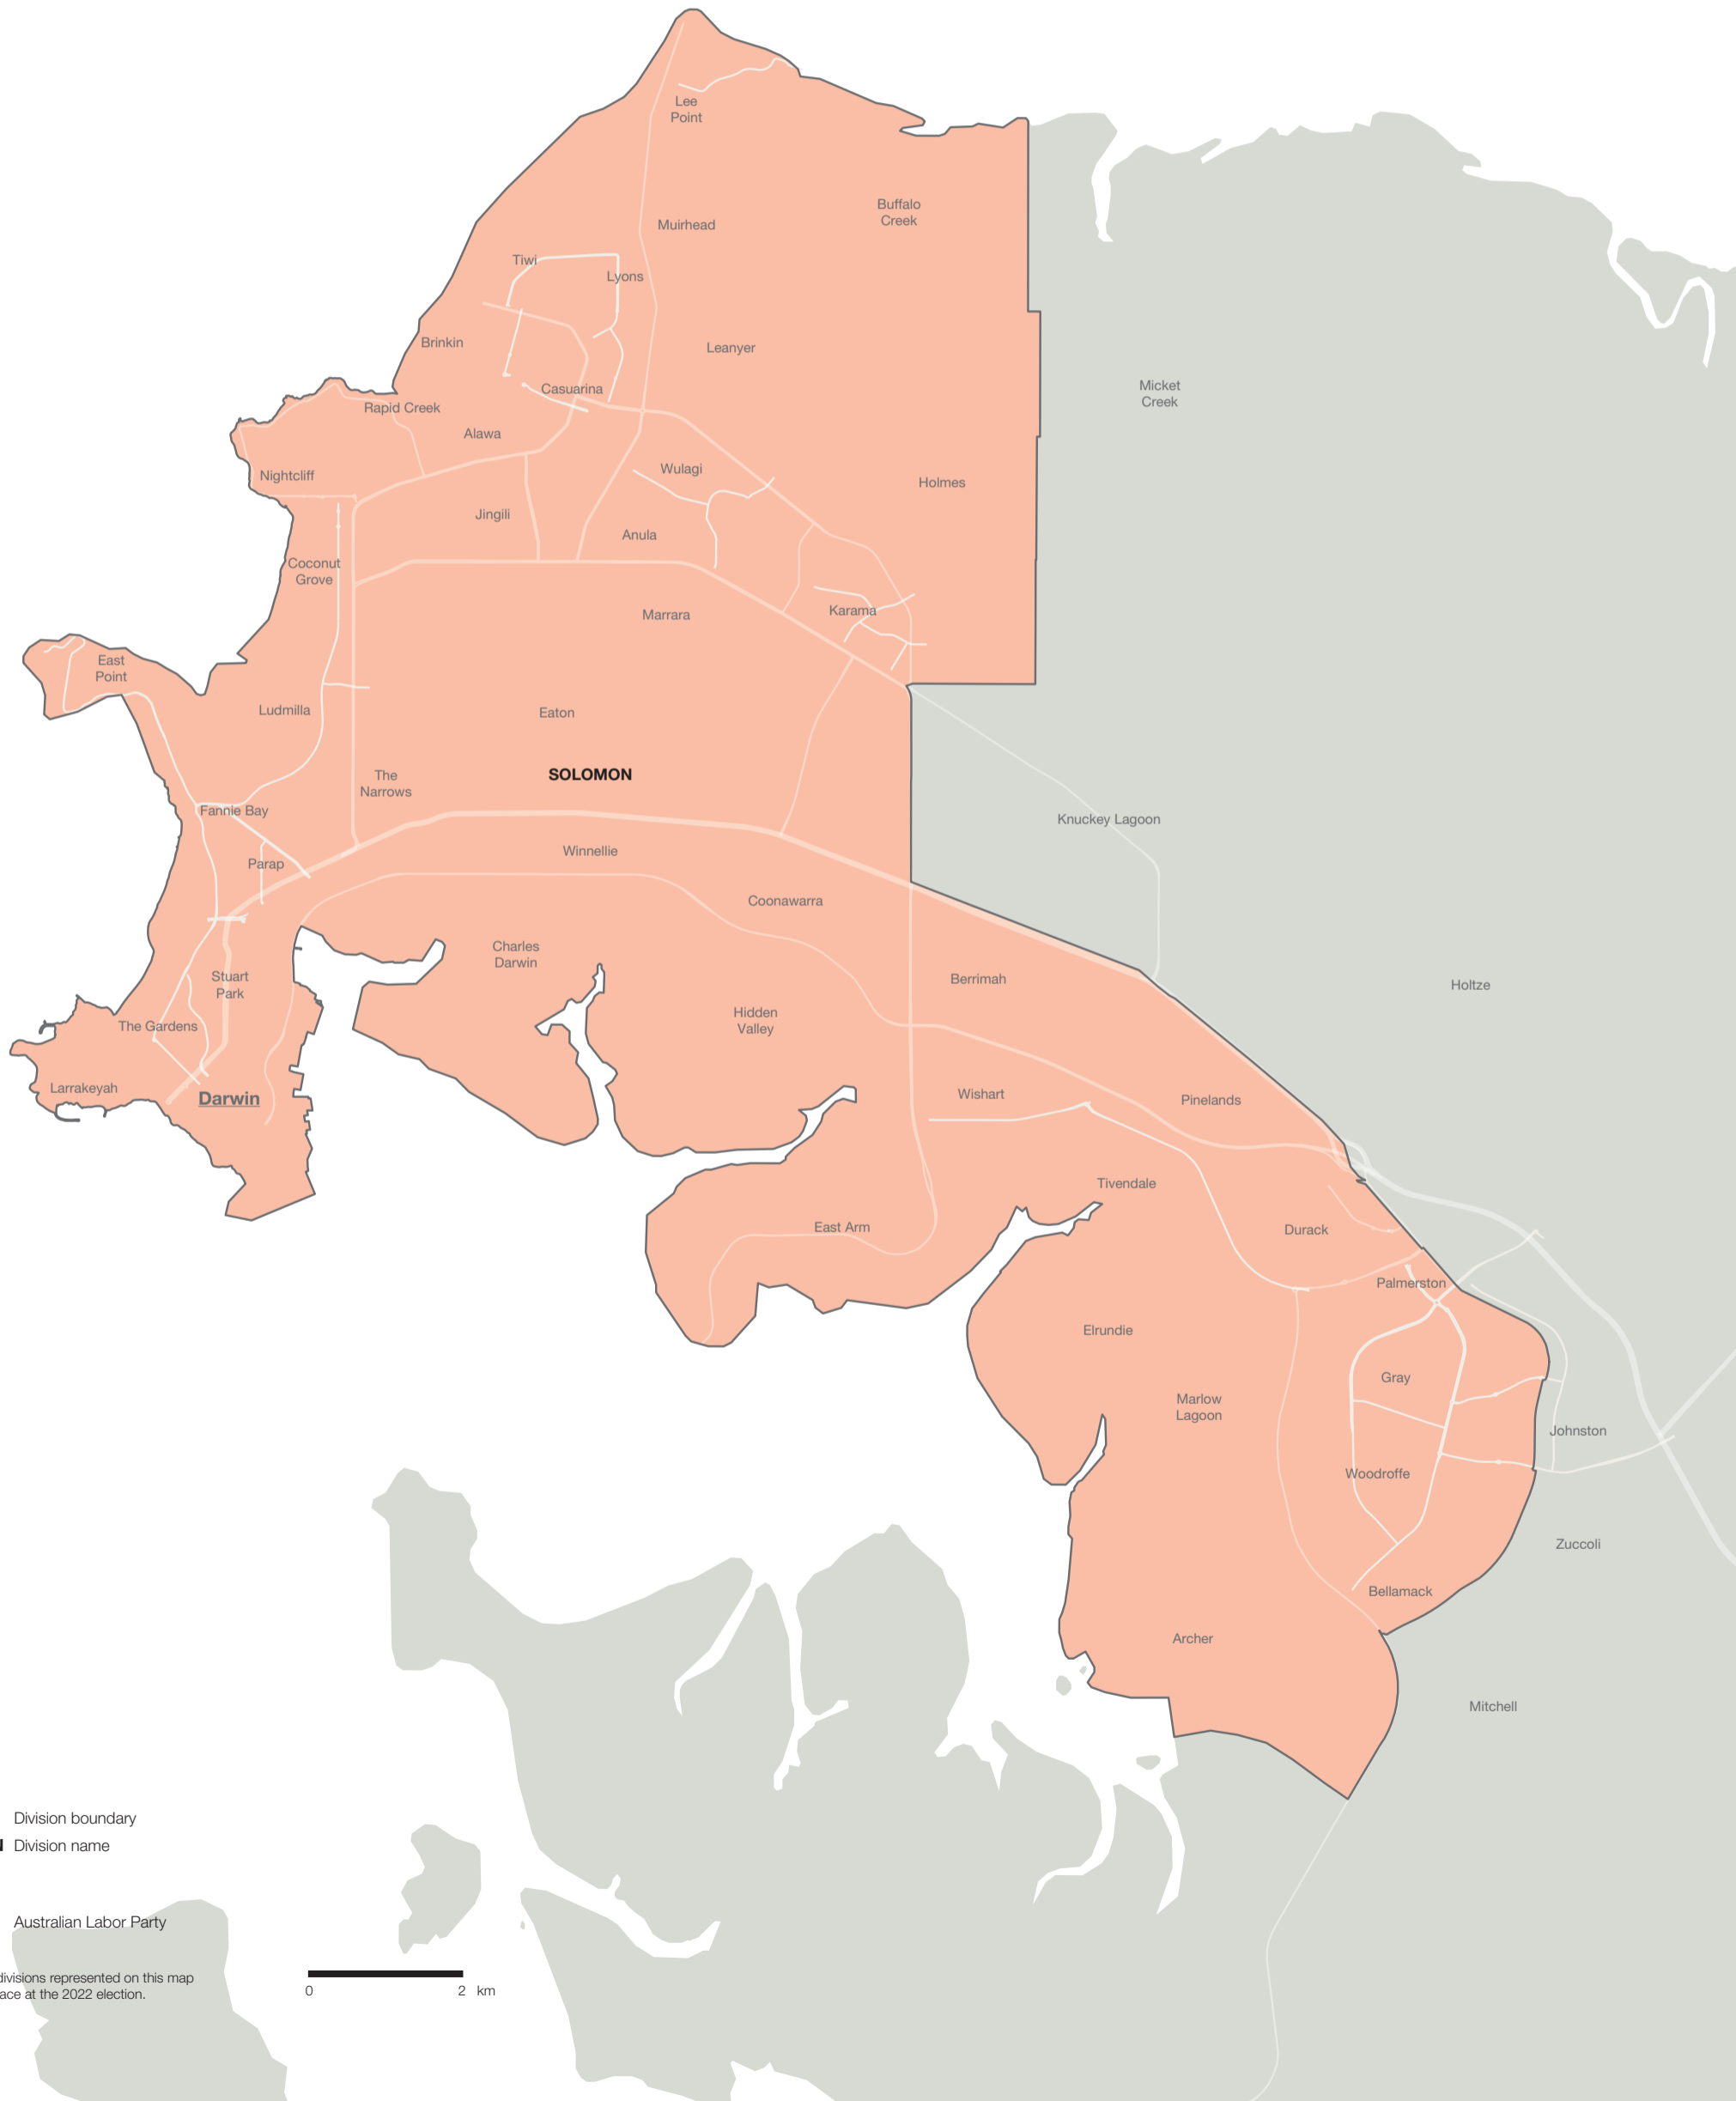

2022 federal election Results Map

NORTHERN TERRITORY

inc. Christmas Island and Cocos (Keeling) Islands

CHRISTMAS ISLAND AND COCOS (KEELING) ISLANDS

Key

— Division boundary

LINGIARI Division name

Party

■ Australian Labor Party

The electoral divisions represented on this map are those in place at the 2022 election.

0 100 km

2022 federal election Results Map

NORTHERN TERRITORY

Darwin Urban

Key
 — Division boundary
SOLOMON Division name
Party
 [Orange Box] Australian Labor Party

The electoral divisions represented on this map are those in place at the 2022 election.