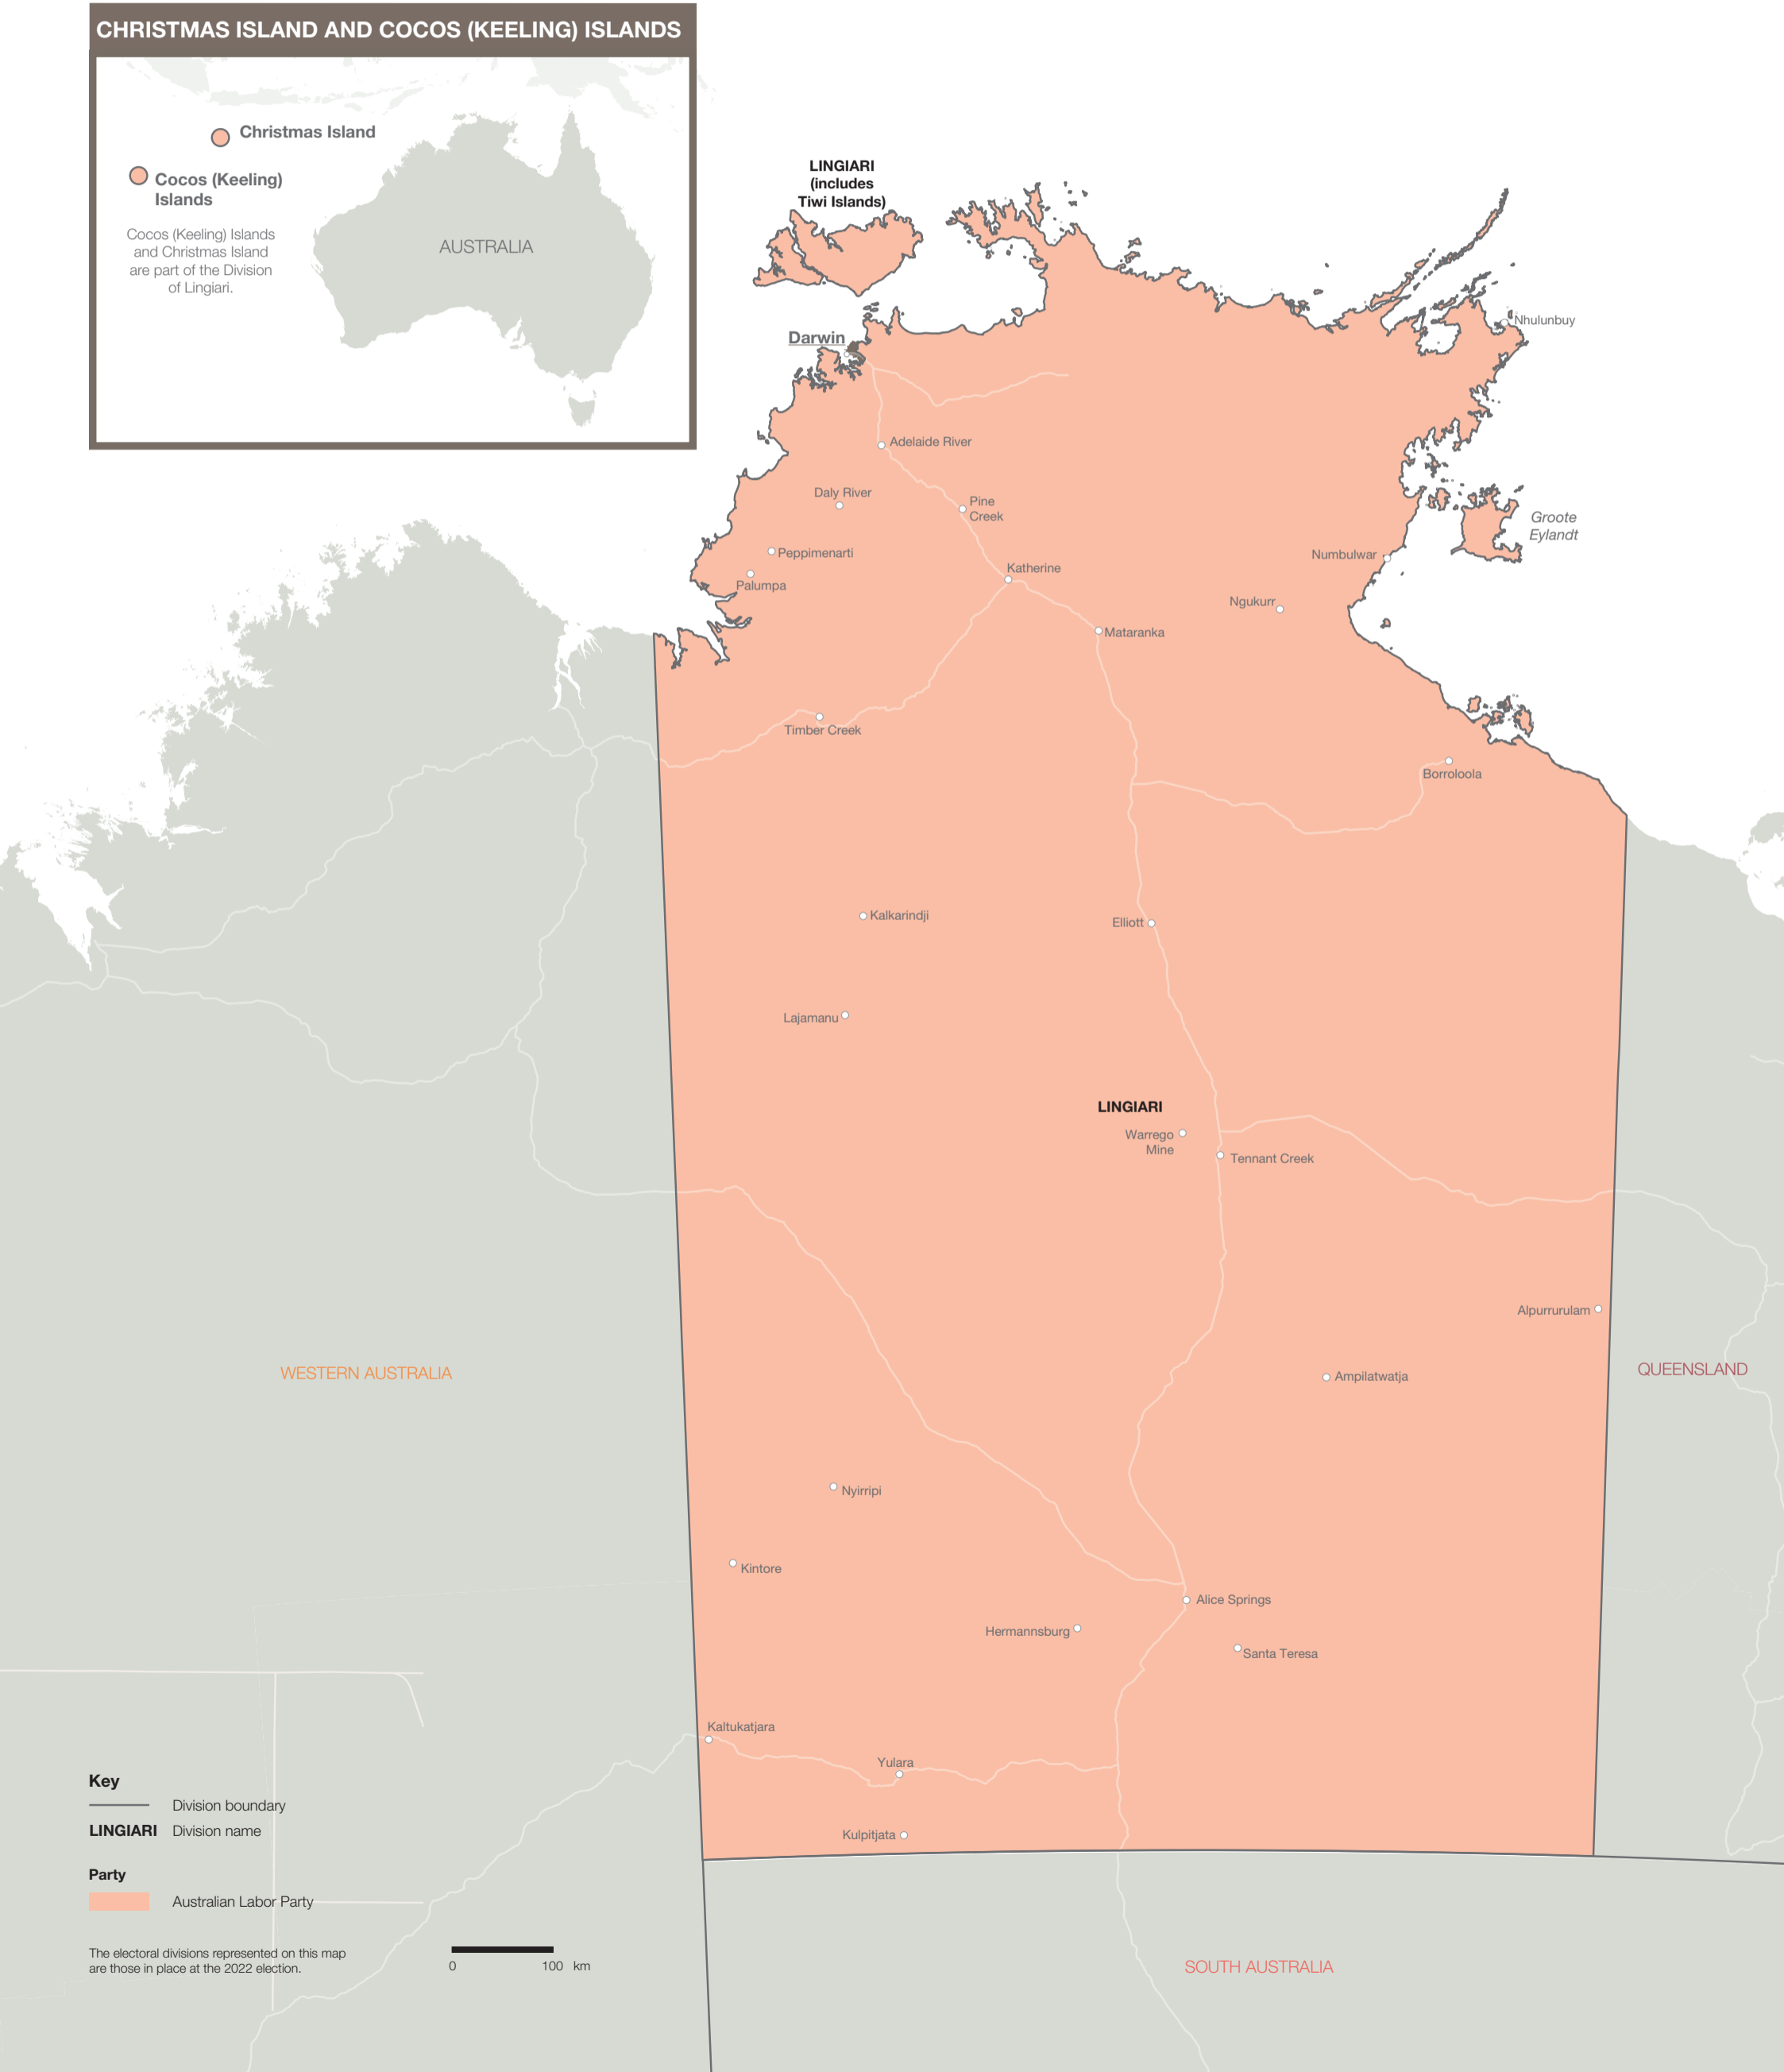

2022 federal election Results Map

NORTHERN TERRITORY

inc. Christmas Island and Cocos (Keeling) Islands

CHRISTMAS ISLAND AND COCOS (KEELING) ISLANDS

Key

— Division boundary

LINGIARI Division name

Party

■ Australian Labor Party

The electoral divisions represented on this map are those in place at the 2022 election.

0 100 km

2022 federal election Results Map

NORTHERN TERRITORY

Darwin Urban

Key
 — Division boundary
SOLOMON Division name
Party
 [Orange Box] Australian Labor Party

The electoral divisions represented on this map are those in place at the 2022 election.