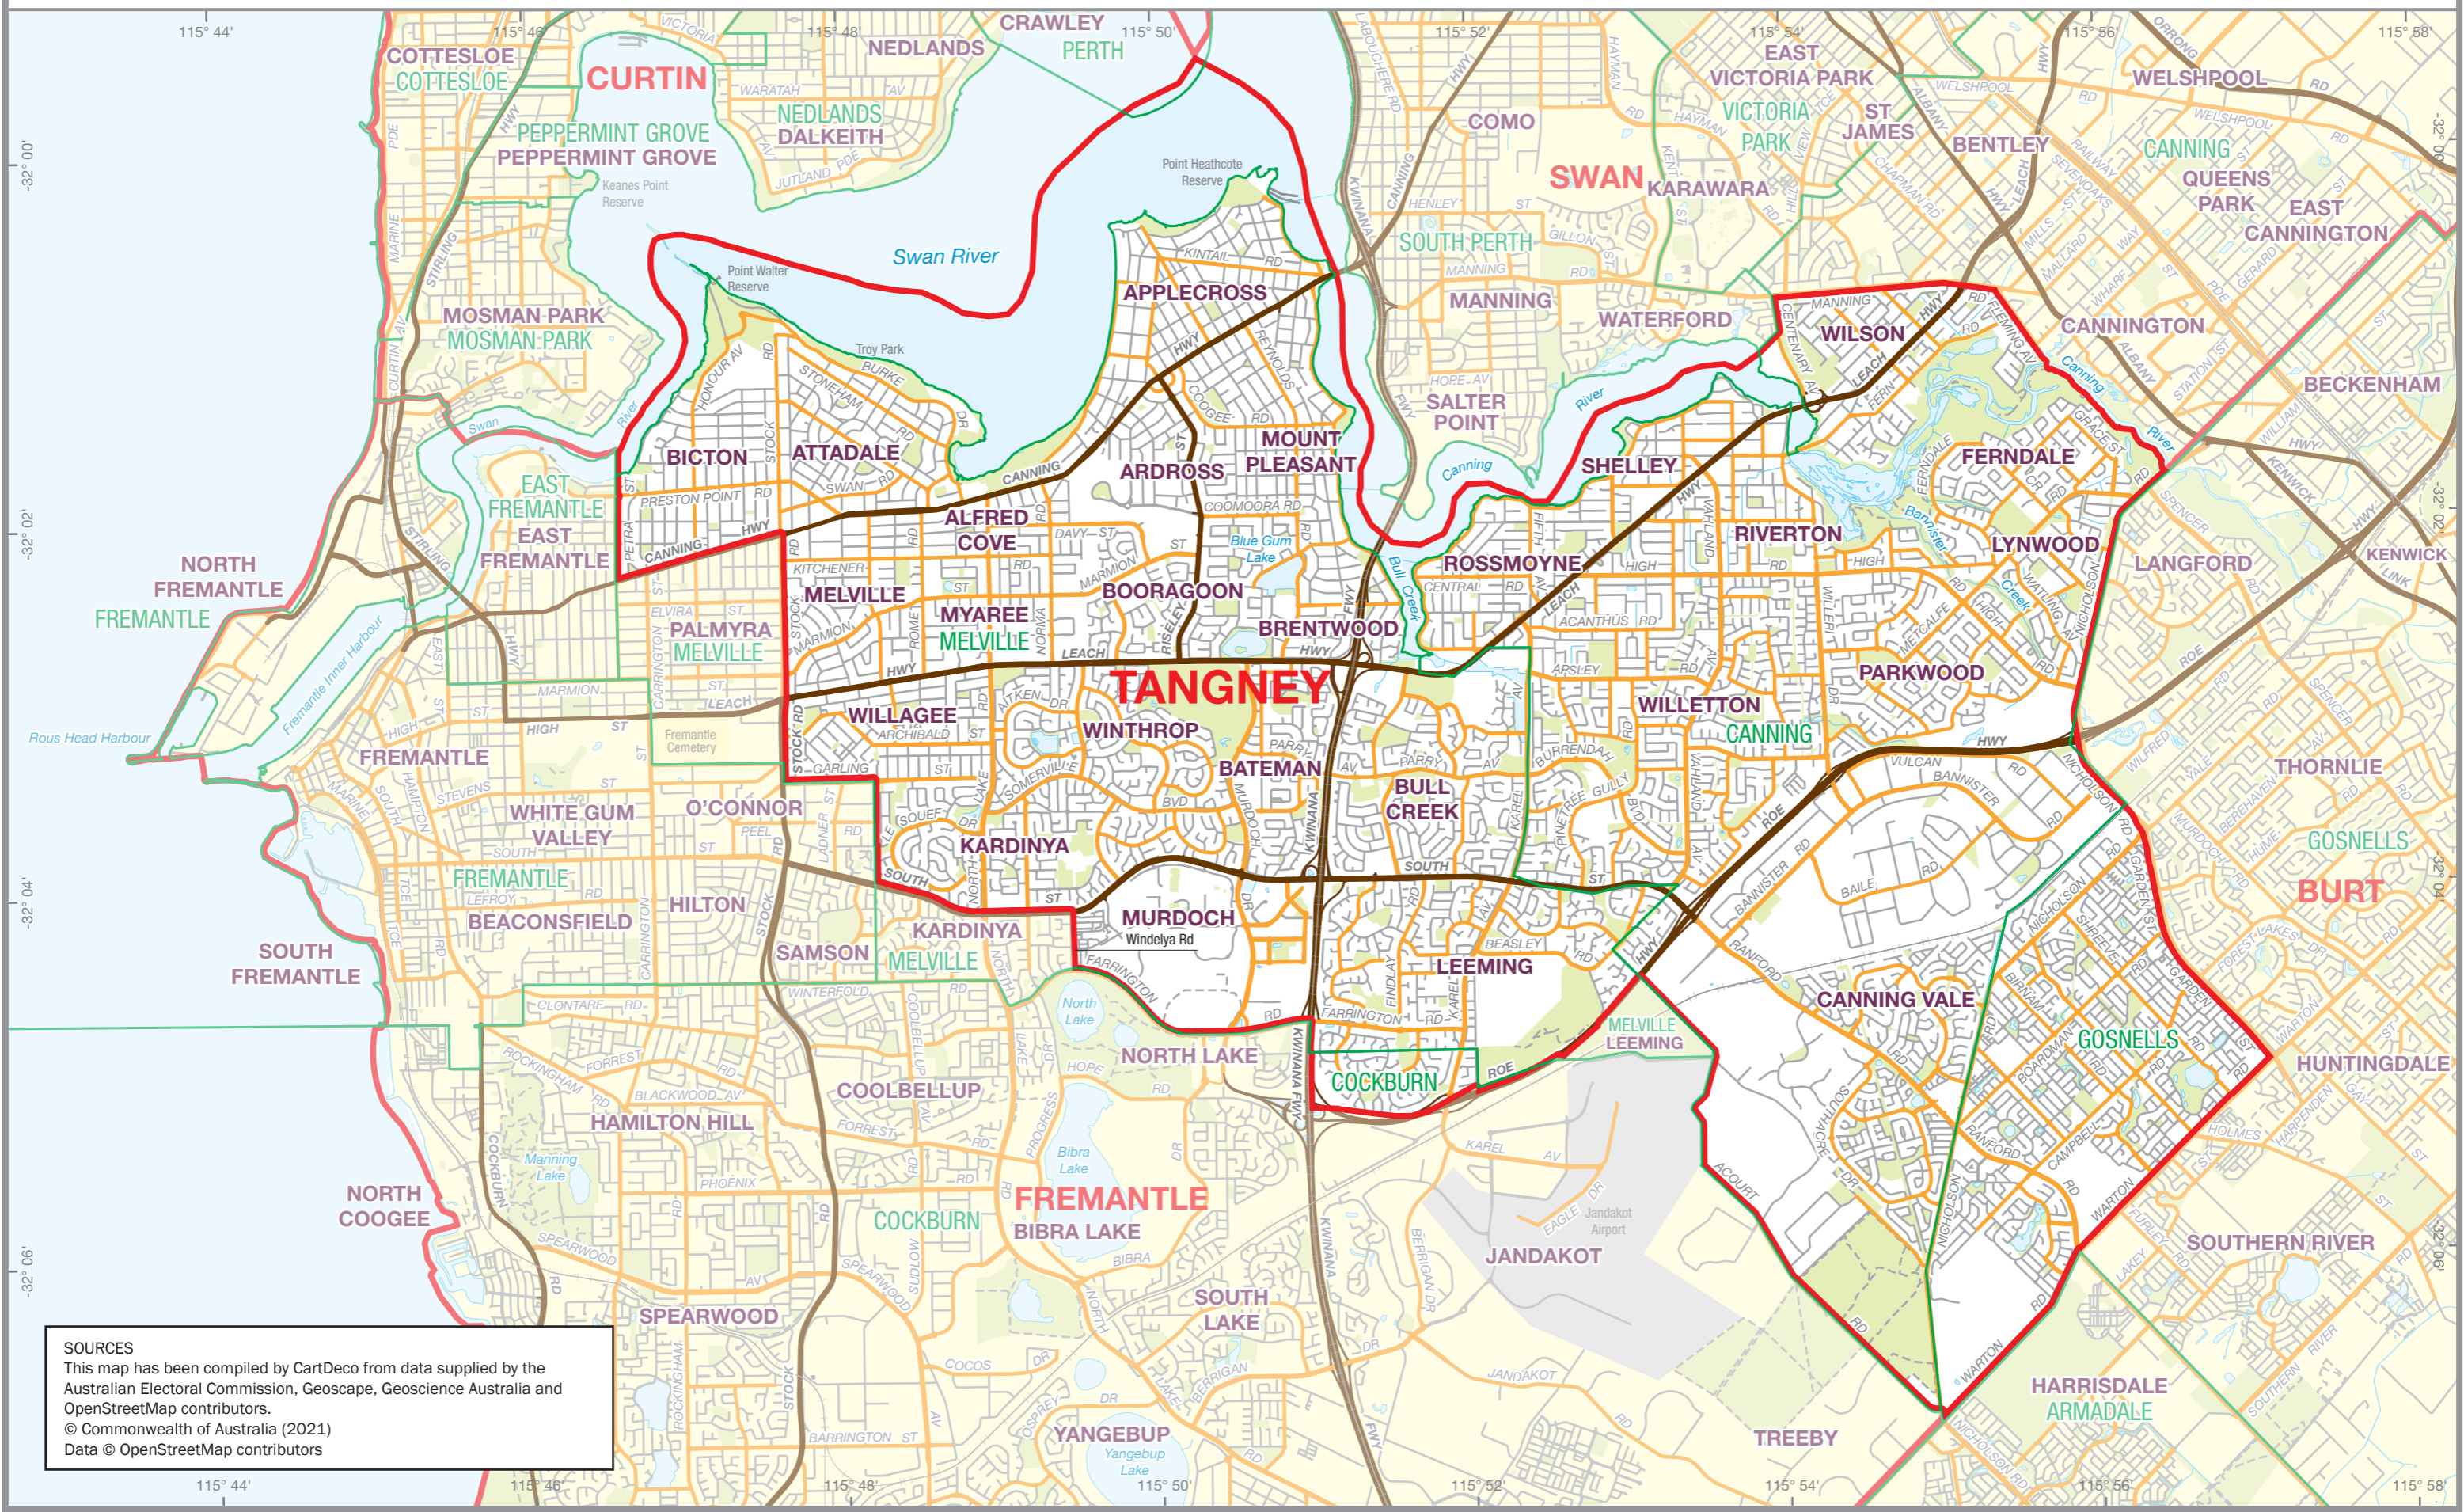

August 2021
**MAP OF THE COMMONWEALTH
 ELECTORAL DIVISION OF
 TANGNEY**

Name and Boundary of
 Electoral Division
 Names and Boundaries of
 adjoining Electoral Divisions
 Names and Boundaries of
 Local Government Areas (2021)

TANGNEY
BURT
MELVILLE

SOURCES
 This map has been compiled by CartDeco from data supplied by the Australian Electoral Commission, Geoscape, Geoscience Australia and OpenStreetMap contributors.
 © Commonwealth of Australia (2021)
 Data © OpenStreetMap contributors