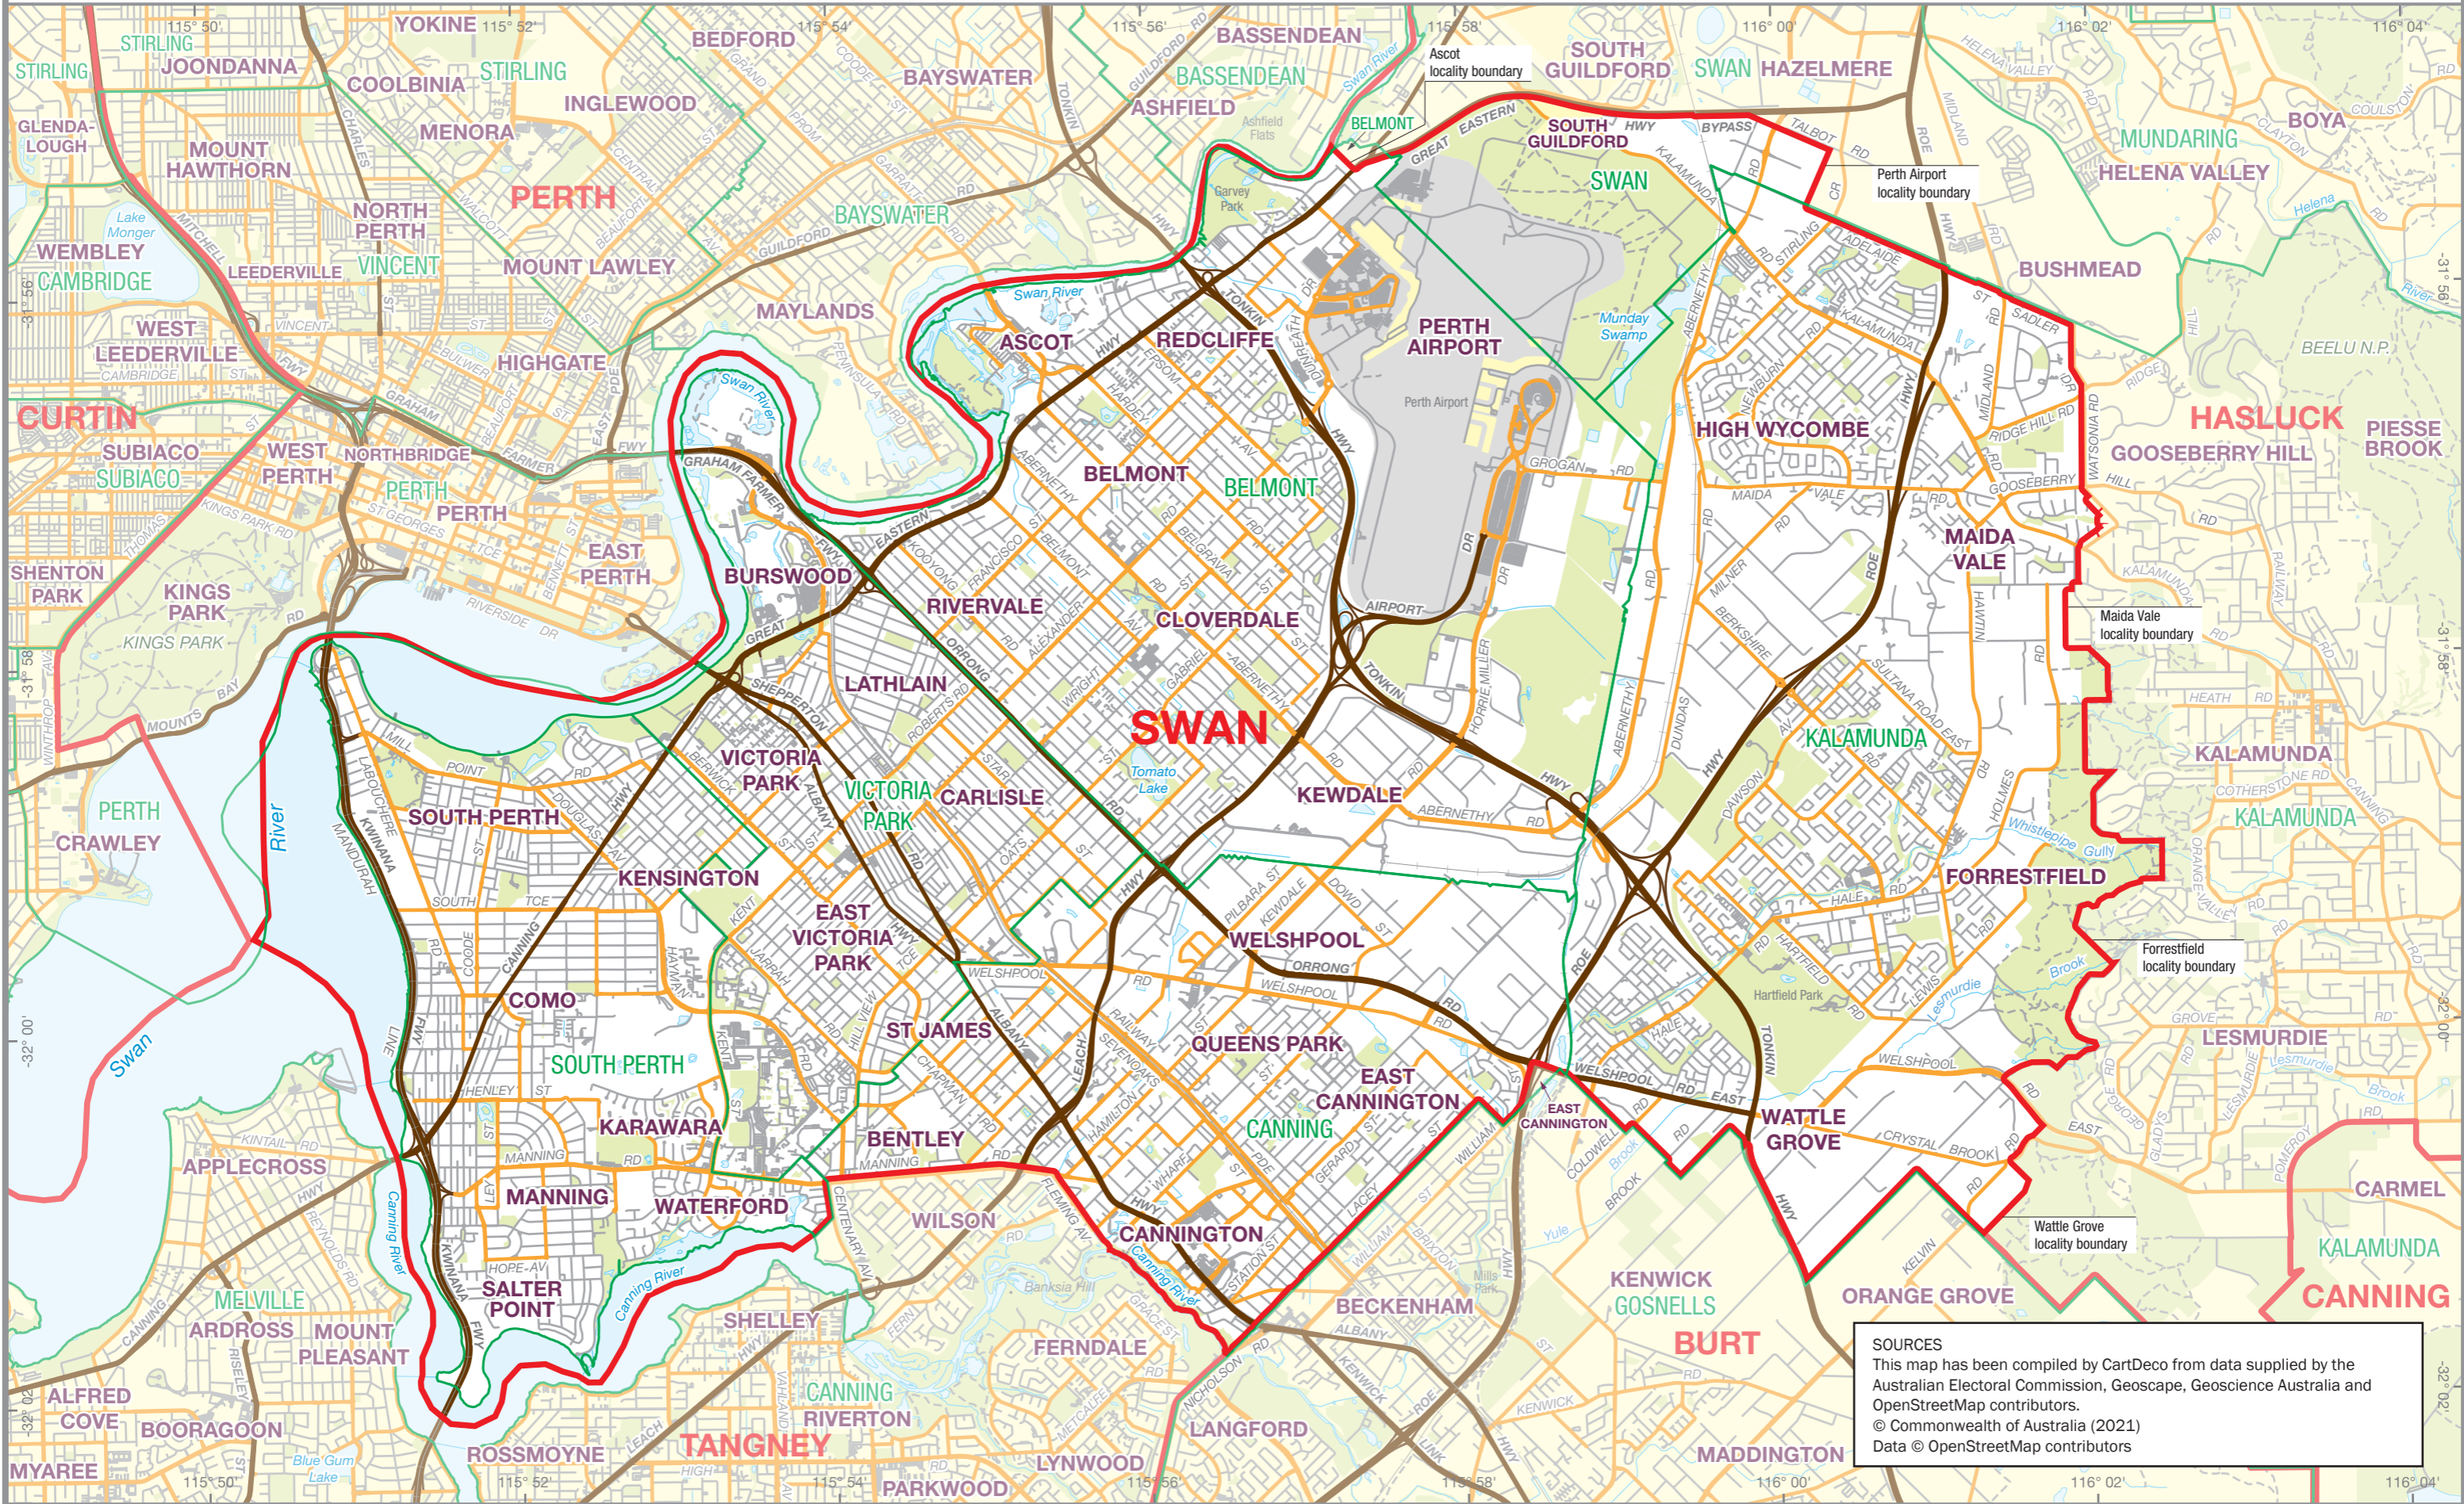

August 2021
**MAP OF THE COMMONWEALTH
 ELECTORAL DIVISION OF
 SWAN**

Name and Boundary of
 Electoral Division
 Names and Boundaries of
 adjoining Electoral Divisions
 Names and Boundaries of
 Local Government Areas (2021)

SOURCES
 This map has been compiled by CartDeco from data supplied by the Australian Electoral Commission, Geoscape, Geoscience Australia and OpenStreetMap contributors.
 © Commonwealth of Australia (2021)
 Data © OpenStreetMap contributors