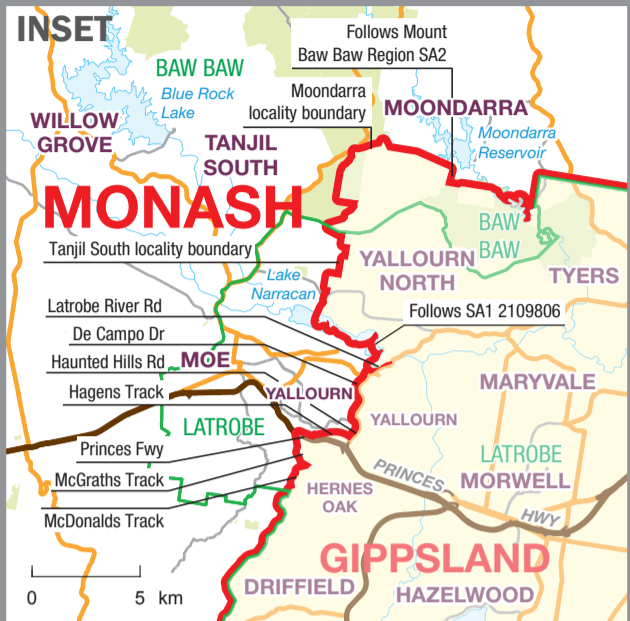

July 2021
**MAP OF THE COMMONWEALTH
 ELECTORAL DIVISION OF
 MONASH**

Name and Boundary of
 Electoral Division
 Names and Boundaries of
 adjoining Electoral Divisions
 Names and Boundaries of
 Local Government Areas (2021)

MONASH
INDI
BAW BAW

SOURCES
 This map has been compiled by CartDeco from data supplied by the Australian Electoral Commission, Department of Environment, Land, Water and Planning, Geoscape and Geoscience Australia.
 © Commonwealth of Australia (2021)
 © State of Victoria (2021)