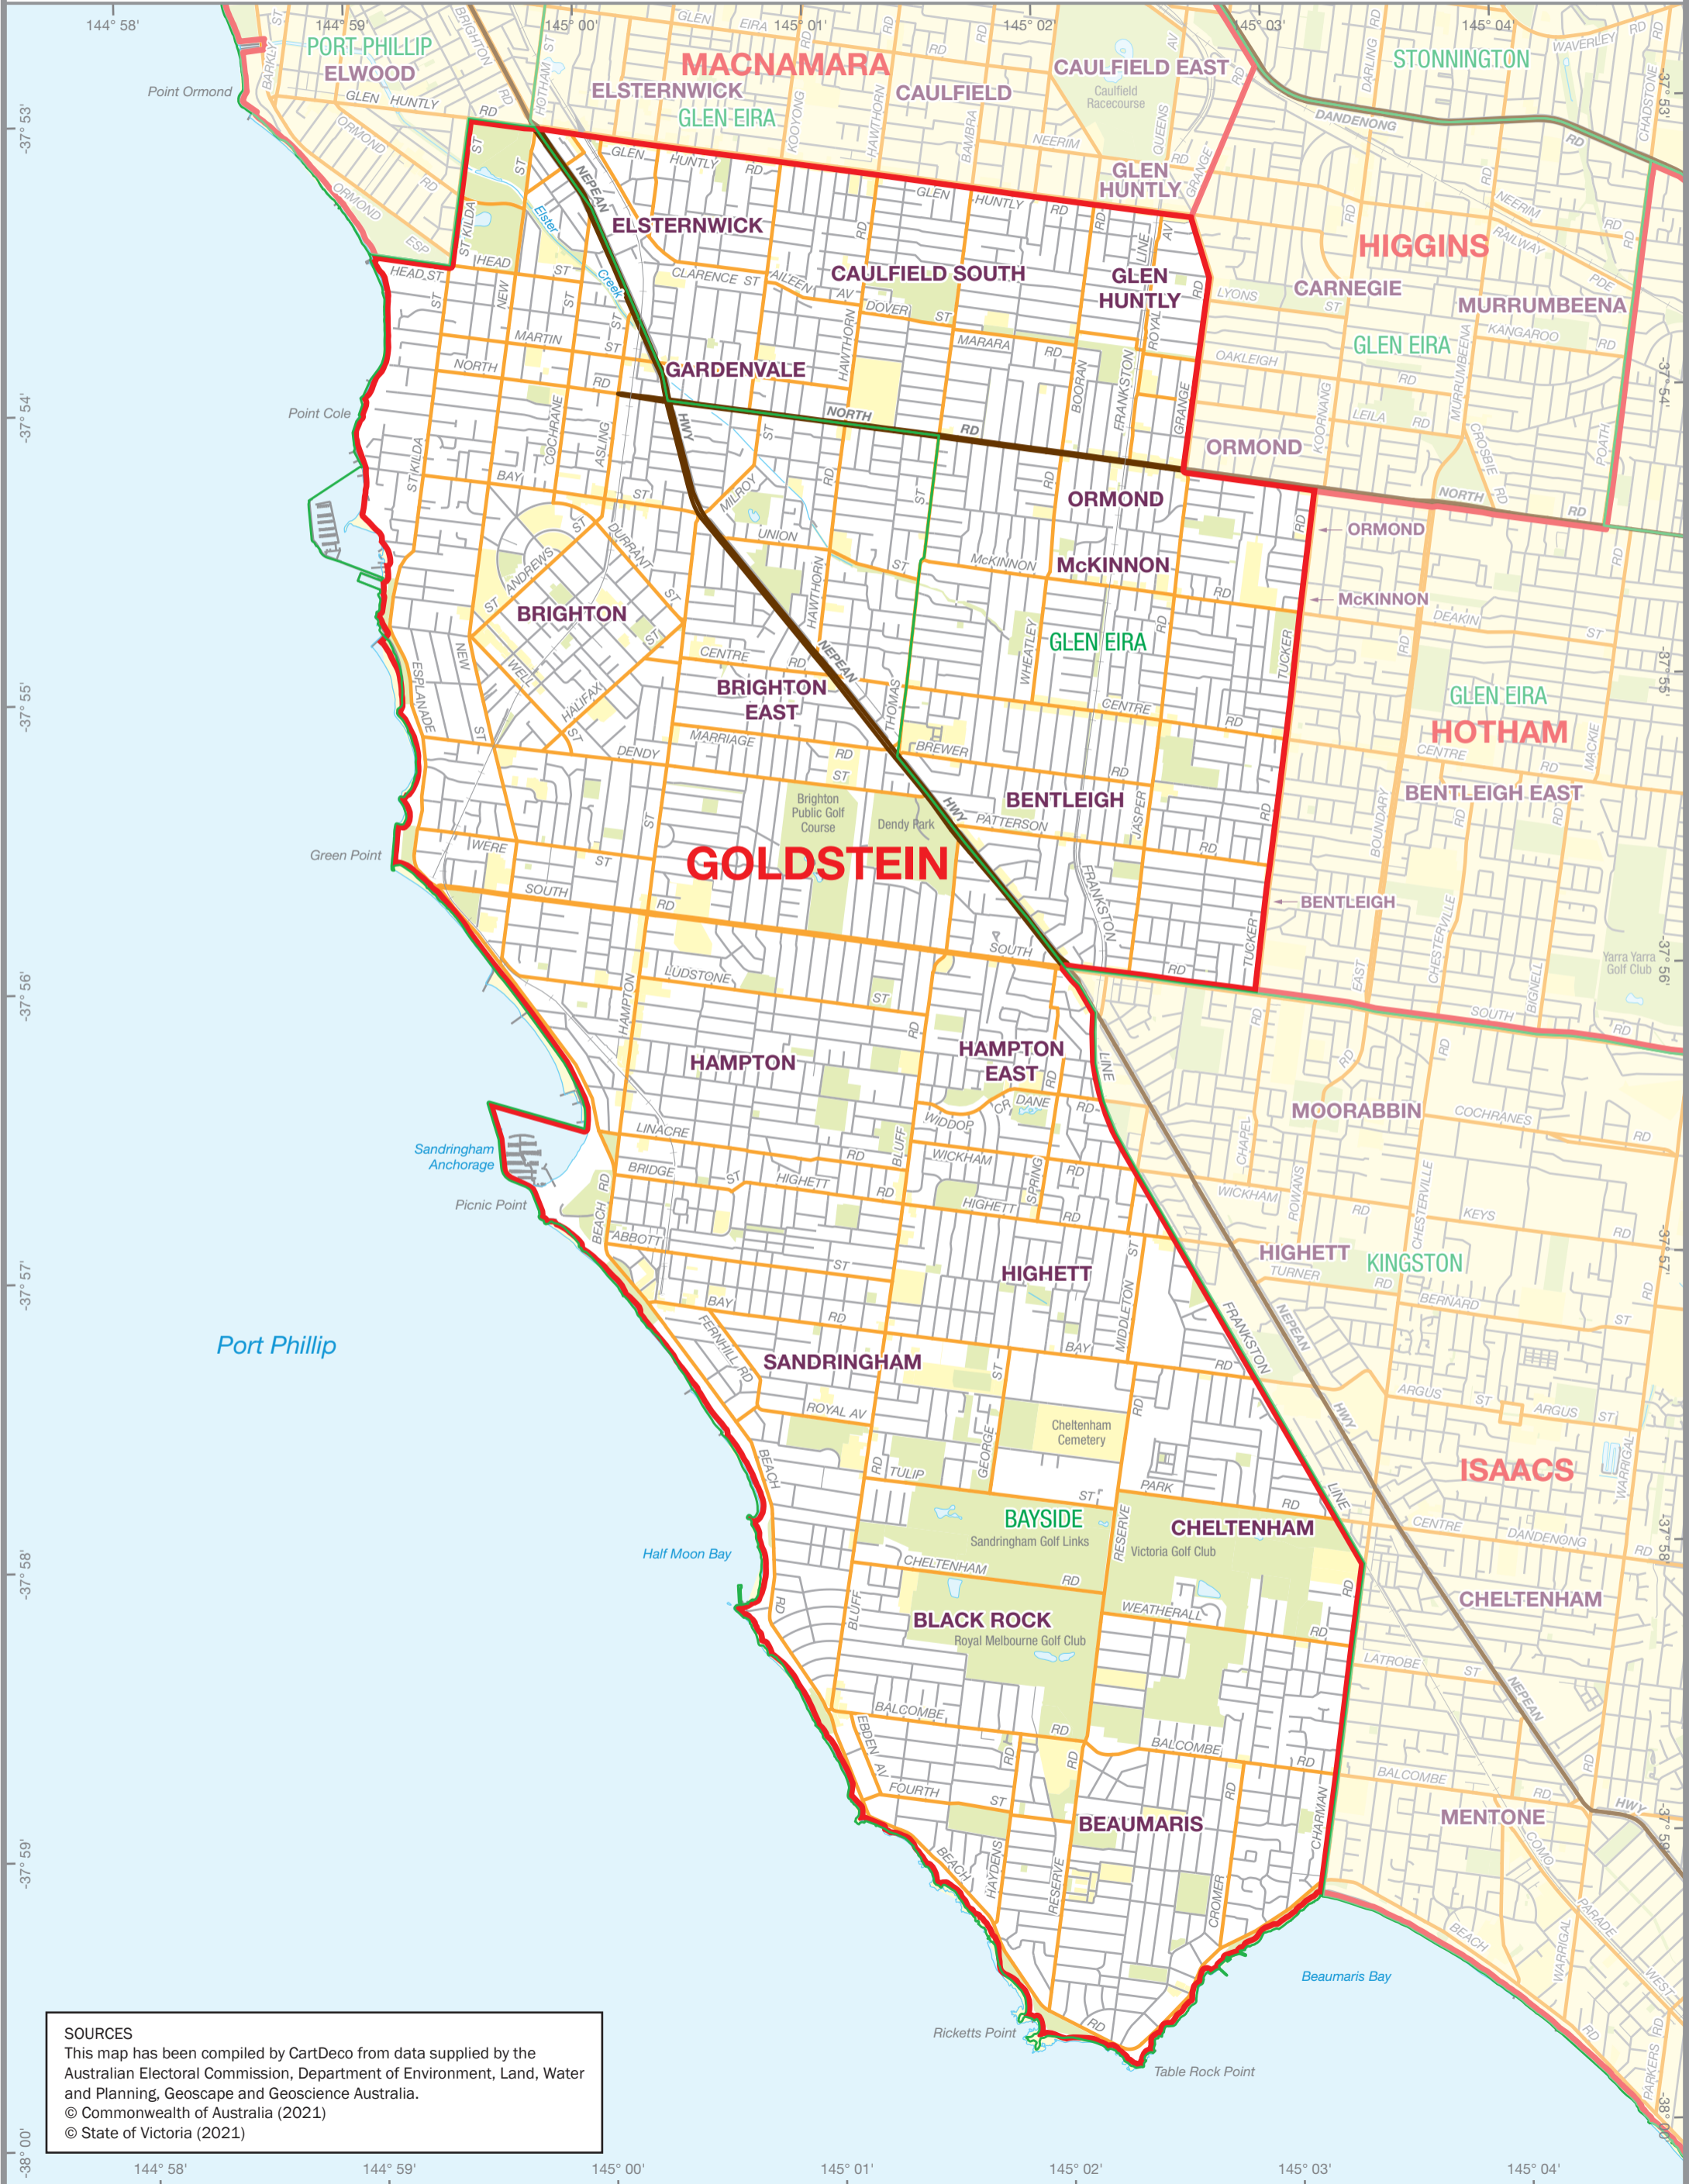

July 2021
**MAP OF THE COMMONWEALTH
 ELECTORAL DIVISION OF
 GOLDSTEIN**

Name and Boundary of
 Electoral Division
 Names and Boundaries of
 adjoining Electoral Divisions
 Names and Boundaries of
 Local Government Areas (2021)

GOLDSTEIN
HIGGINS
BAYSIDE

SOURCES
 This map has been compiled by CartDeco from data supplied by the Australian Electoral Commission, Department of Environment, Land, Water and Planning, Geoscape and Geoscience Australia.
 © Commonwealth of Australia (2021)
 © State of Victoria (2021)