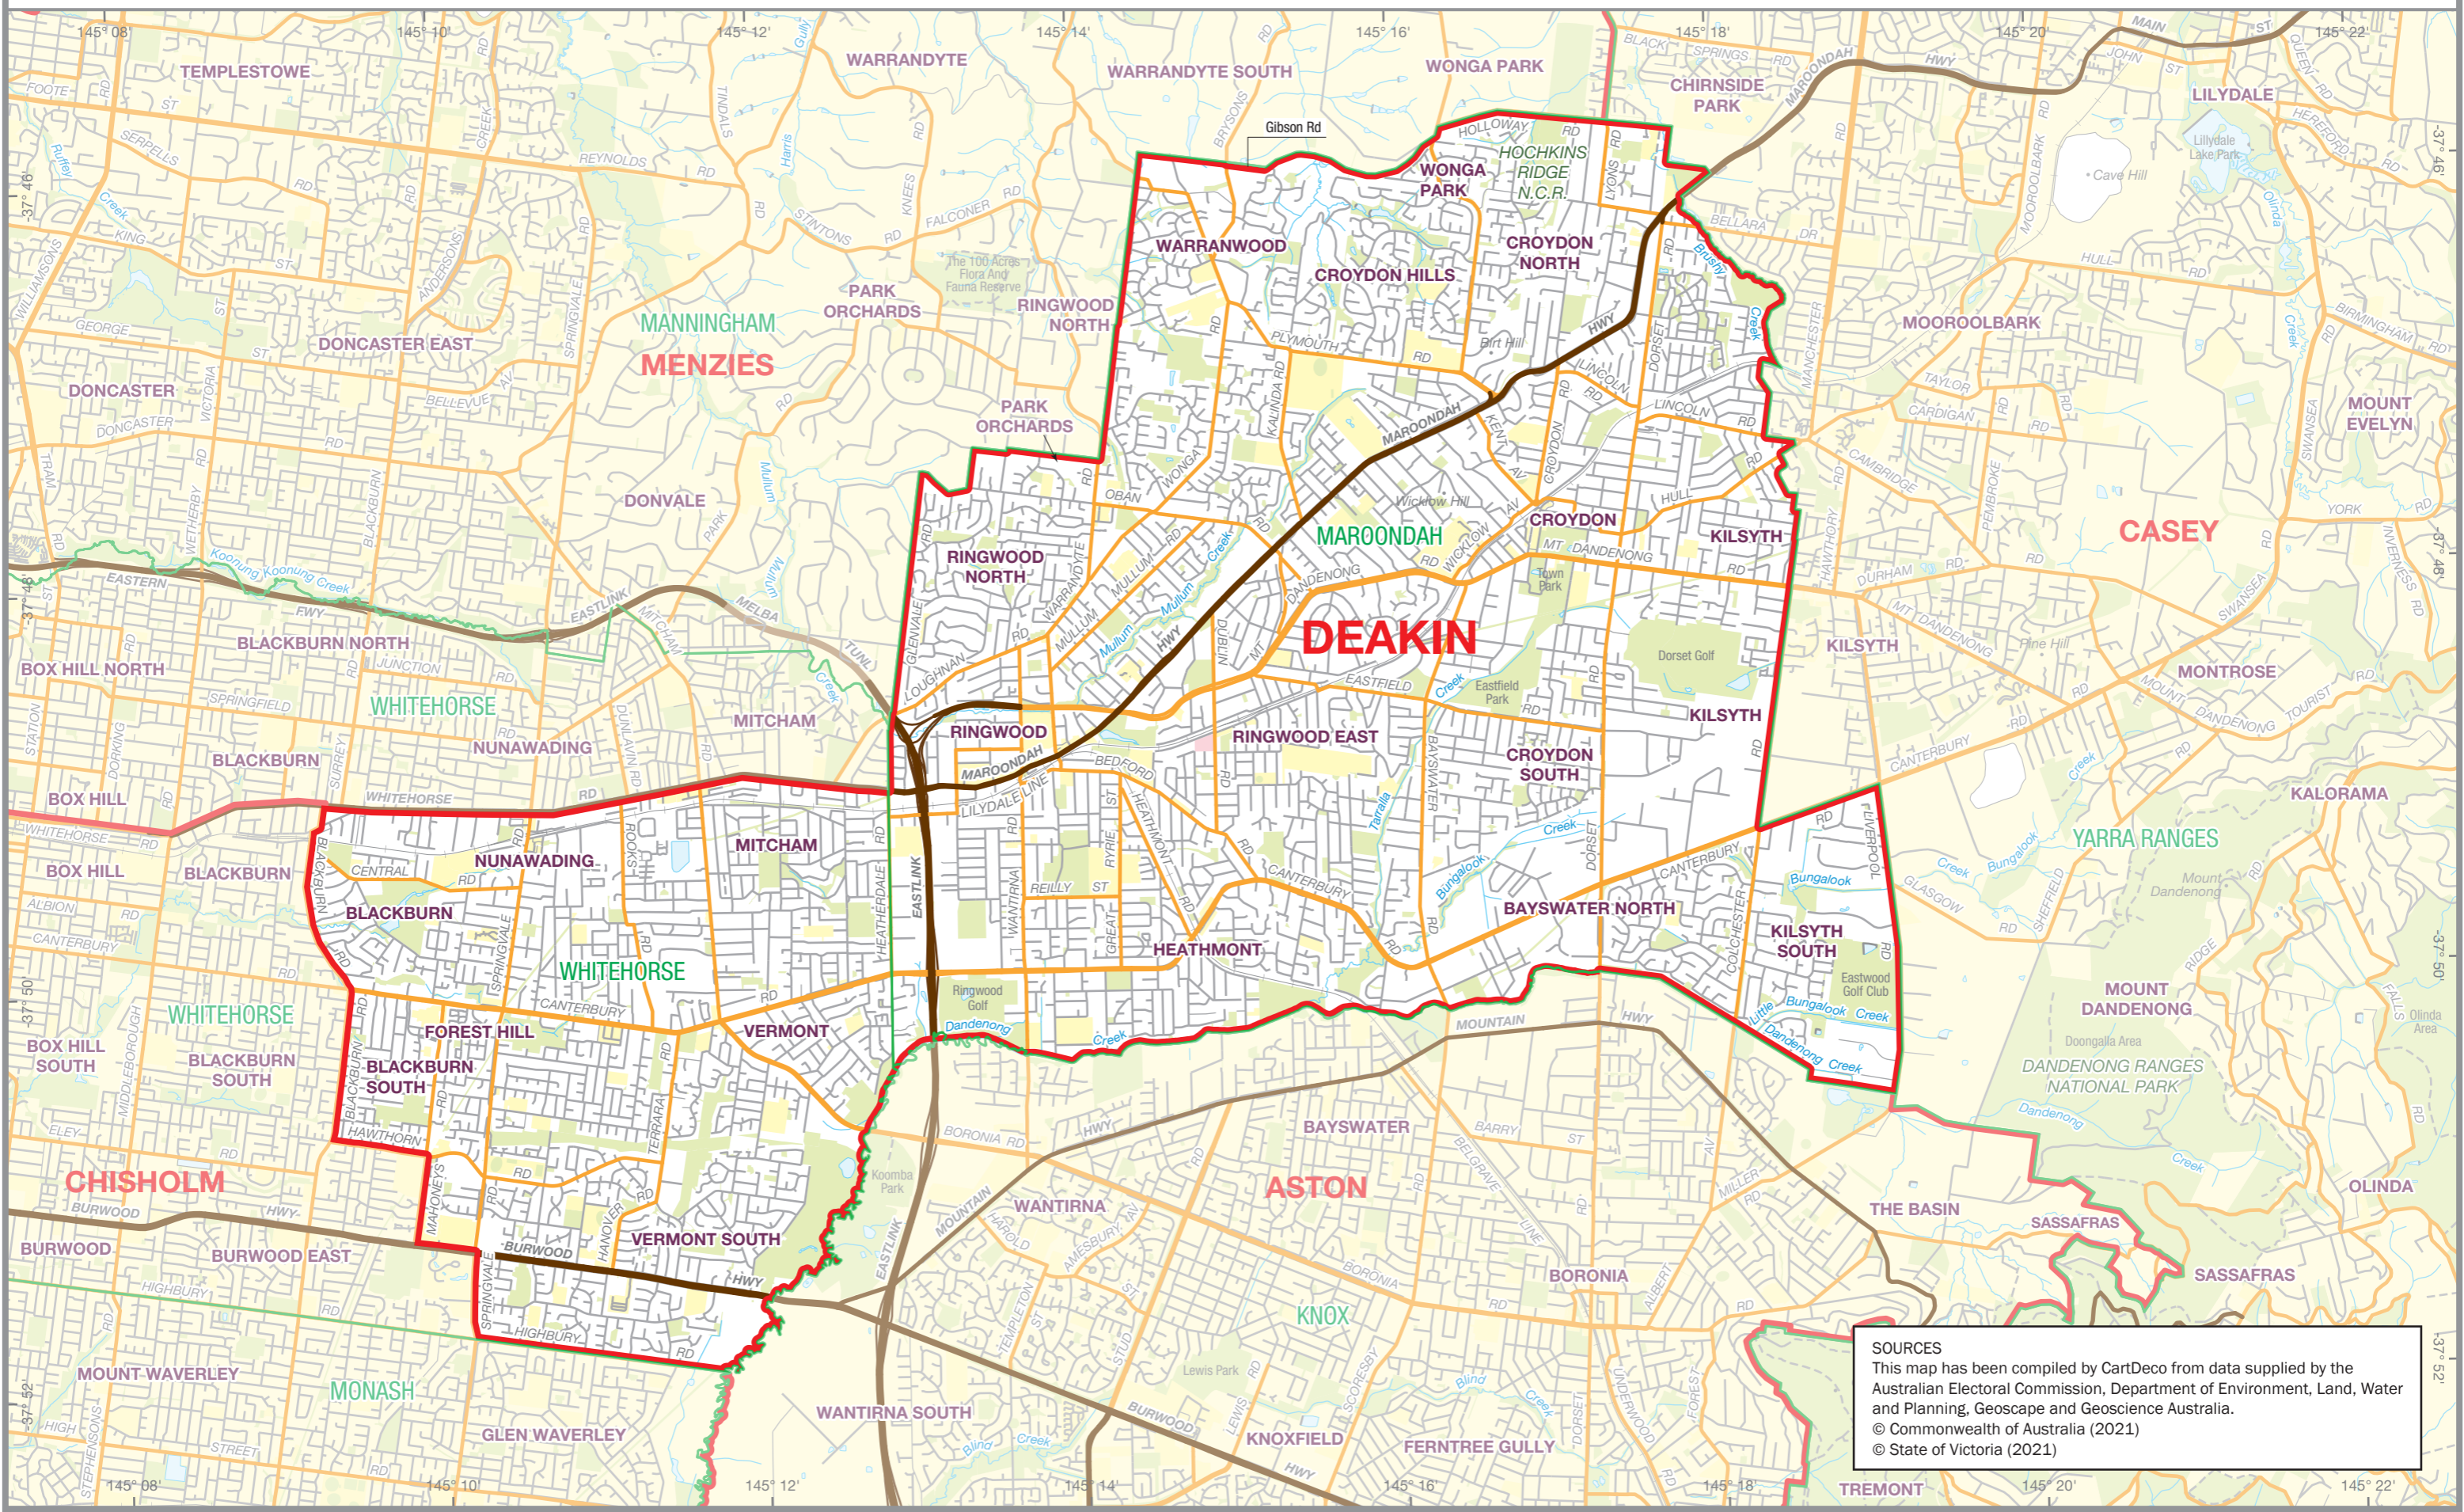

July 2021
**MAP OF THE COMMONWEALTH
 ELECTORAL DIVISION OF
 DEAKIN**

Name and Boundary of
 Electoral Division
 Names and Boundaries of
 adjoining Electoral Divisions
 Names and Boundaries of
 Local Government Areas (2021)

DEAKIN
CASEY
WHITEHORSE

SOURCES
 This map has been compiled by CartDeco from data supplied by the Australian Electoral Commission, Department of Environment, Land, Water and Planning, Geoscape and Geoscience Australia.
 © Commonwealth of Australia (2021)
 © State of Victoria (2021)