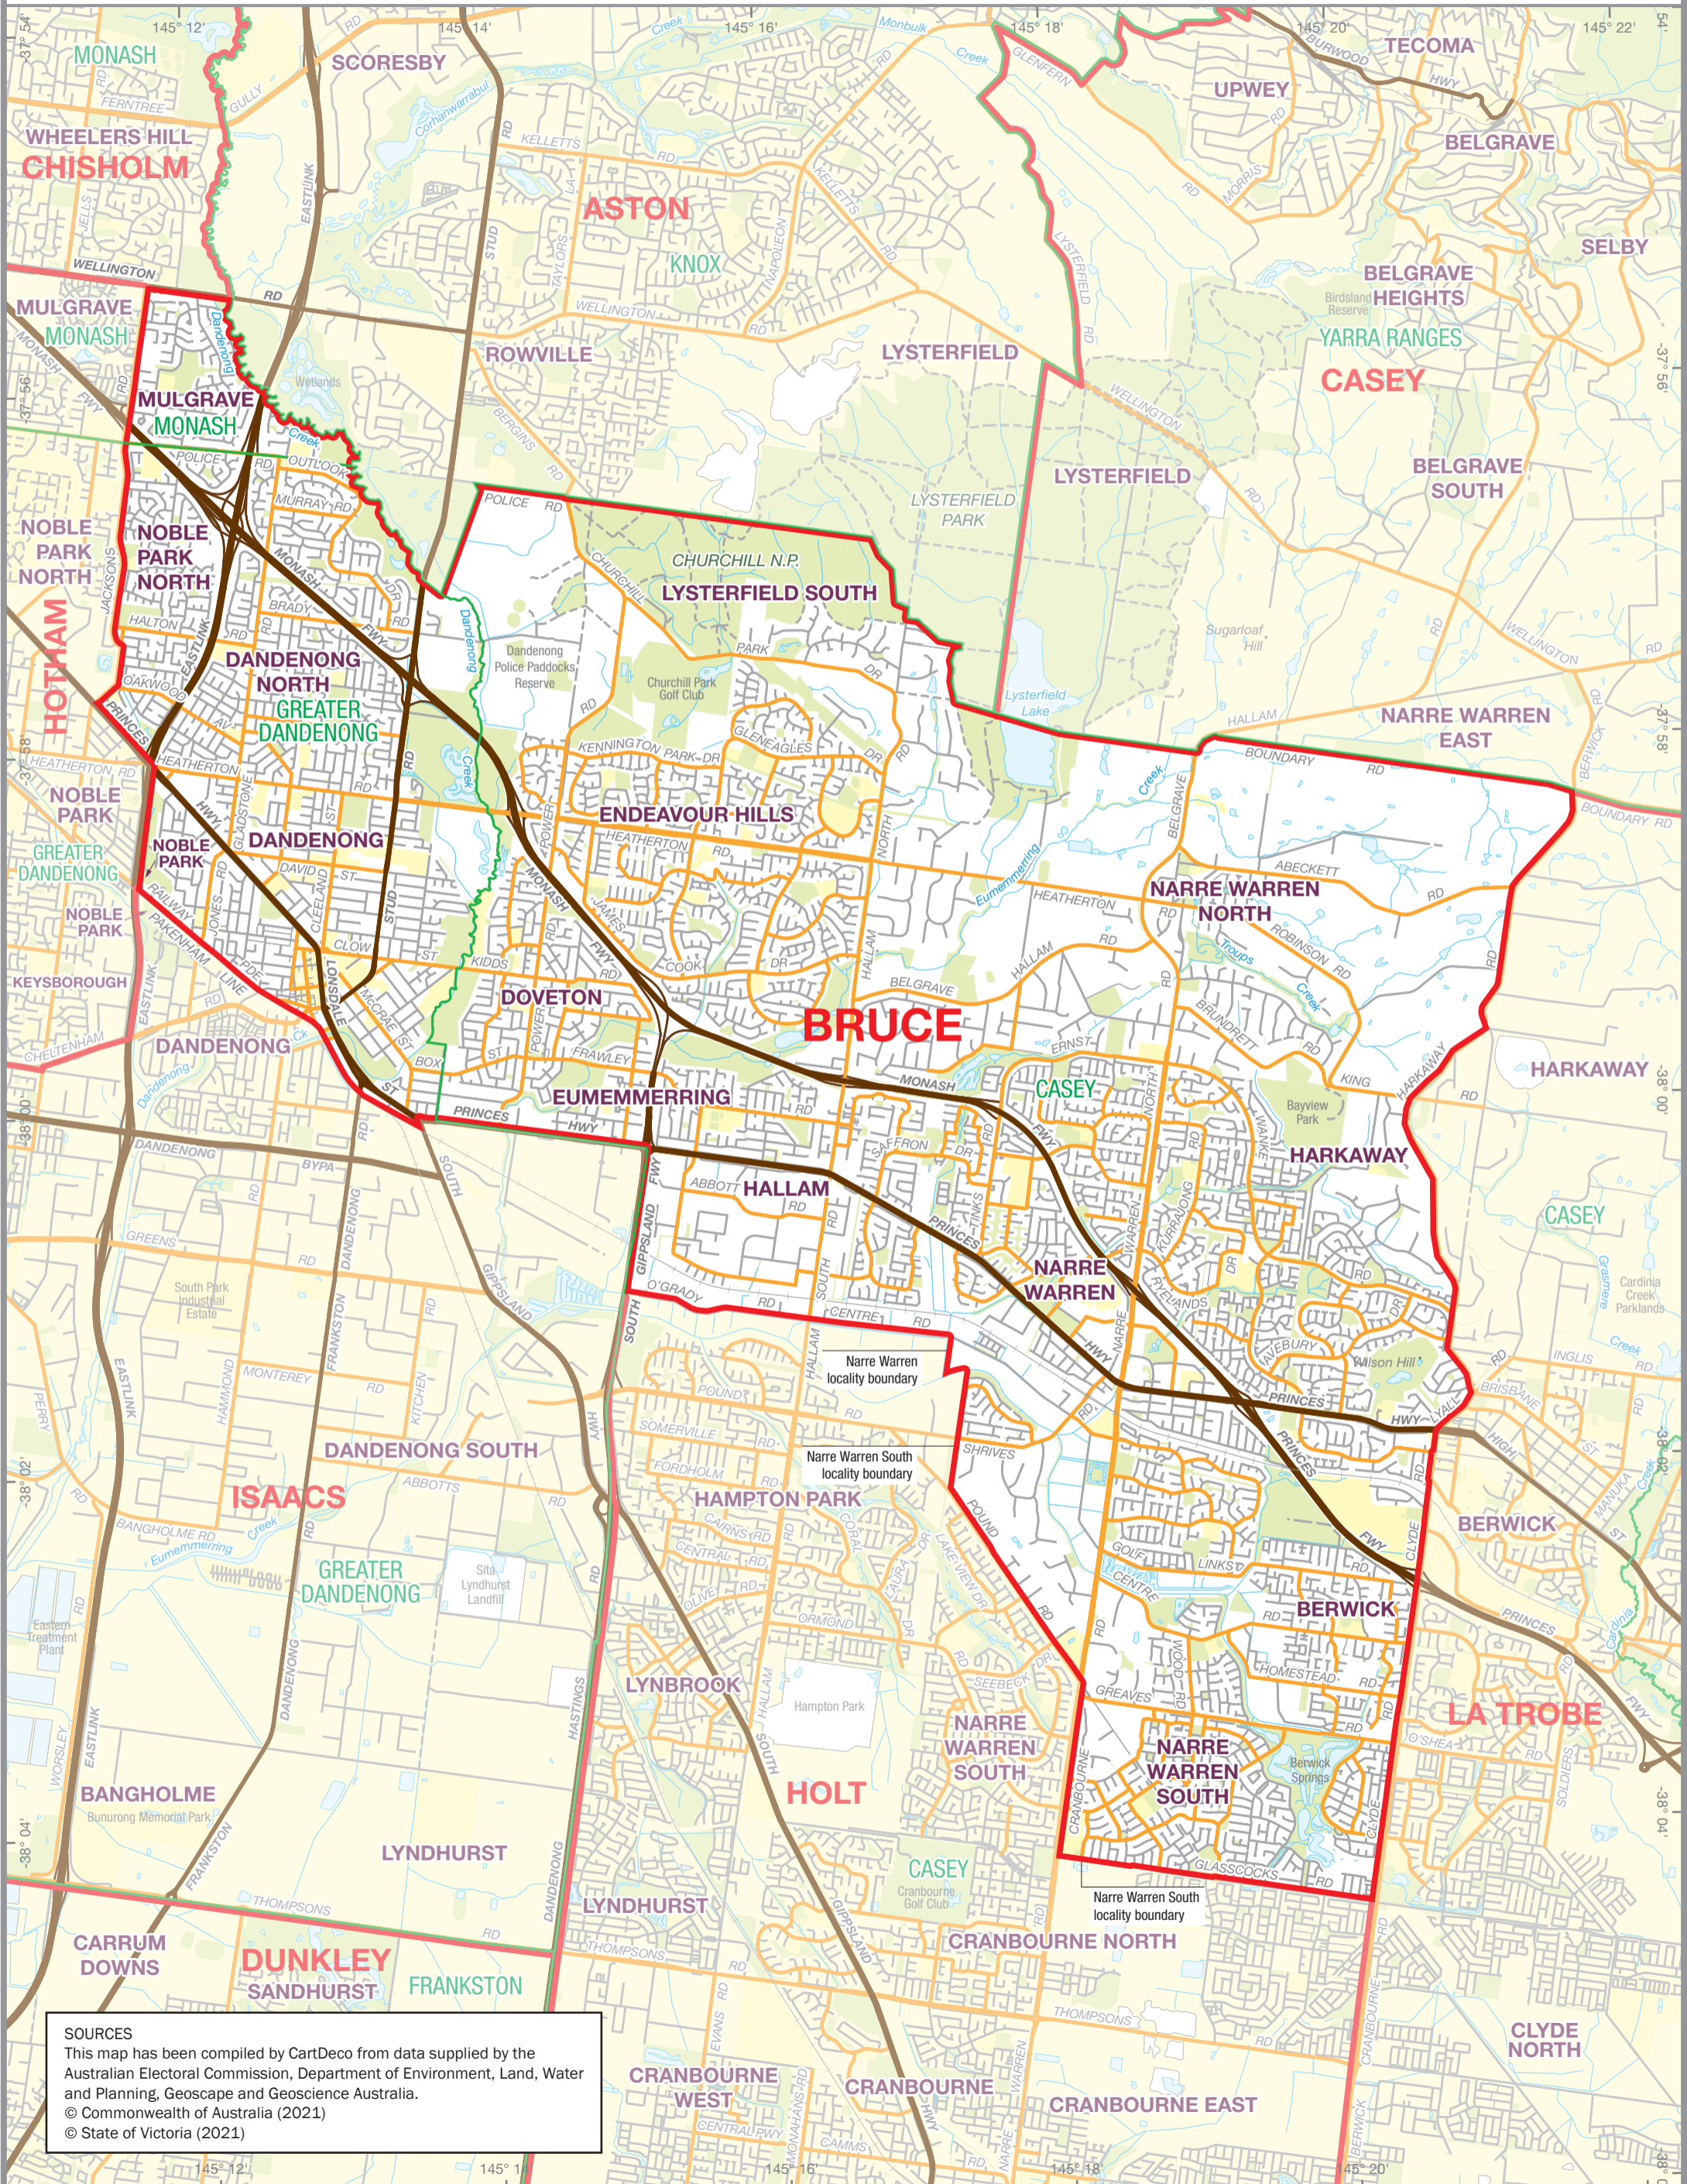

July 2021
**MAP OF THE COMMONWEALTH
 ELECTORAL DIVISION OF
 BRUCE**

Name and Boundary of
 Electoral Division
 Names and Boundaries of
 adjoining Electoral Divisions
 Names and Boundaries of
 Local Government Areas (2021)

BRUCE
ISAACS
CASEY

SOURCES
 This map has been compiled by CartDeco from data supplied by the Australian Electoral Commission, Department of Environment, Land, Water and Planning, Geoscape and Geoscience Australia.
 © Commonwealth of Australia (2021)
 © State of Victoria (2021)