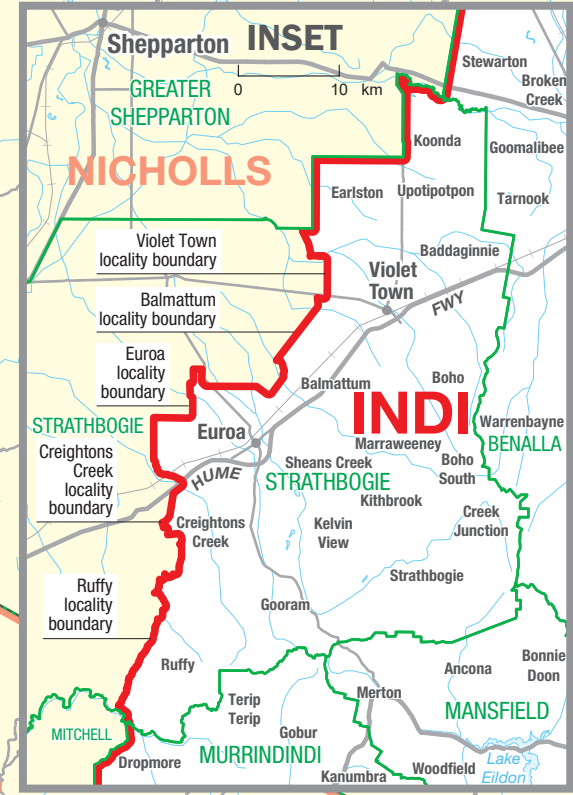

July 2021
**MAP OF COMMONWEALTH
 ELECTORAL DIVISION OF
 INDI**

0 40 km

Name and boundary of Electoral Division	
Names and boundaries of adjoining Electoral Divisions	
Names and boundaries of Local Government Areas (2021)	

This map has been compiled by CartDeco from data supplied by the Australian Electoral Commission, Department of Environment, Land, Water and Planning, Geoscape and Geoscience Australia.