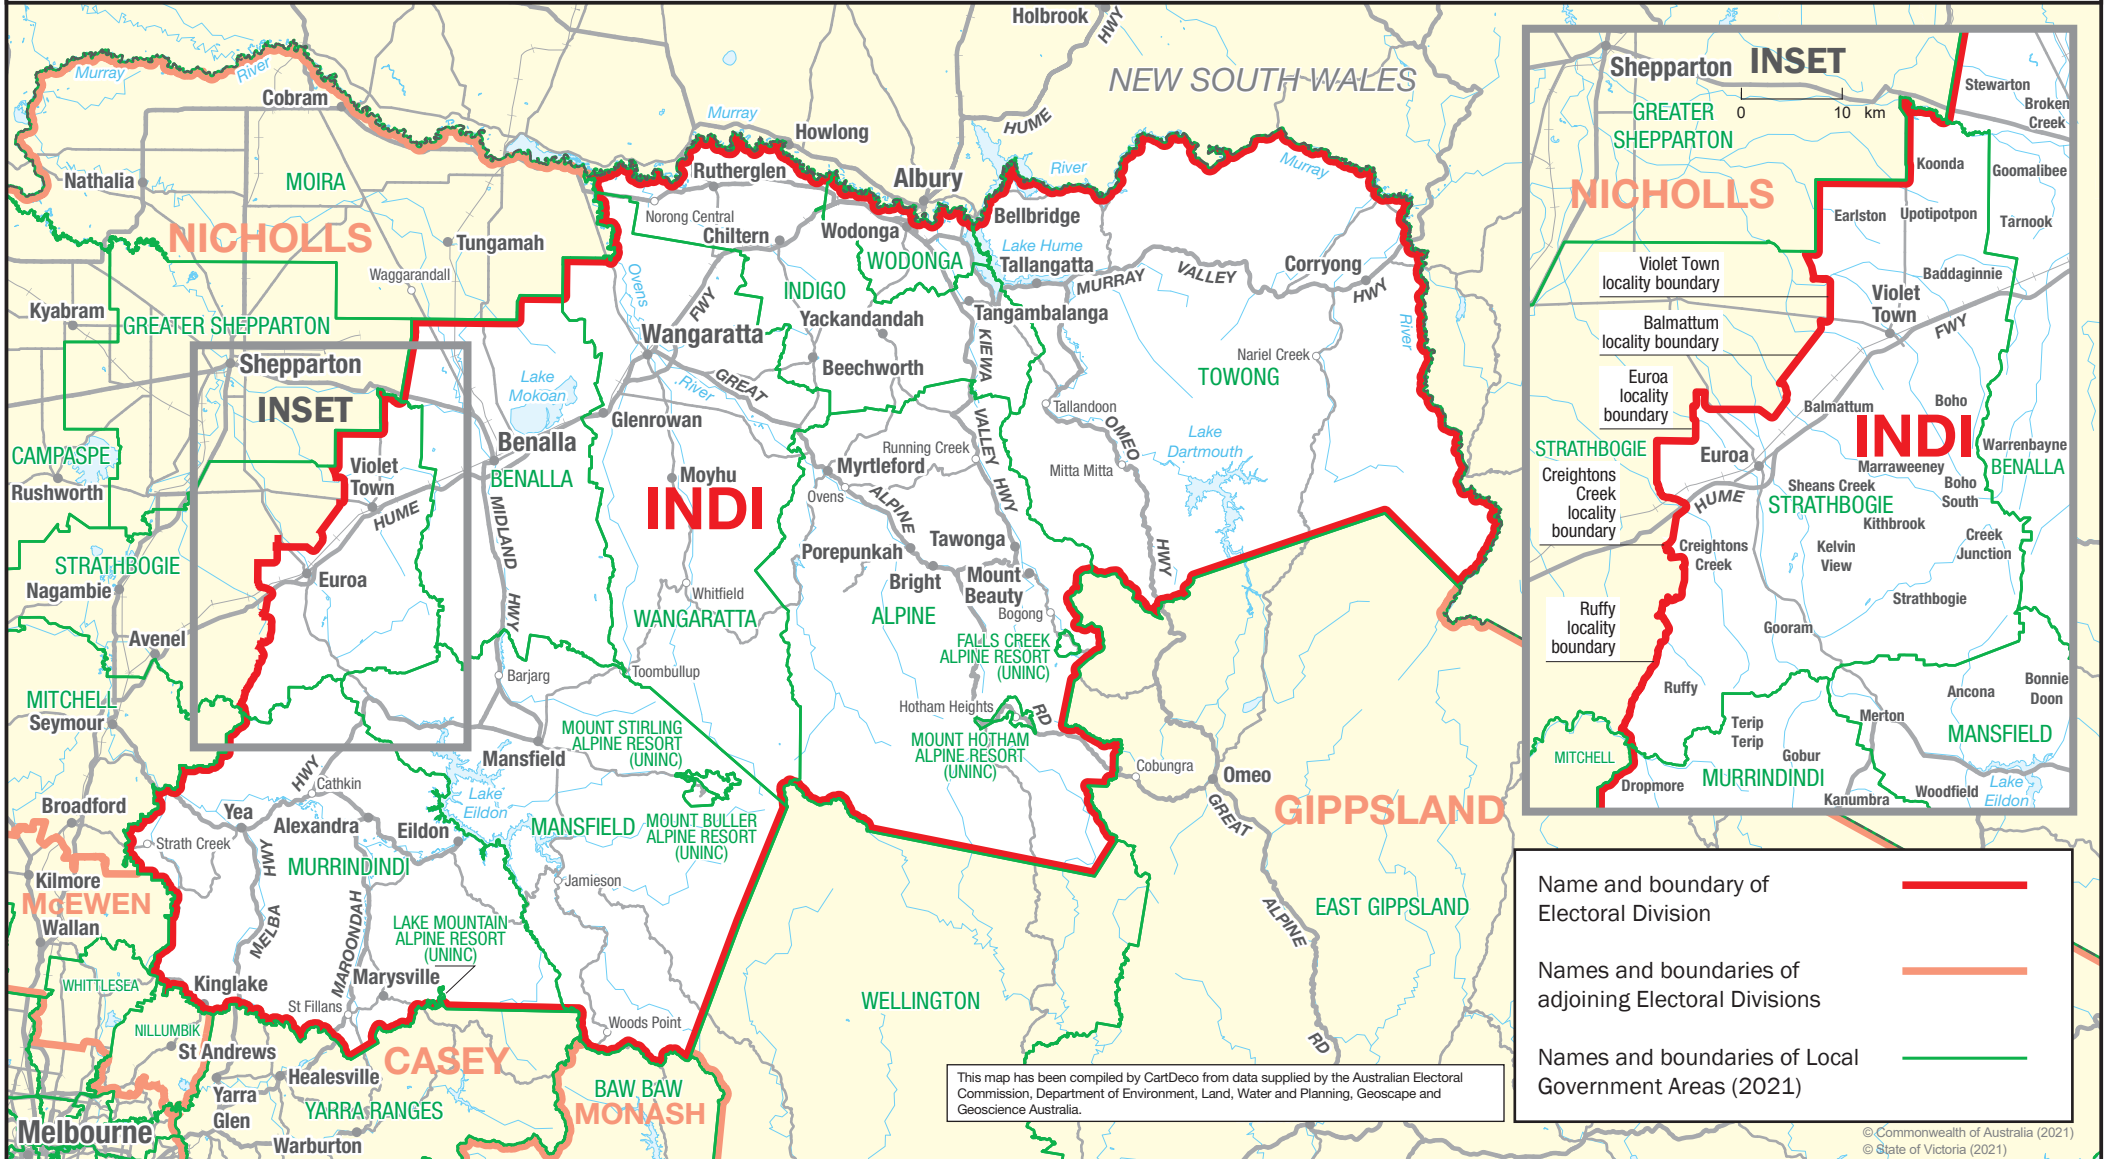

July 2021
**MAP OF COMMONWEALTH
 ELECTORAL DIVISION OF
 INDI**

0 40 km

Name and boundary of Electoral Division	
Names and boundaries of adjoining Electoral Divisions	
Names and boundaries of Local Government Areas (2021)	

This map has been compiled by CartDeco from data supplied by the Australian Electoral Commission, Department of Environment, Land, Water and Planning, Geoscape and Geoscience Australia.