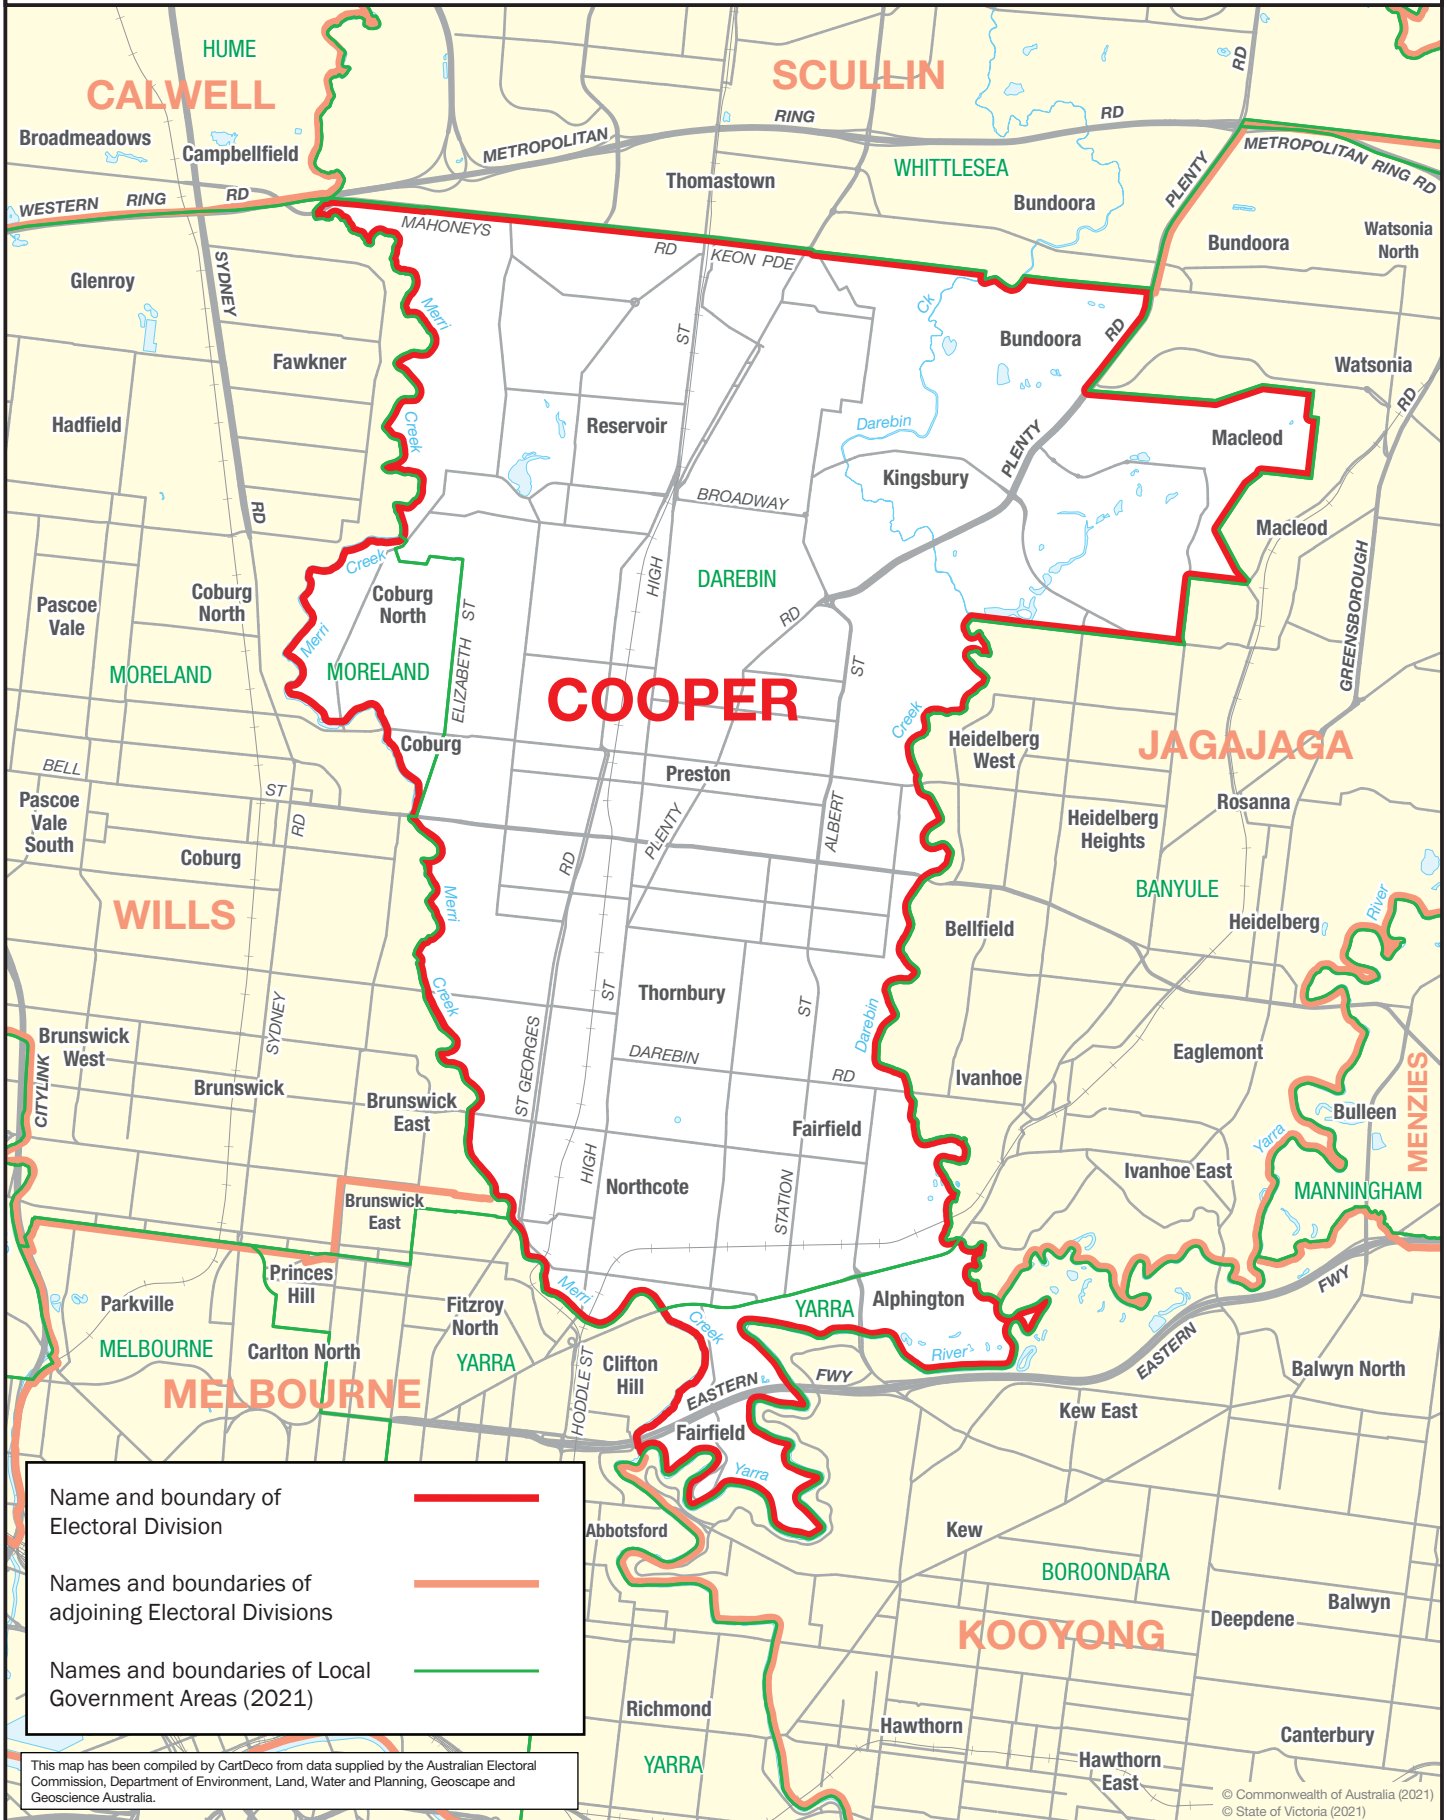

July 2021  
**MAP OF COMMONWEALTH  
 ELECTORAL DIVISION OF  
 COOPER**

Name and boundary of Electoral Division	
Names and boundaries of adjoining Electoral Divisions	
Names and boundaries of Local Government Areas (2021)	

This map has been compiled by CartDeco from data supplied by the Australian Electoral Commission, Department of Environment, Land, Water and Planning, Geoscape and Geoscience Australia.