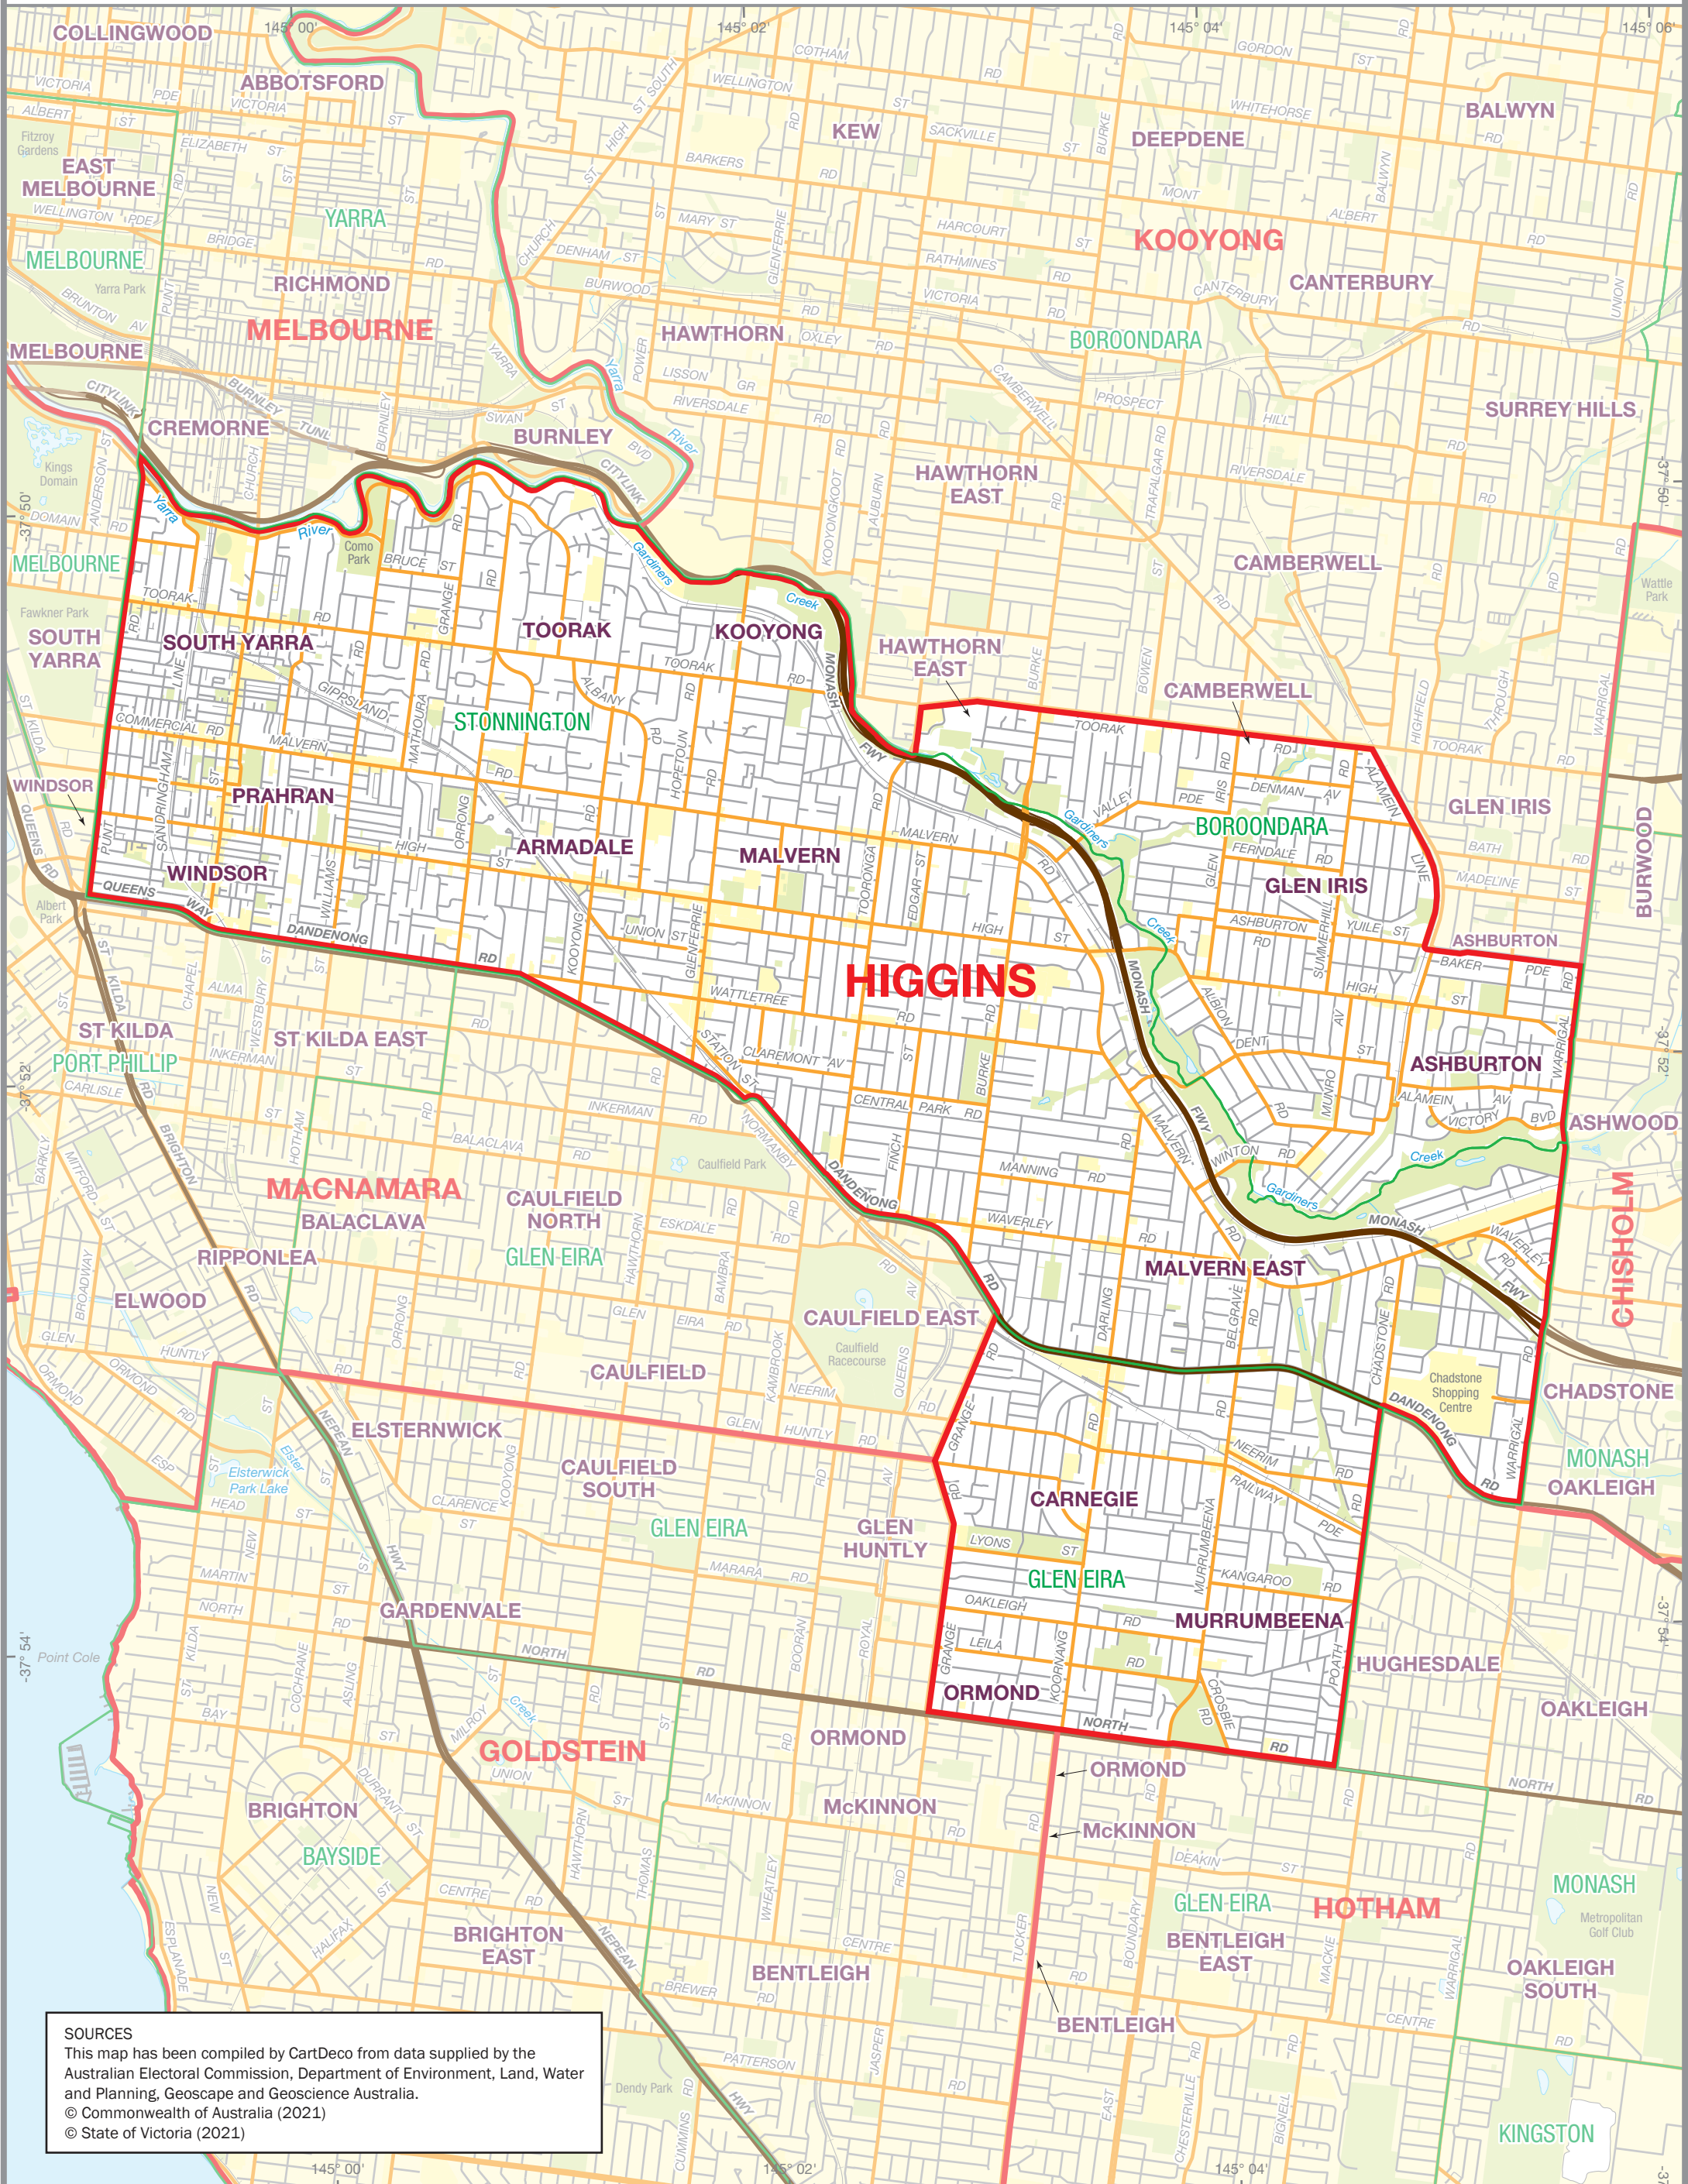

July 2021  
**MAP OF THE COMMONWEALTH  
 ELECTORAL DIVISION OF  
 HIGGINS**

Name and Boundary of  
 Electoral Division  
 Names and Boundaries of  
 adjoining Electoral Divisions  
 Names and Boundaries of  
 Local Government Areas (2021)

**HIGGINS**  
**KOOYONG**  
**STONNINGTON**

**SOURCES**  
 This map has been compiled by CartDeco from data supplied by the Australian Electoral Commission, Department of Environment, Land, Water and Planning, Geoscape and Geoscience Australia.  
 © Commonwealth of Australia (2021)  
 © State of Victoria (2021)