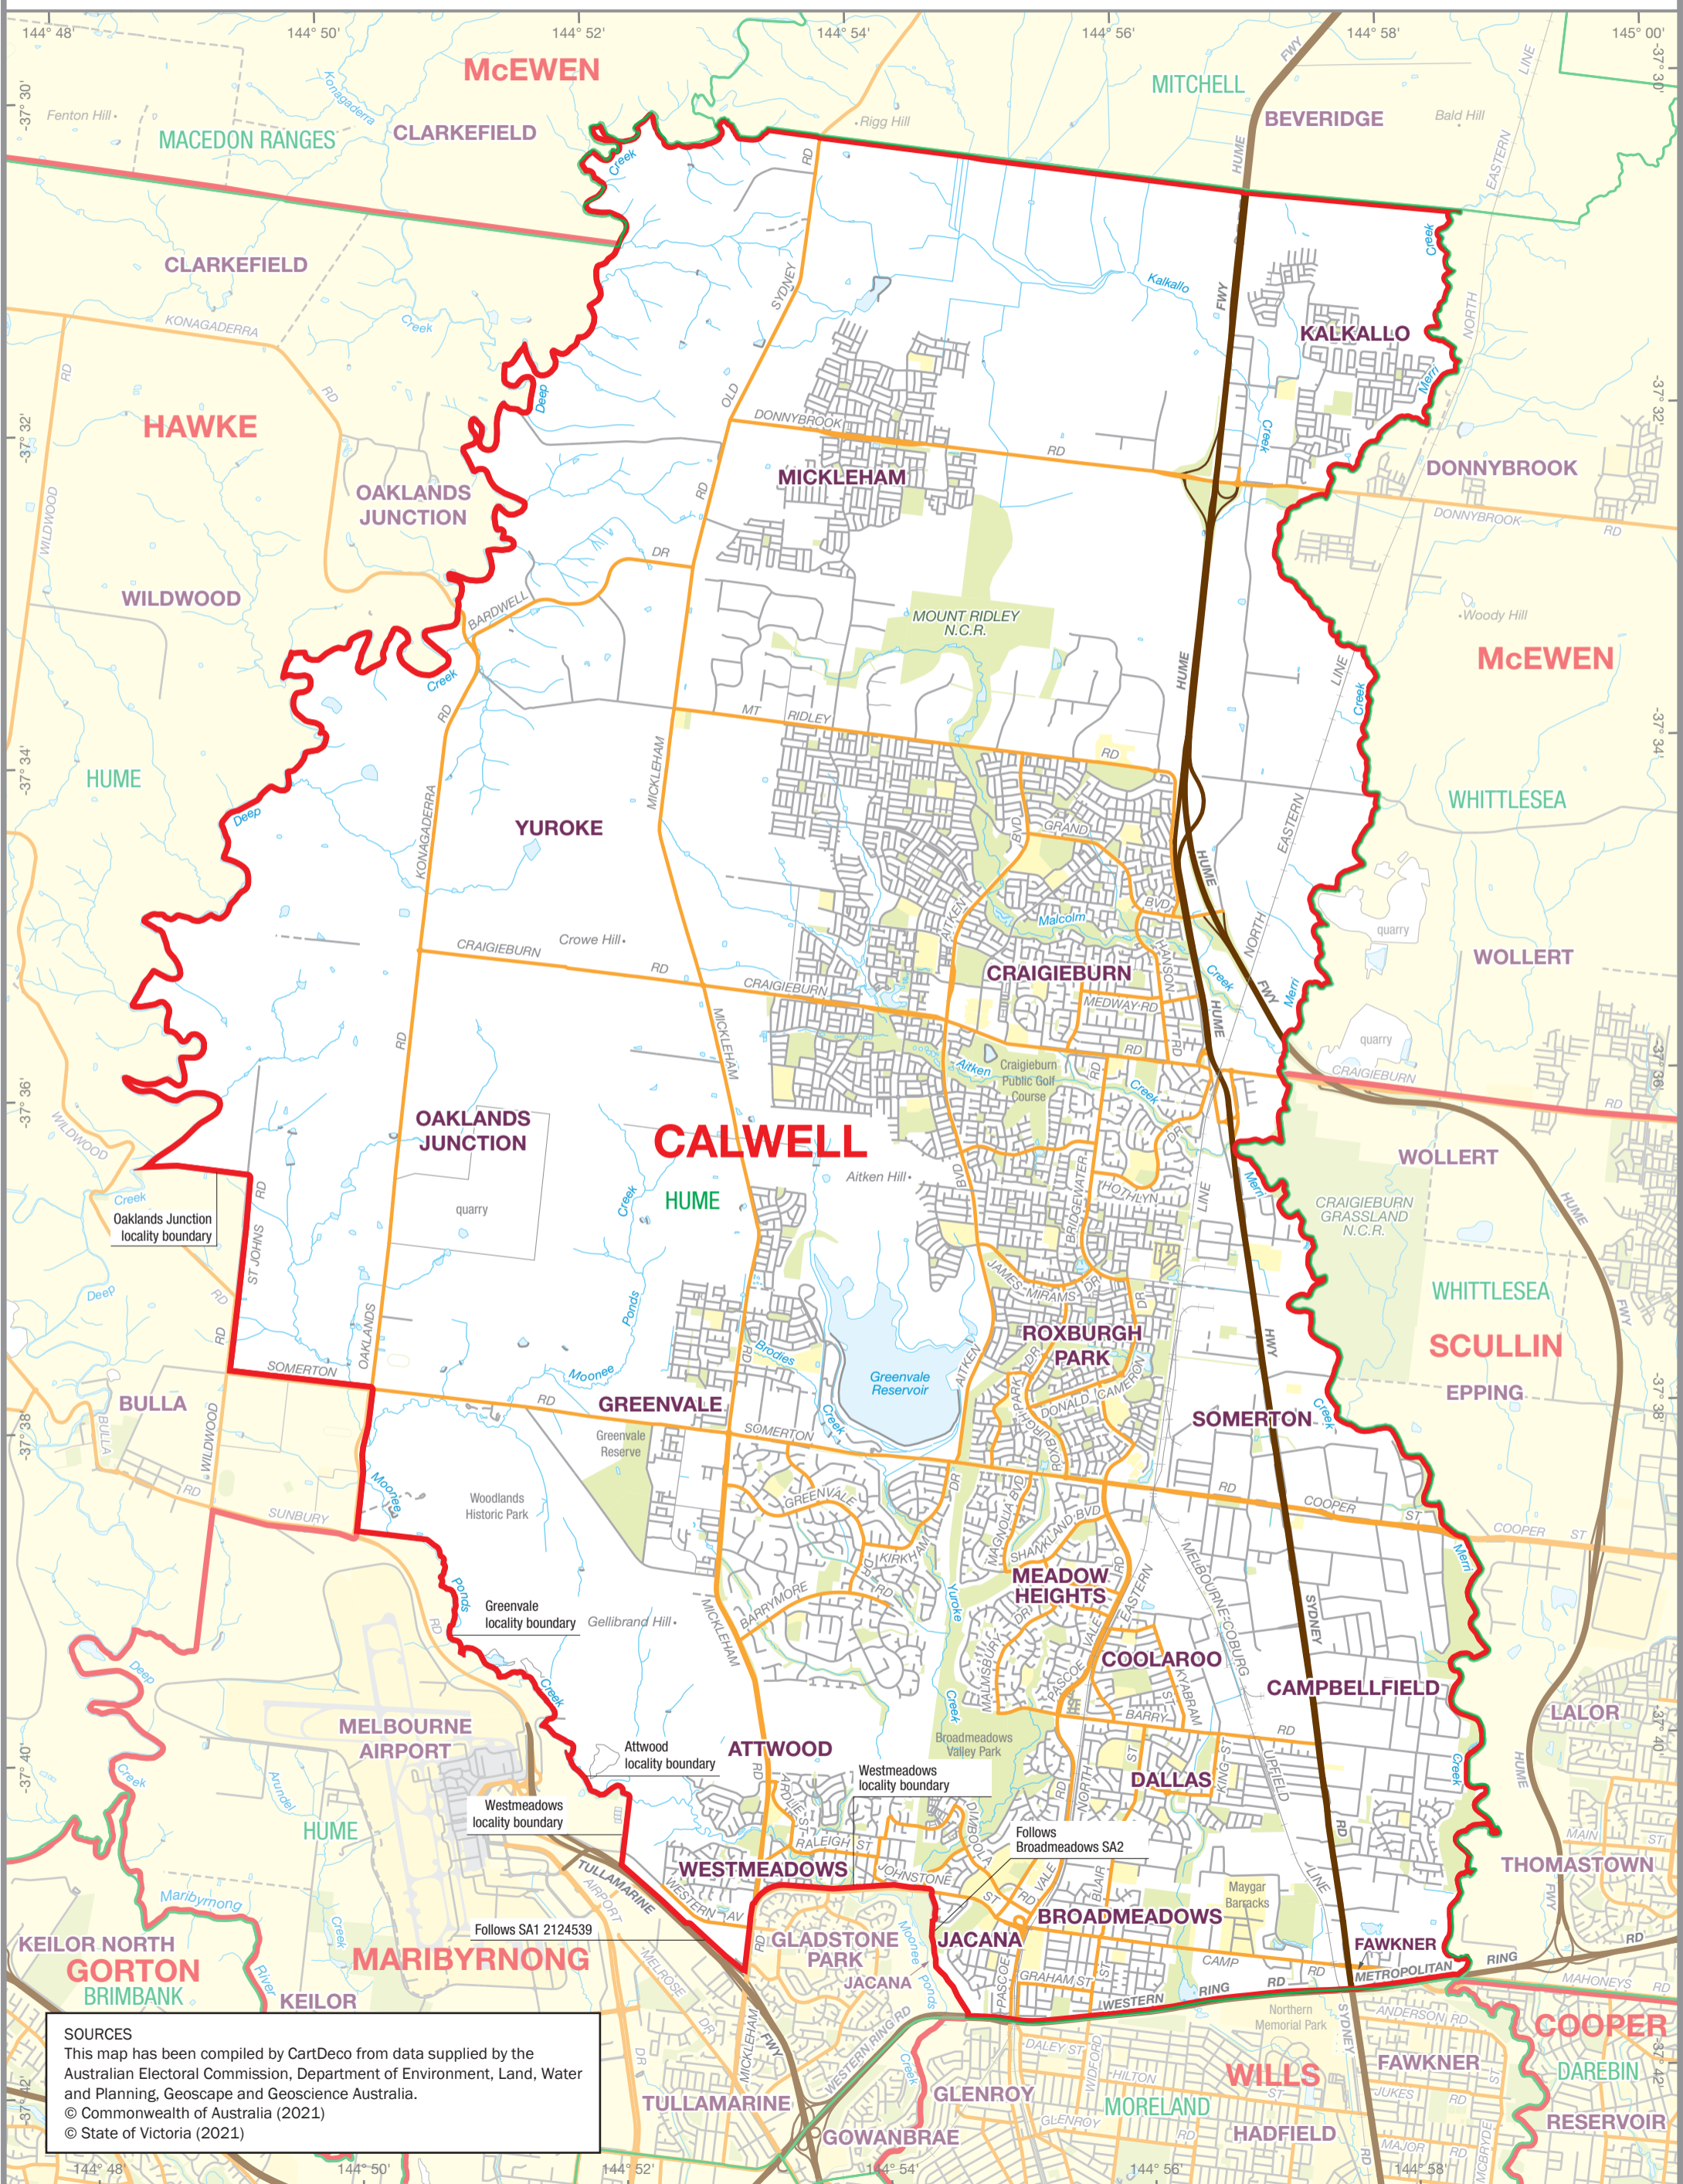

July 2021
**MAP OF THE COMMONWEALTH
 ELECTORAL DIVISION OF
 CALWELL**

Name and Boundary of
 Electoral Division
 Names and Boundaries of
 adjoining Electoral Divisions
 Names and Boundaries of
 Local Government Areas (2021)

CALWELL
HAWKE
HUME

SOURCES
 This map has been compiled by CartDeco from data supplied by the Australian Electoral Commission, Department of Environment, Land, Water and Planning, Geoscape and Geoscience Australia.
 © Commonwealth of Australia (2021)
 © State of Victoria (2021)