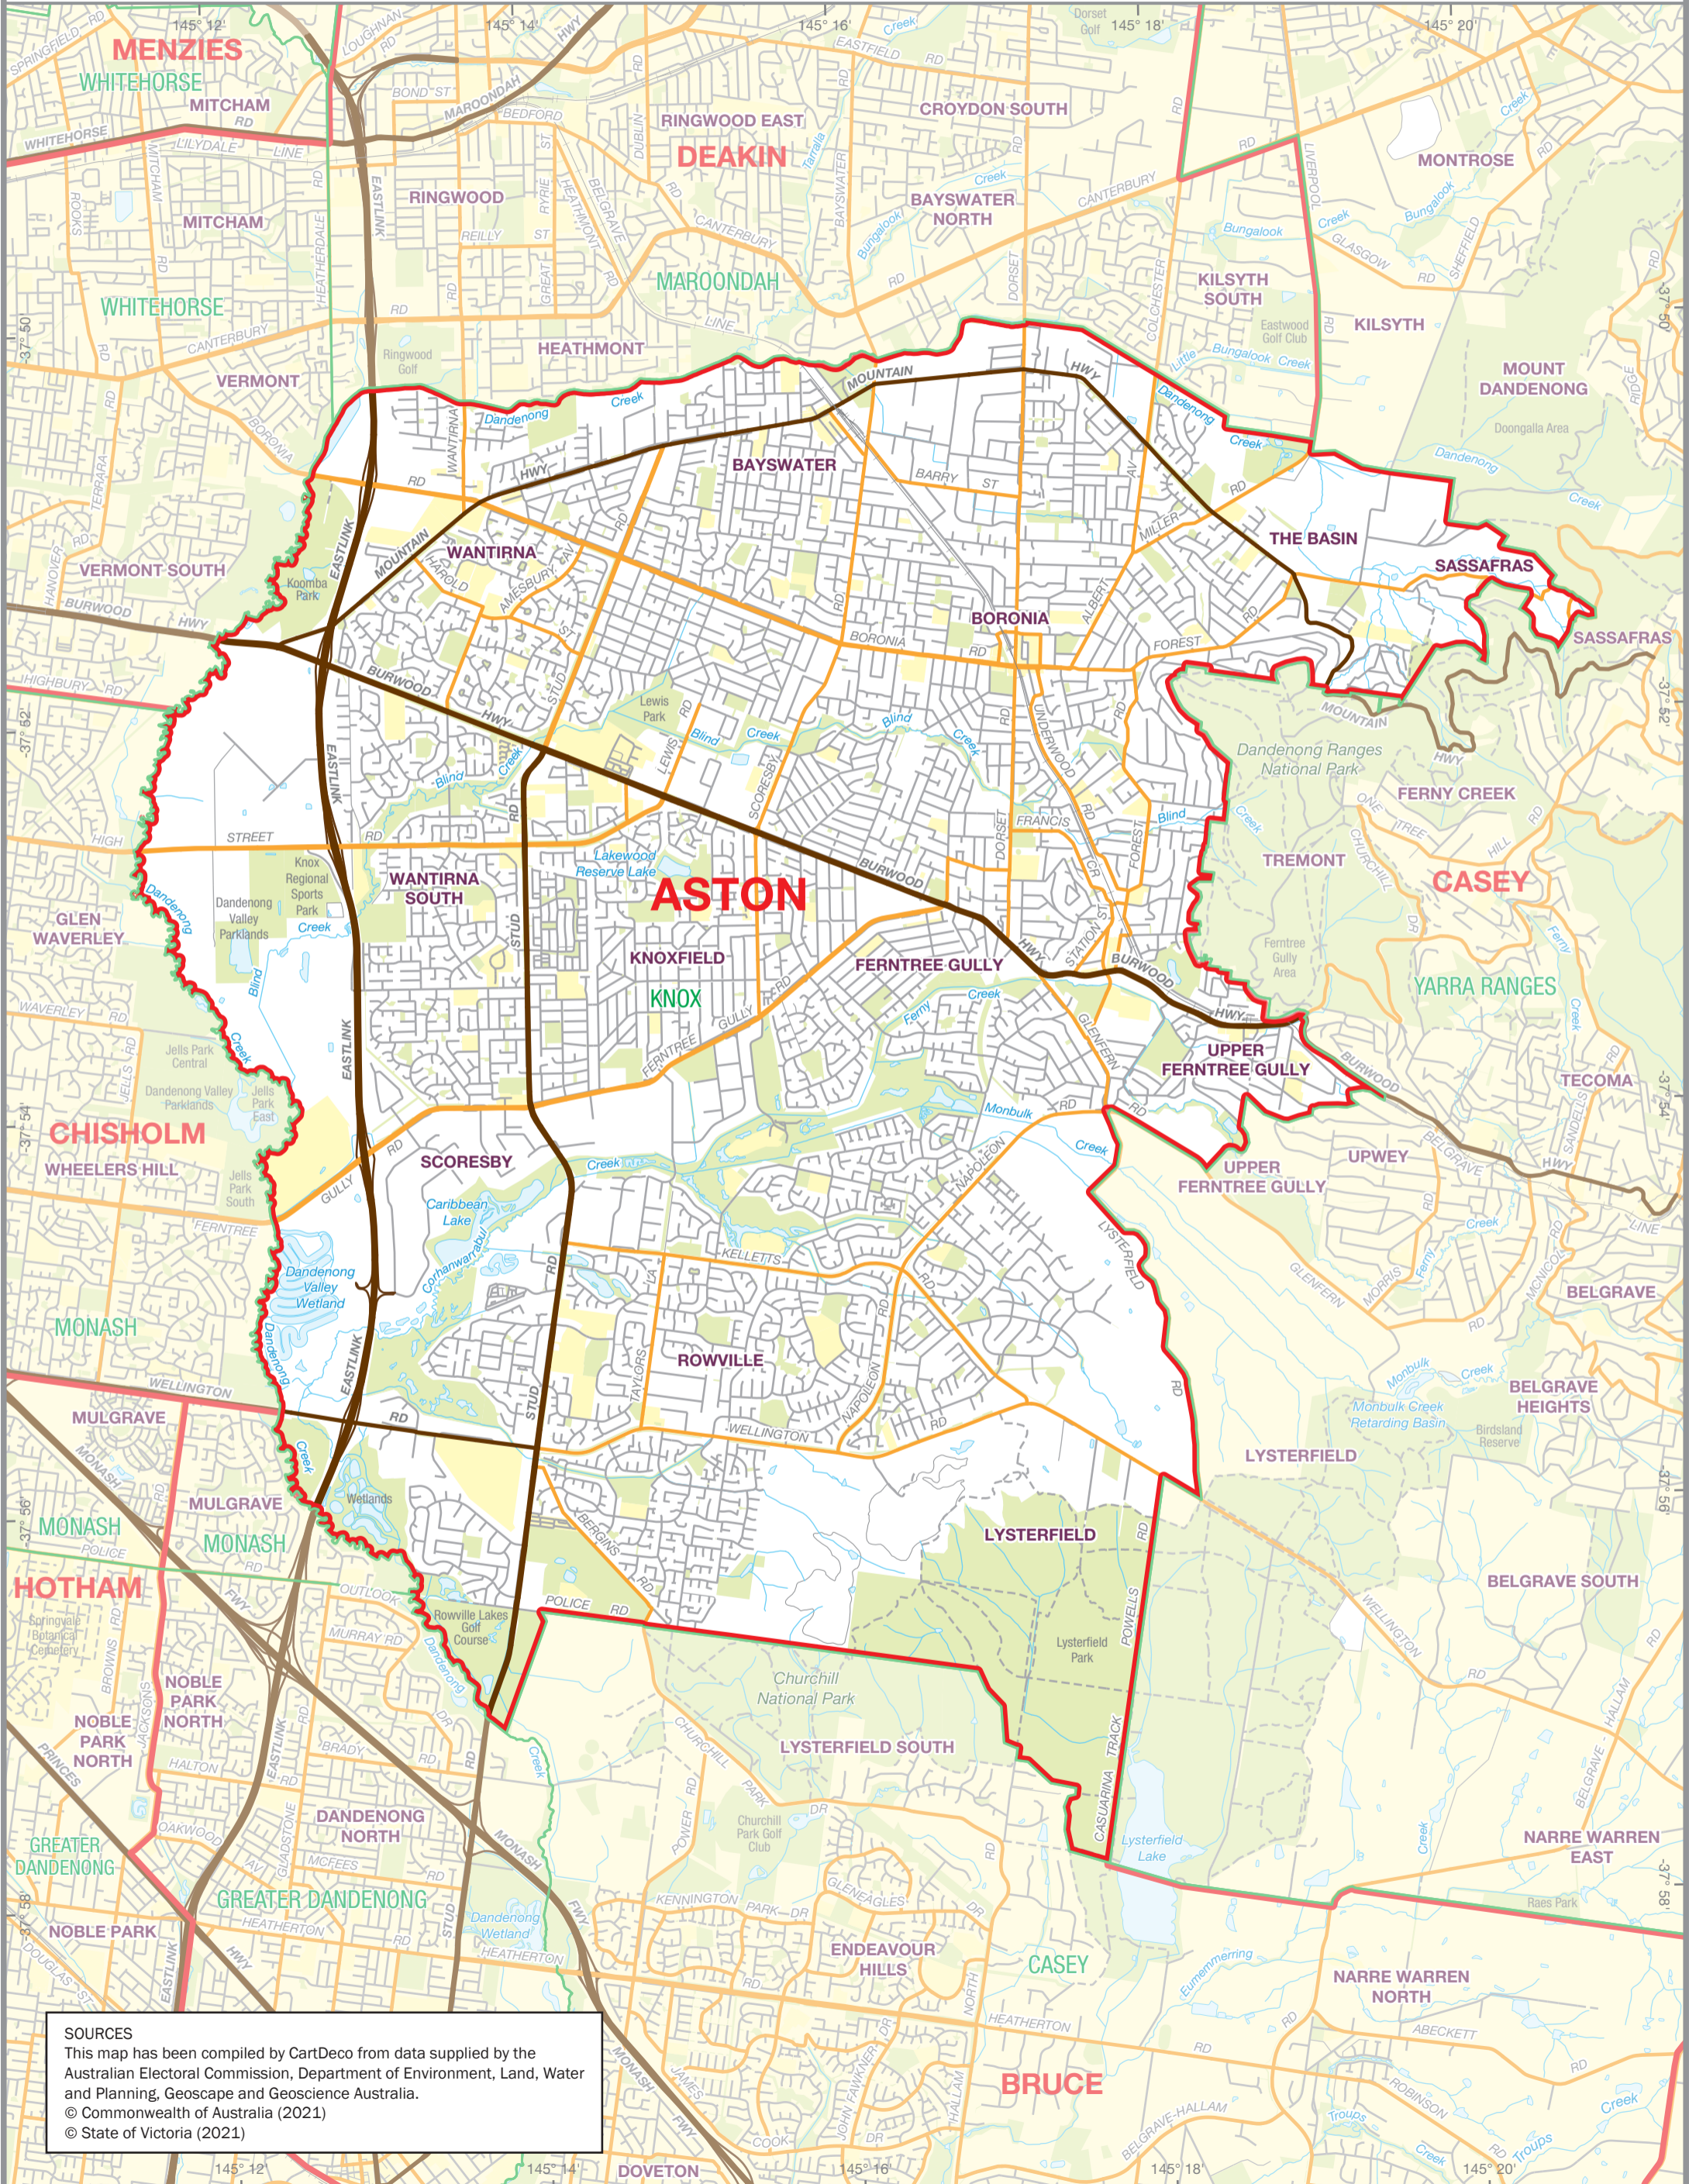

July 2021
**MAP OF THE COMMONWEALTH
 ELECTORAL DIVISION OF
 ASTON**

Name and Boundary of
 Electoral Division
 Names and Boundaries of
 adjoining Electoral Divisions
 Names and Boundaries of
 Local Government Areas (2021)

ASTON
DEAKIN
KNOX

SOURCES
 This map has been compiled by CartDeco from data supplied by the Australian Electoral Commission, Department of Environment, Land, Water and Planning, Geoscape and Geoscience Australia.
 © Commonwealth of Australia (2021)
 © State of Victoria (2021)