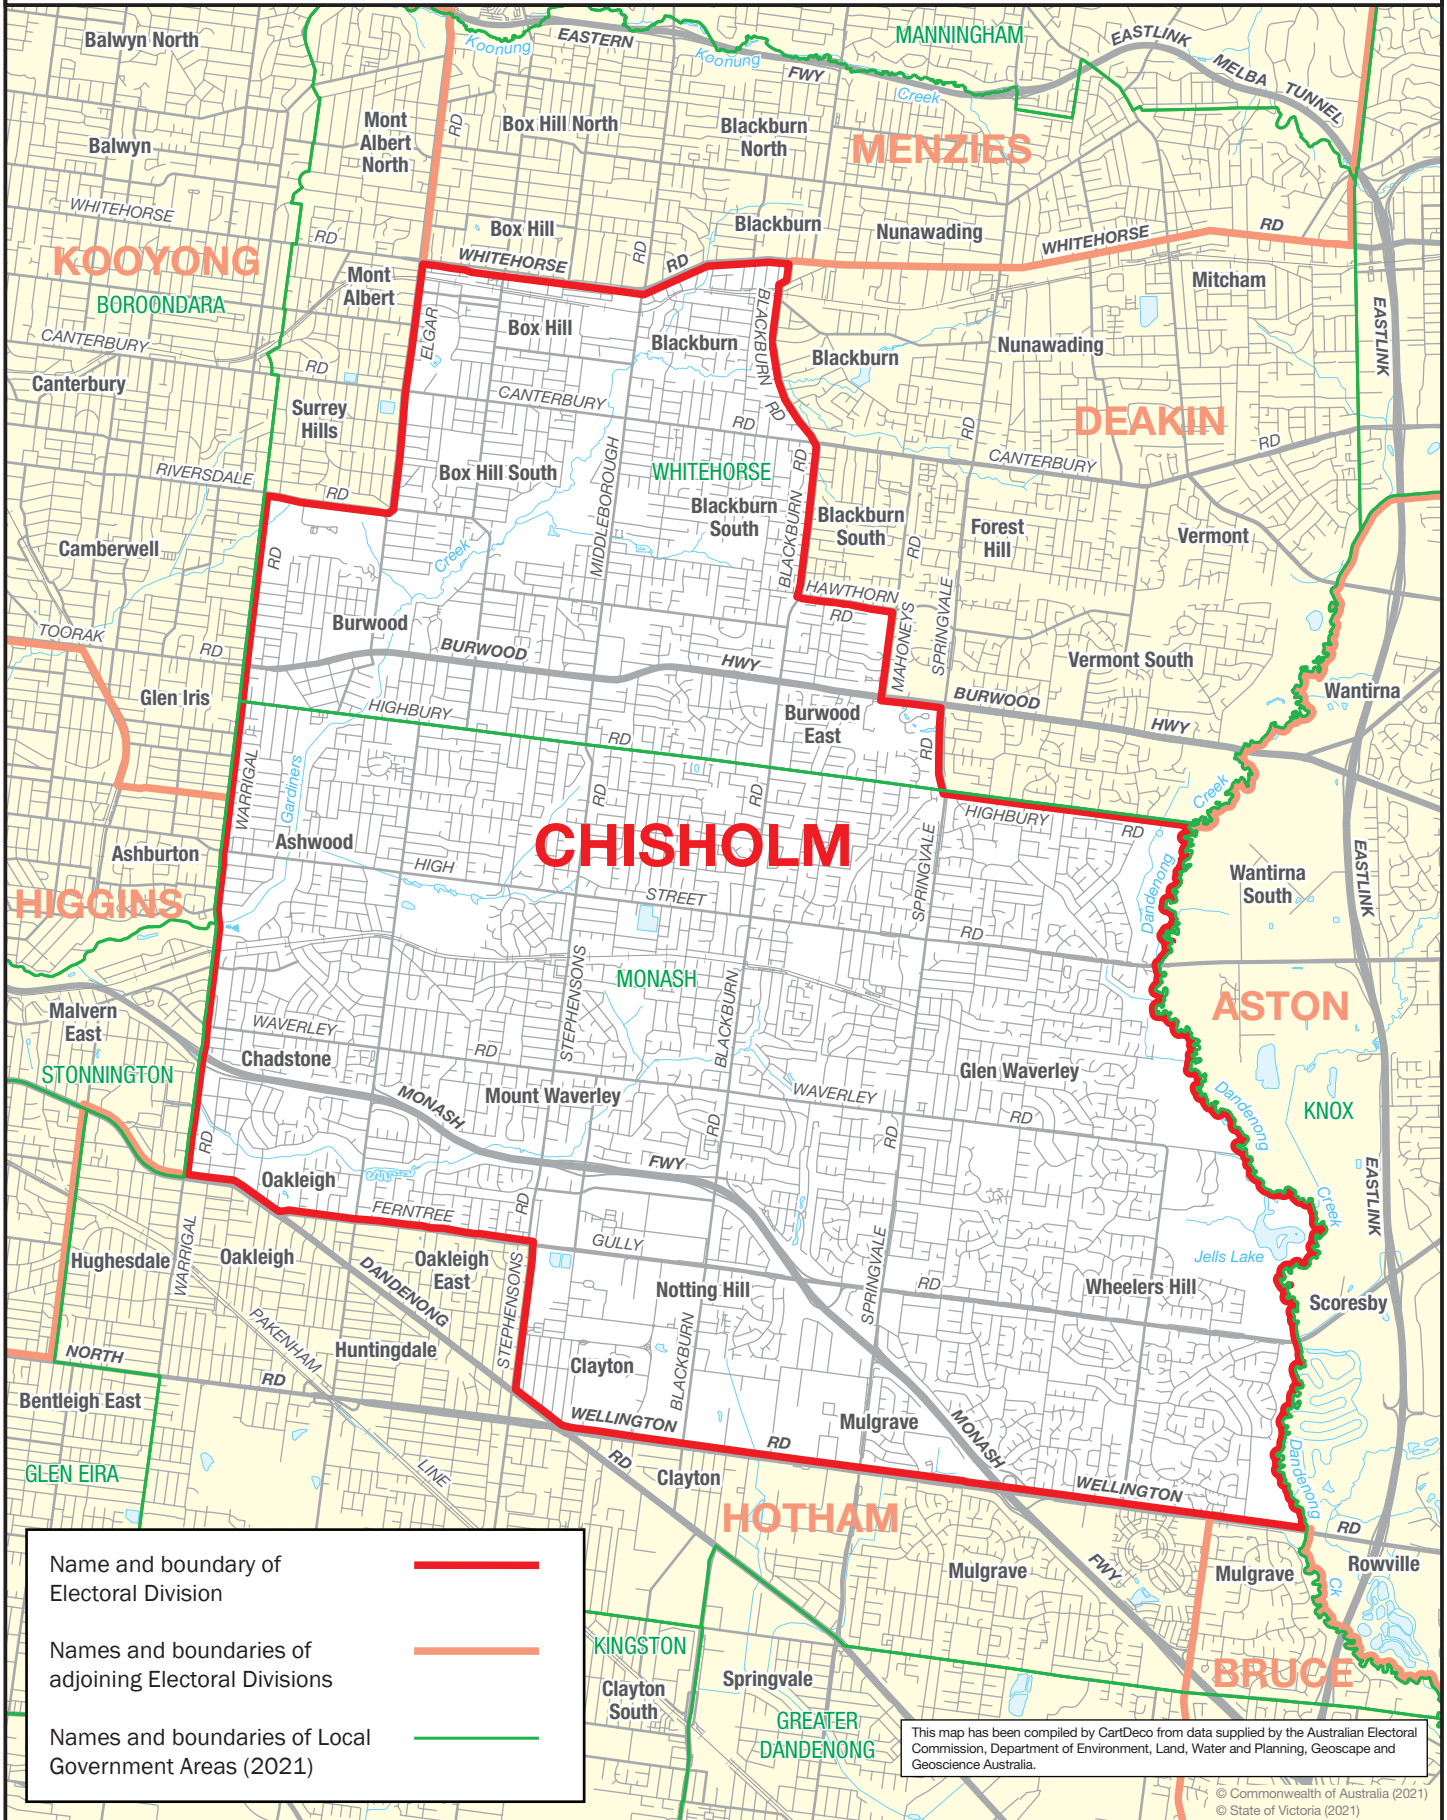

July 2021
**MAP OF COMMONWEALTH
 ELECTORAL DIVISION OF
 CHISHOLM**

Name and boundary of Electoral Division	
Names and boundaries of adjoining Electoral Divisions	
Names and boundaries of Local Government Areas (2021)	

This map has been compiled by CartDeco from data supplied by the Australian Electoral Commission, Department of Environment, Land, Water and Planning, Geoscape and Geoscience Australia.
 © Commonwealth of Australia (2021)
 © State of Victoria (2021)