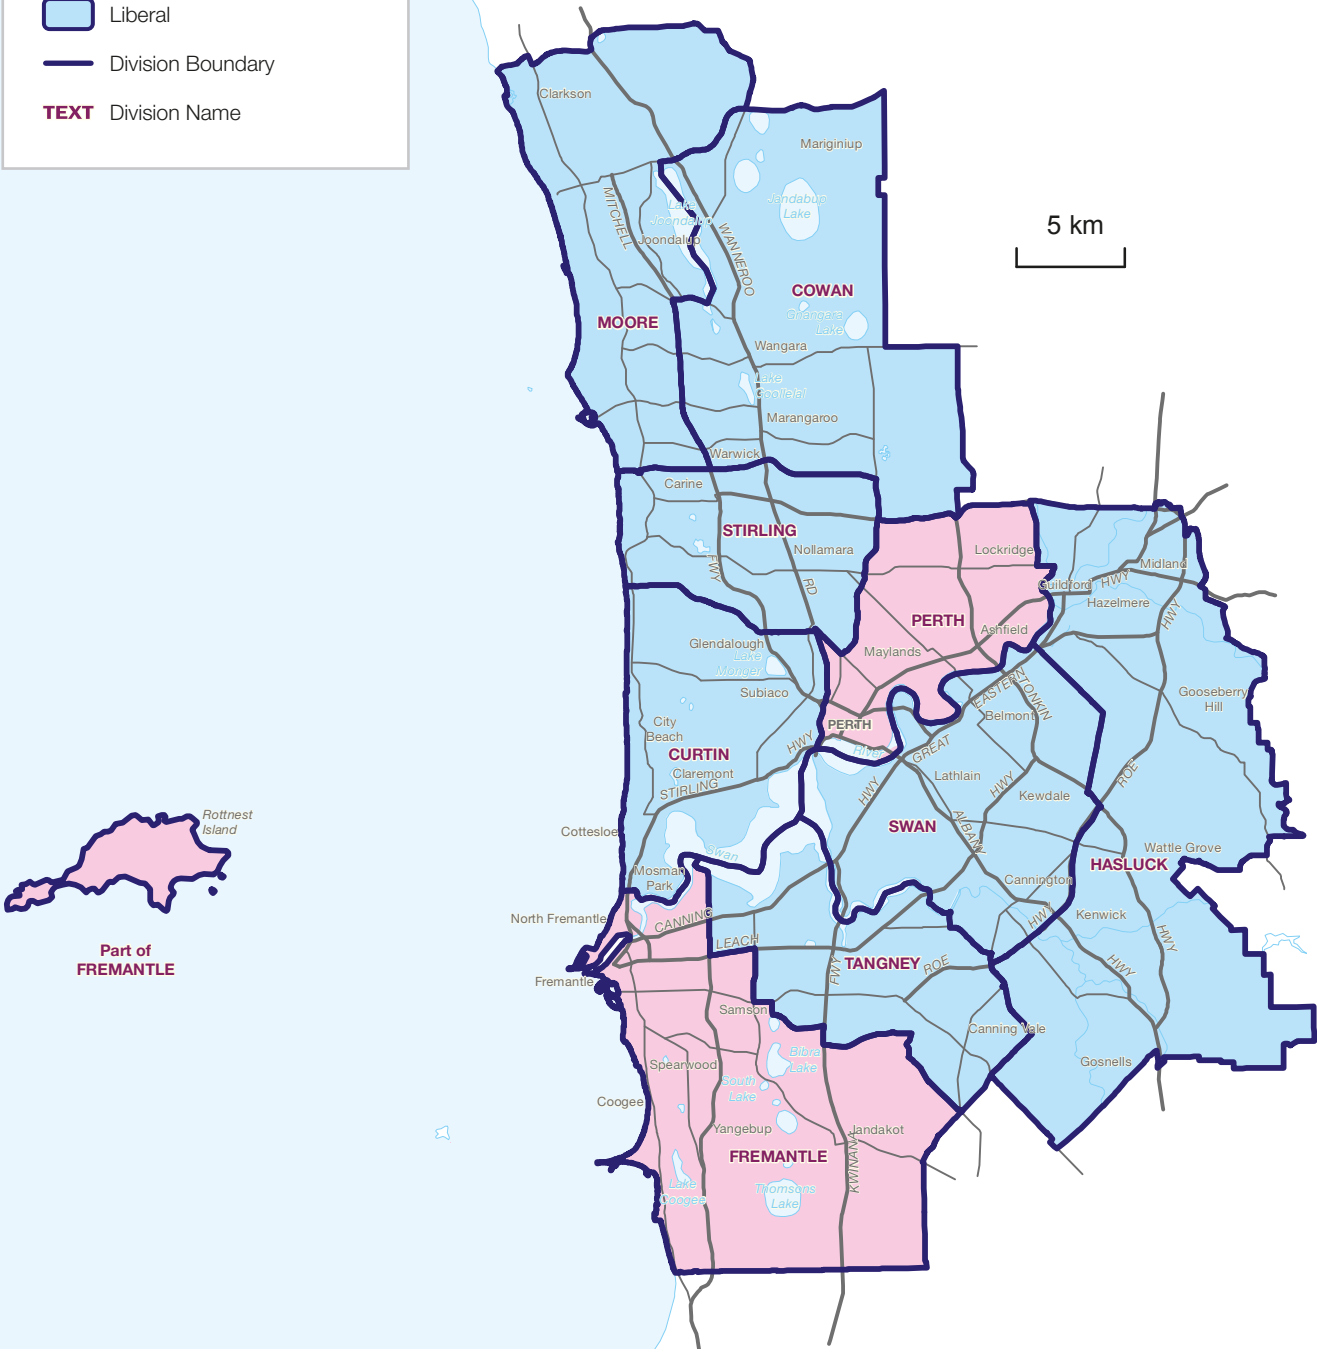

2013 federal election Results Map

Western Australia

Liberal
 Division Boundary
TEXT Division Name

The electoral boundaries represented on this map are those in place at the 2013 federal election.

2013 federal election Results Map

Perth area and surrounds

Australian Labor Party
 Liberal
 Division Boundary
TEXT Division Name

The electoral boundaries represented on this map are those in place at the 2013 federal election.

2013 federal election Results Map

Perth urban

Australian Labor Party
 Liberal
 Division Boundary
TEXT Division Name

The electoral boundaries represented on this map are those in place at the 2013 federal election.

2013 members elected

New South Wales		
Division	Full name	Party
Banks	COLEMAN, David	LP
Barton	VARVARIS, Nickolas	LP
Bennelong	ALEXANDER, John	LP
Berowra	RUDDOCK, Philip	LP
Blaxland	CLARE, Jason	ALP
Bradfield	FLETCHER, Paul	LP
Calare	COBB, John	NP
Charlton	CONROY, Pat	ALP
Chifley	HUSIC, Ed	ALP
Cook	MORRISON, Scott	LP
Cowper	HARTSUYKER, Luke	NP
Cunningham	BIRD, Sharon	ALP
Dobell	McNAMARA, Karen	LP
Eden-Monaro	HENDY, Peter	LP
Farrer	LEY, Sussan	LP
Fowler	HAYES, Chris	ALP
Gilmore	SUDMALIS, Ann	LP
Grayndler	ALBANESE, Anthony	ALP
Greenway	ROWLAND, Michelle	ALP
Hughes	KELLY, Craig	LP
Hume	TAYLOR, Angus	LP
Hunter	FITZGIBBON, Joel	ALP
Kingsford Smith	THISTLETHWAITE, Matt	ALP
Lindsay	SCOTT, Fiona	LP
Lyne	GILLESPIE, David	NP
Macarthur	MATHESON, Russell	LP
Mackellar	BISHOP, Bronwyn	LP
Macquarie	MARKUS, Louise	LP
McMahon	BOWEN, Chris	ALP
Mitchell	HAWKE, Alex	LP
New England	JOYCE, Barnaby	NP
Newcastle	CLAYDON, Sharon	ALP
North Sydney	HOCKEY, Joe	LP
Page	HOGAN, Kevin	NP
Parkes	COULTON, Mark	NP
Parramatta	OWENS, Julie	ALP
Paterson	BALDWIN, Bob	LP
Reid	LAUNDY, Craig	LP
Richmond	ELLIOT, Justine	ALP
Riverina	McCORMACK, Michael	NP
Robertson	WICKS, Lucy	LP
Shortland	HALL, Jill Griffiths	ALP
Sydney	PLIBERSEK, Tanya	ALP
Throsby	JONES, Stephen	ALP
Warringah	ABBOTT, Tony	LP
Watson	BURKE, Tony	ALP
Wentworth	TURNBULL, Malcolm	LP
Werriwa	FERGUSON, Laurie	ALP