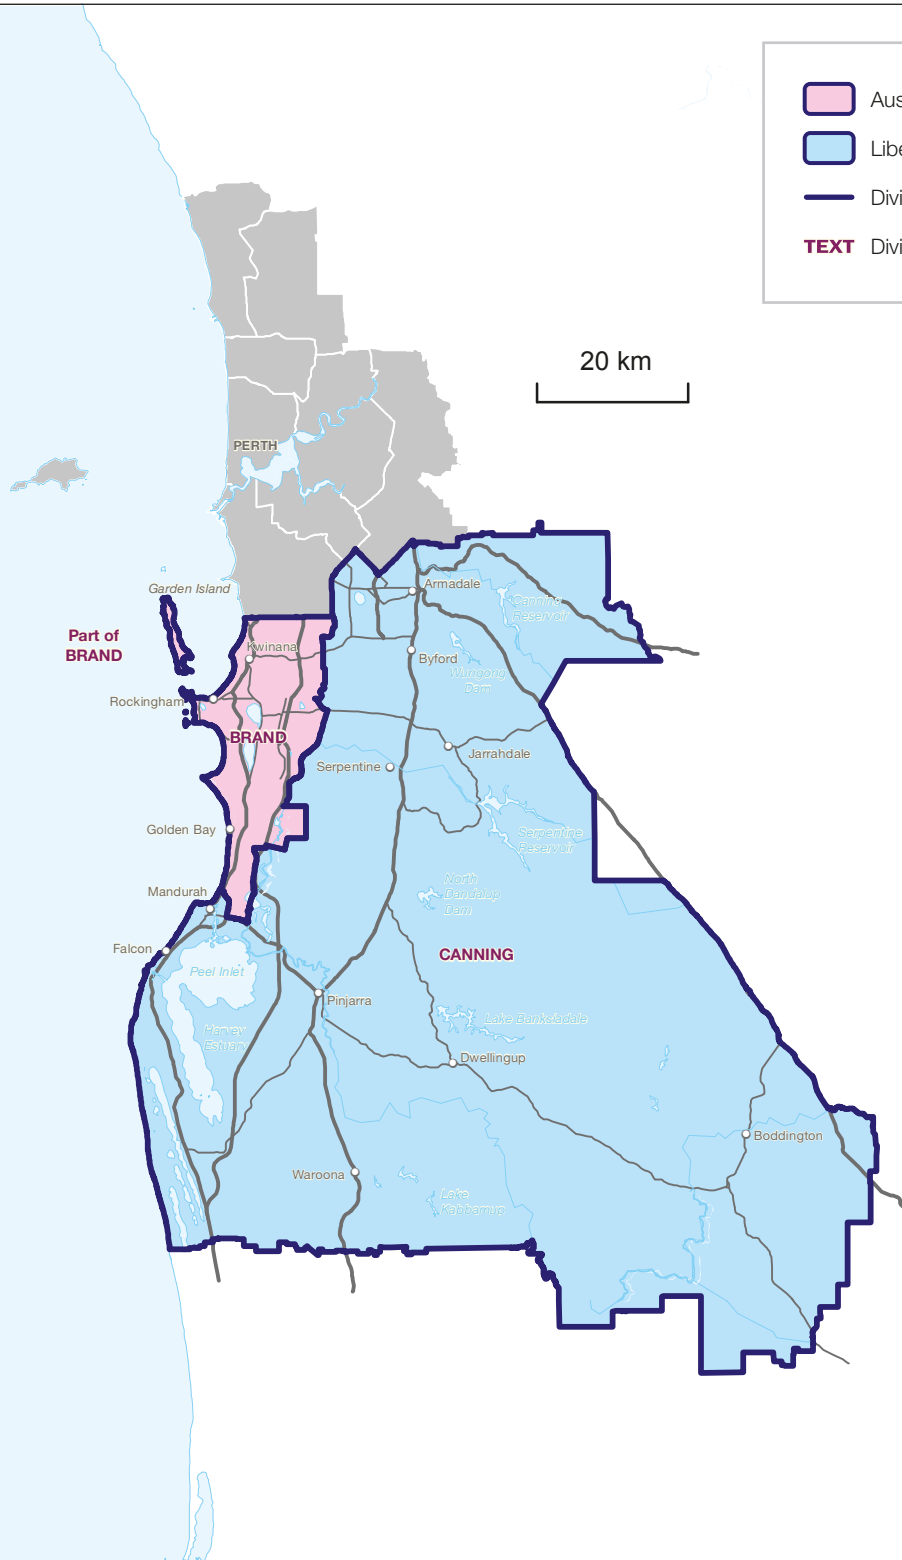

2013 federal election Results Map

Western Australia

Liberal
 Division Boundary
TEXT Division Name

The electoral boundaries represented on this map are those in place at the 2013 federal election.

2013 federal election Results Map

Perth area and surrounds

Australian Labor Party
 Liberal
 Division Boundary
TEXT Division Name

The electoral boundaries represented on this map are those in place at the 2013 federal election.

2013 federal election Results Map

Perth urban

Australian Labor Party
 Liberal
 Division Boundary
TEXT Division Name

The electoral boundaries represented on this map are those in place at the 2013 federal election.

2013 members elected

New South Wales		
Division	Full name	Party
Banks	COLEMAN, David	LP
Barton	VARVARIS, Nickolas	LP
Bennelong	ALEXANDER, John	LP
Berowra	RUDDOCK, Philip	LP
Blaxland	CLARE, Jason	ALP
Bradfield	FLETCHER, Paul	LP
Calare	COBB, John	NP
Charlton	CONROY, Pat	ALP
Chifley	HUSIC, Ed	ALP
Cook	MORRISON, Scott	LP
Cowper	HARTSUYKER, Luke	NP
Cunningham	BIRD, Sharon	ALP
Dobell	McNAMARA, Karen	LP
Eden-Monaro	HENDY, Peter	LP
Farrer	LEY, Sussan	LP
Fowler	HAYES, Chris	ALP
Gilmore	SUDMALIS, Ann	LP
Grayndler	ALBANESE, Anthony	ALP
Greenway	ROWLAND, Michelle	ALP
Hughes	KELLY, Craig	LP
Hume	TAYLOR, Angus	LP
Hunter	FITZGIBBON, Joel	ALP
Kingsford Smith	THISTLETHWAITE, Matt	ALP
Lindsay	SCOTT, Fiona	LP
Lyne	GILLESPIE, David	NP
Macarthur	MATHESON, Russell	LP
Mackellar	BISHOP, Bronwyn	LP
Macquarie	MARKUS, Louise	LP
McMahon	BOWEN, Chris	ALP
Mitchell	HAWKE, Alex	LP
New England	JOYCE, Barnaby	NP
Newcastle	CLAYDON, Sharon	ALP
North Sydney	HOCKEY, Joe	LP
Page	HOGAN, Kevin	NP
Parkes	COULTON, Mark	NP
Parramatta	OWENS, Julie	ALP
Paterson	BALDWIN, Bob	LP
Reid	LAUNDY, Craig	LP
Richmond	ELLIOT, Justine	ALP
Riverina	McCORMACK, Michael	NP
Robertson	WICKS, Lucy	LP
Shortland	HALL, Jill Griffiths	ALP
Sydney	PLIBERSEK, Tanya	ALP
Throsby	JONES, Stephen	ALP
Warringah	ABBOTT, Tony	LP
Watson	BURKE, Tony	ALP
Wentworth	TURNBULL, Malcolm	LP
Werriwa	FERGUSON, Laurie	ALP